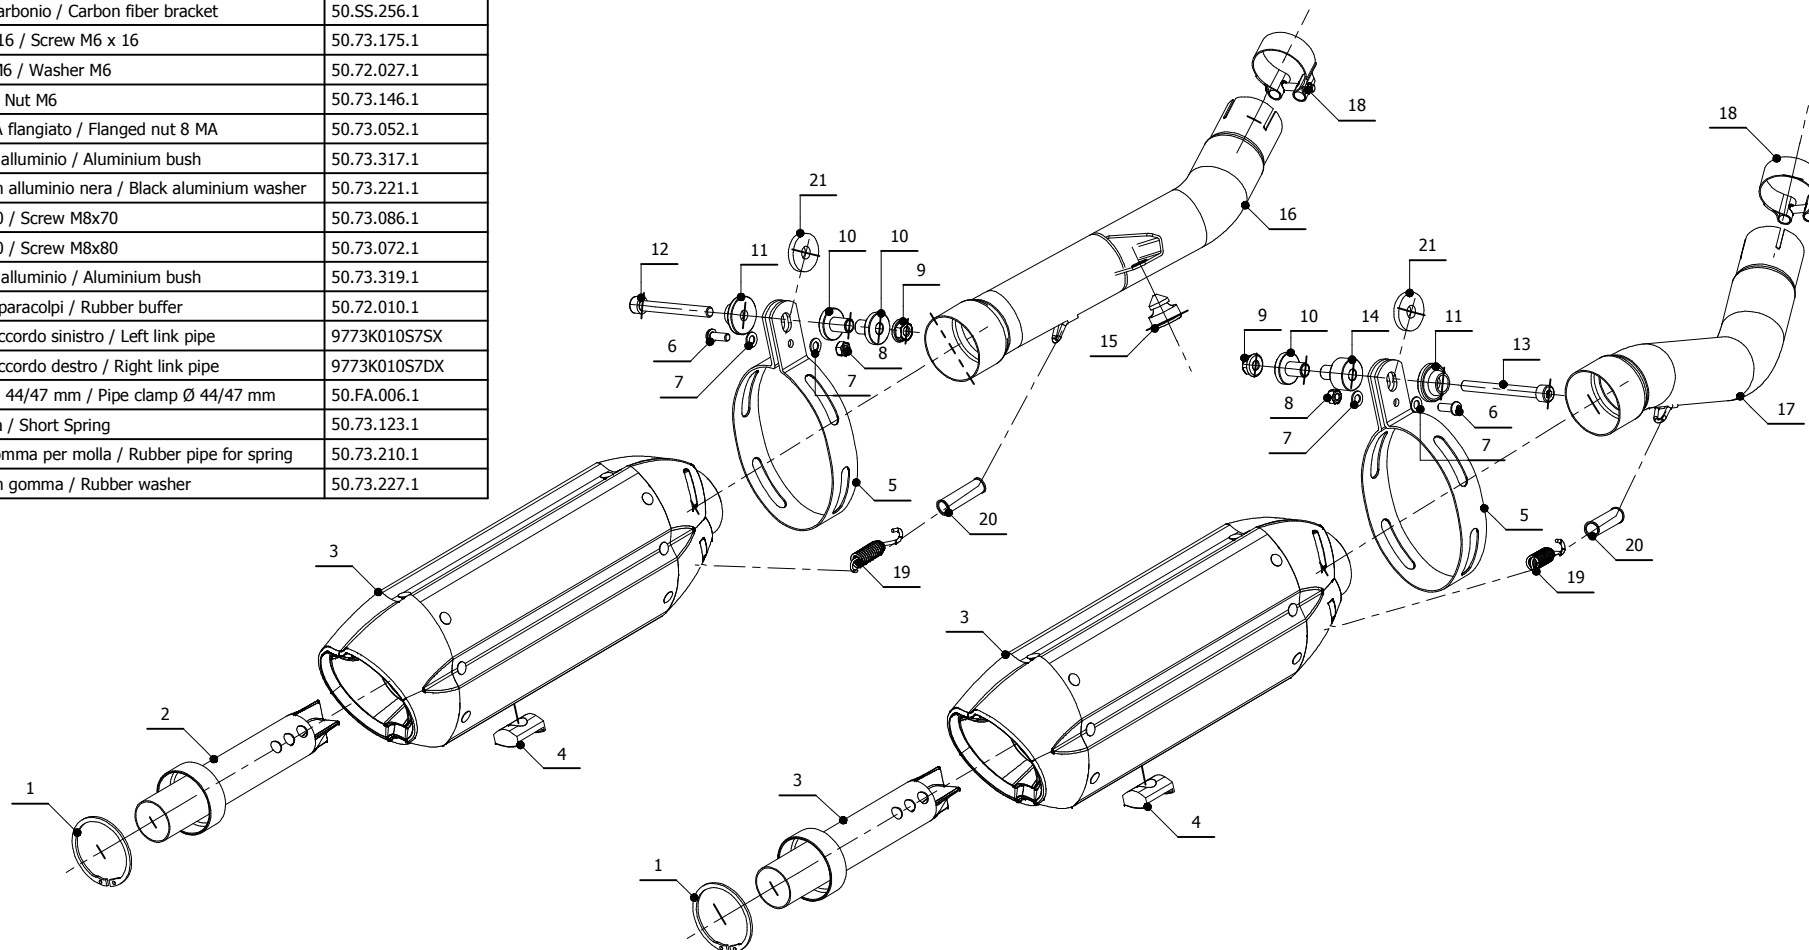

MODEL KAWASAKI Z1000

YEAR 2003-2006

LINE SPORT

MUFFLER SUONO

SCHEMATIC

ELENCO PARTI / PARTS LIST

#	QTÀ / QTY	DESCRIZIONE / DESCRIPTION	CODICE / CODE
1	2	Anello Seger / Seger ring	50.73.218.1
2	2	DB killer / DB killer	50.DK.024.0
3	2	Silenziatore / Muffler	SUONO
4	2	Tassello grande / Rubber big block	50.73.203.1
5	2	Staffa in carbonio / Carbon fiber bracket	50.SS.256.1
6	2	Vite M6 x 16 / Screw M6 x 16	50.73.175.1
7	4	Rondella M6 / Washer M6	50.72.027.1
8	2	Dado M6 / Nut M6	50.73.146.1
9	2	Dado 8 MA flangiato / Flanged nut 8 MA	50.73.052.1
10	3	Bussola in alluminio / Aluminium bush	50.73.317.1
11	2	Rondella in alluminio nera / Black aluminium washer	50.73.221.1
12	1	Vite M8x70 / Screw M8x70	50.73.086.1
13	1	Vite M8x80 / Screw M8x80	50.73.072.1
14	1	Bussola in alluminio / Aluminium bush	50.73.319.1
15	1	Gommino paracolpi / Rubber buffer	50.72.010.1
16	1	Tubo di raccordo sinistro / Left link pipe	9773K010S7SX
17	1	Tubo di raccordo destro / Right link pipe	9773K010S7DX
18	2	Fascetta Ø 44/47 mm / Pipe clamp Ø 44/47 mm	50.FA.006.1
19	2	Molla corta / Short Spring	50.73.123.1
20	2	Tubo in gomma per molla / Rubber pipe for spring	50.73.210.1
21	2	Rondella in gomma / Rubber washer	50.73.227.1

APPLICAZIONI / APPLICATIONS

CODICE / CODE	TUBO / PIPE	SILENZIATORE / MUFFLER	FASCETTA / CLAMP	CODICE OMOL. / HOMOL. CODE
K.010.L7	INOX / ST. STEEL	INOX (COPPE CARBONIO) / ST. STEEL (CARBON CAPS)	CARBONIO / CARBON FIBER	ME029 e9 1221
K.010.L9	INOX / ST. STEEL	CARBONIO (COPPE CARBONIO) / CARBON (CARBON CAPS)	CARBONIO / CARBON FIBER	ME029 e9 1221