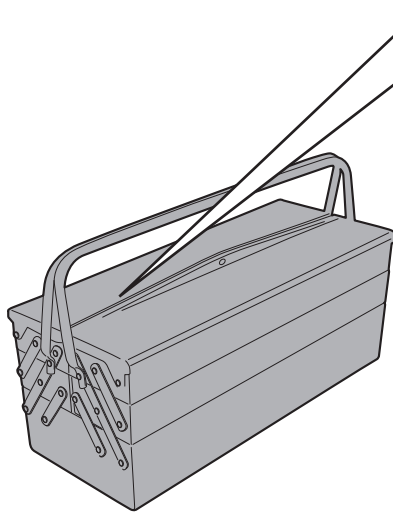

## TRIUMPH SCRAMBLER 1200 (2019/2020)

M8x60mm

M8x45mm

M6x25mm

Hole Ø8mm/  
External Ø14mm

Hole Ø8mm

Hole Ø6mm

Hole Ø6mm/  
External Ø20mm/  
D.2mm

Hole Ø12mm/  
External Ø16mm/  
H.23mm

Hole Ø8.5mm/  
External Ø14mm/  
H.16mm

M8

13mm

4mm / 5mm

8mm

T27