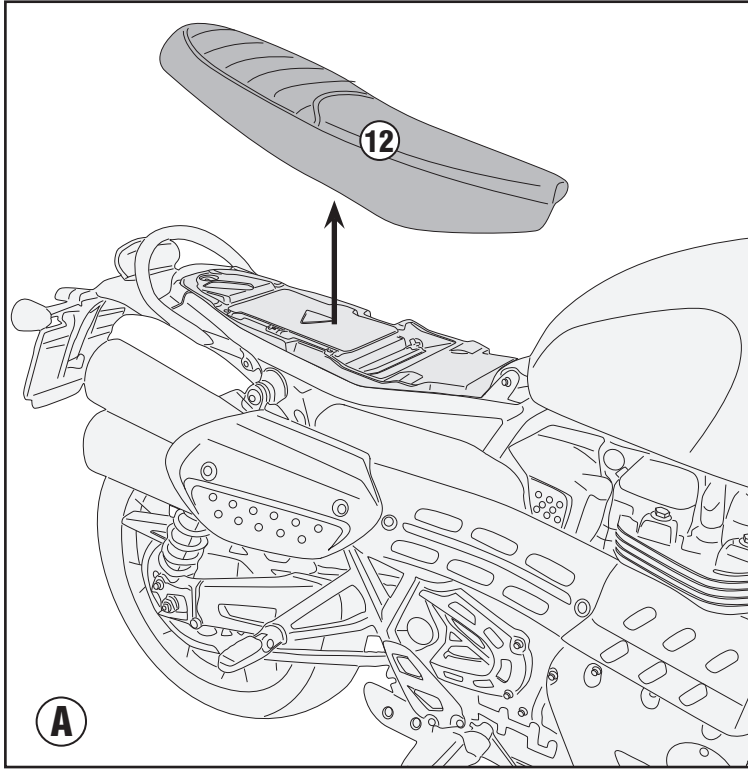

SR6416 - KR6416

PORTAPACCO SPECIFICO - SPECIFIC HOLDER - PORTE-PAQUET SPÉCIFIQUE - SPEZIFISCHER TRÄGER - PORTA-EQUIPAJE ESPECÍFICO - TRANSPORTADOR ESPECÍFICO

TRIUMPH SCRAMBLER 1200 (2019/2020)

MOUNT