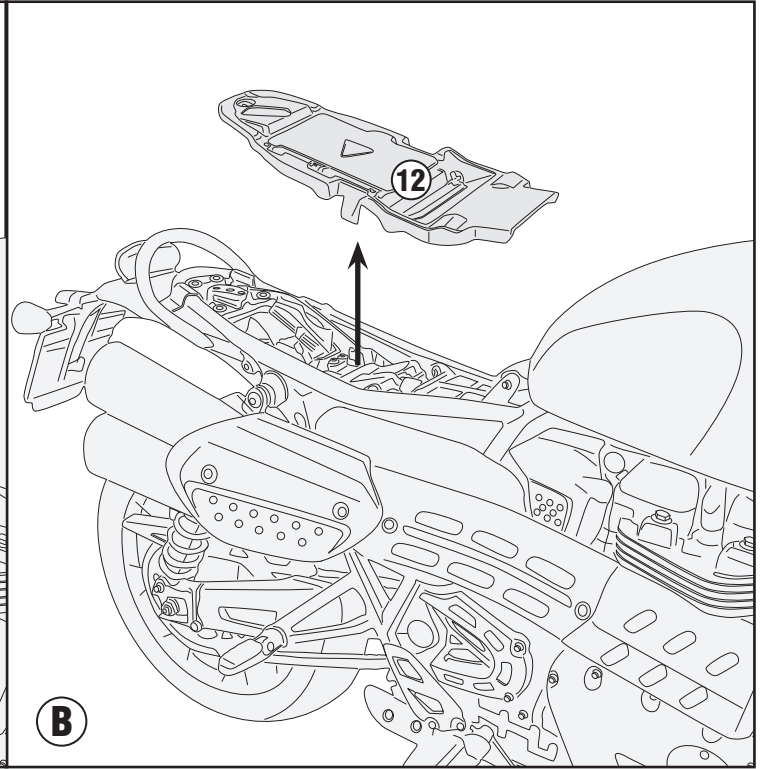

SR6416 - KR6416

PORTAPACCO SPECIFICO - SPECIFIC HOLDER - PORTE-PAQUET SPÉCIFIQUE - SPEZIFISCHER TRÄGER - PORTA-EQUIPAJE ESPECÍFICO - TRANSPORTADOR ESPECÍFICO

TRIUMPH SCRAMBLER 1200 (2019/2020)

MOUNT