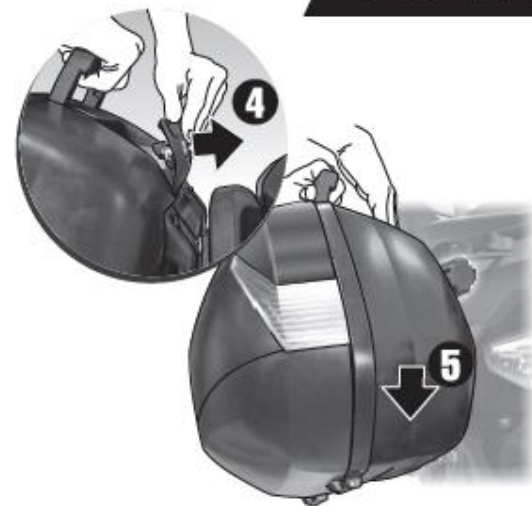

GERMAN
DESIGN
AWARD
SPECIAL
2017

INSPIRED IN BARCELONA*

WWW.SHAD.ES

SH35 - SH36
ALUMINIUM

SHAD

Close

Release

SH35 - SH36
ALUMINIUM