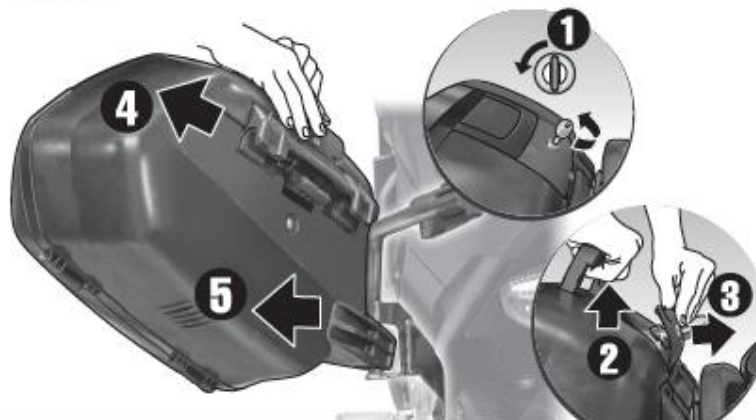

GERMAN
DESIGN
AWARD
SPECIAL
2017

INSPIRED IN BARCELONA*

WWW.SHAD.ES

SH35 - SH36
ALUMINIUM

SHAD

Close

Release

SH35 - SH36
ALUMINIUM