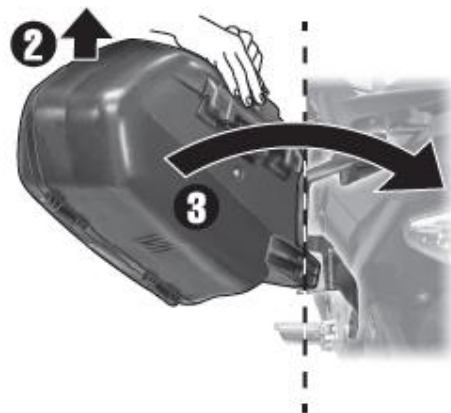

GERMAN
DESIGN
AWARD
SPECIAL
2017

INSPIRED IN BARCELONA*

WWW.SHAD.ES

SH35 - SH36
ALUMINIUM

SHAD

Close

Release

SH35 - SH36
ALUMINIUM