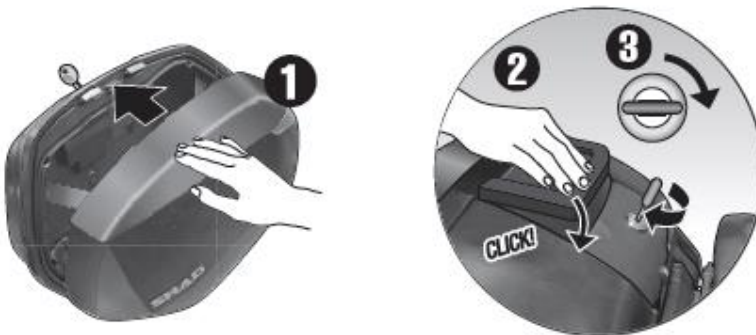

GERMAN
DESIGN
AWARD
SPECIAL
2017

INSPIRED IN BARCELONA*

WWW.SHAD.ES

SH35 - SH36
ALUMINIUM

SHAD

Close

Release

SH35 - SH36
ALUMINIUM