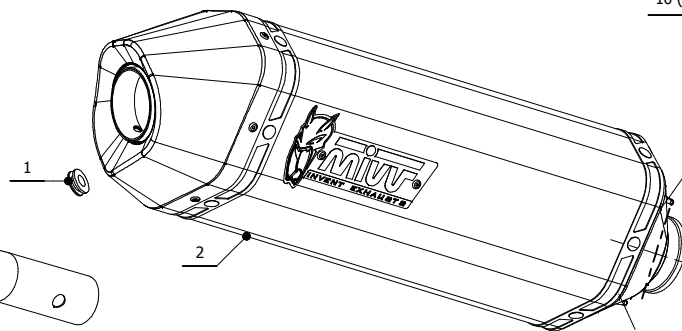

MODEL BMW C600 SPORT / C650 GT

YEAR 2012-->

LINE SPORT

MUFFLER SPEED EDGE

SCHEMATIC

Note:
C600 SPORT use hole : 1-2-3
C650 GT use hole : 1-3

C 600 SPORT

C 650 GT

ELENCO PARTI / PARTS LIST

#	QTÀ / QTY	DESCRIZIONE / DESCRIPTION	CODICE / CODE
1	1	Tappo in gomma / Rubber stopper	50.73.266.1
2	1	Silenziatore / Muffler	SPEED EDGE 350
3	1	Staffa in carbonio / Carbon fiber bracket	50.SS.814.1
4	1	Vite M8x50 / Screw M8x50	50.73.074.1
5	1	Rondella in alluminio nera / Black aluminium washer	50.73.221.1
6	2	Boccola / Bush	50.73.381.1
7	2	Silentblock / Silentblock	50.73.380.1
8	1	Distanziale in alluminio / Aluminium spacer	50.SS.645.1
9	1	Staffa / Bracket	50.SS.696.0
10	4	Dado M8 flangiato / Flanged nut M8	50.73.393.1
11	1	Tubo di raccordo / Link pipe	9773B013SHX
12	1	Fascetta Ø 40/43 mm / Pipe clamp Ø 40/43 mm	50.FA.005.1
13	2	Molla media / Middle spring	50.73.359.1
14	2	Tube in gomma per molla / Rubber pipe for spring	50.73.210.1
*** OPTIONAL PARTS ***			
15	1	Db Killer / Db Killer	50.DK.088.0
16	1	Vite M5 x 8 / Screw M5 x 8	50.73.459.1