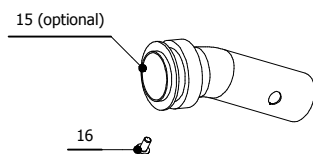

MODEL BMW C600 SPORT / C650 GT

YEAR 2012-->

LINE SPORT

MUFFLER SPEED EDGE

SCHEMATIC

Note:
C600 SPORT use hole : 1-2-3
C650 GT use hole : 1-3

C 600 SPORT

C 650 GT

ELENCO PARTI / PARTS LIST

#	QTÀ / QTY	DESCRIZIONE / DESCRIPTION	CODICE / CODE
1	1	Tappo in gomma / Rubber stopper	50.73.266.1
2	1	Silenziatore / Muffler	SPEED EDGE 350
3	1	Staffa in carbonio / Carbon fiber bracket	50.SS.814.1
4	1	Vite M8x50 / Screw M8x50	50.73.074.1
5	1	Rondella in alluminio nera / Black aluminium washer	50.73.221.1
6	2	Boccola / Bush	50.73.381.1
7	2	Silentblock / Silentblock	50.73.380.1
8	1	Distanziale in alluminio / Aluminium spacer	50.SS.645.1
9	1	Staffa / Bracket	50.SS.696.0
10	4	Dado M8 flangiato / Flanged nut M8	50.73.393.1
11	1	Tubo di raccordo / Link pipe	9773B013SHX
12	1	Fascetta Ø 40/43 mm / Pipe clamp Ø 40/43 mm	50.FA.005.1
13	2	Molla media / Middle spring	50.73.359.1
14	2	Tube in gomma per molla / Rubber pipe for spring	50.73.210.1
*** OPTIONAL PARTS ***			
15	1	Db Killer / Db Killer	50.DK.088.0
16	1	Vite M5 x 8 / Screw M5 x 8	50.73.459.1