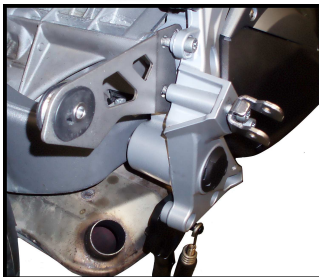

MODEL BMW C600 SPORT / C650 GT

YEAR 2012-->

LINE SPORT

MUFFLER SPEED EDGE

SCHEMATIC

Note:
C600 SPORT use hole : 1-2-3
C650 GT use hole : 1-3

C 600 SPORT

C 650 GT

ELENCO PARTI / PARTS LIST

#	QTÀ / QTY	DESCRIZIONE / DESCRIPTION	CODICE / CODE
1	1	Tappo in gomma / Rubber stopper	50.73.266.1
2	1	Silenziatore / Muffler	SPEED EDGE 350
3	1	Staffa in carbonio / Carbon fiber bracket	50.SS.814.1
4	1	Vite M8x50 / Screw M8x50	50.73.074.1
5	1	Rondella in alluminio nera / Black aluminium washer	50.73.221.1
6	2	Boccola / Bush	50.73.381.1
7	2	Silentblock / Silentblock	50.73.380.1
8	1	Distanziale in alluminio / Aluminium spacer	50.SS.645.1
9	1	Staffa / Bracket	50.SS.696.0
10	4	Dado M8 flangiato / Flanged nut M8	50.73.393.1
11	1	Tubo di raccordo / Link pipe	9773B013SHX
12	1	Fascetta Ø 40/43 mm / Pipe clamp Ø 40/43 mm	50.FA.005.1
13	2	Molla media / Middle spring	50.73.359.1
14	2	Tube in gomma per molla / Rubber pipe for spring	50.73.210.1
*** OPTIONAL PARTS ***			
15	1	Db Killer / Db Killer	50.DK.088.0
16	1	Vite M5 x 8 / Screw M5 x 8	50.73.459.1