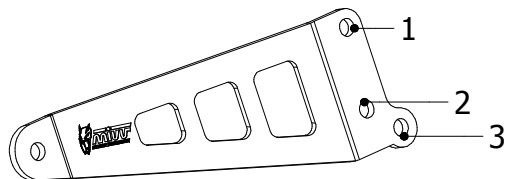

MODEL BMW C600 SPORT / C650 GT

YEAR 2012-->

LINE SPORT

MUFFLER SPEED EDGE

SCHEMATIC

Note:
C600 SPORT use hole : 1-2-3
C650 GT use hole : 1-3

C 600 SPORT

C 650 GT

ELENCO PARTI / PARTS LIST

#	QTÀ / QTY	DESCRIZIONE / DESCRIPTION	CODICE / CODE
1	1	Tappo in gomma / Rubber stopper	50.73.266.1
2	1	Silenziatore / Muffler	SPEED EDGE 350
3	1	Staffa in carbonio / Carbon fiber bracket	50.SS.814.1
4	1	Vite M8x50 / Screw M8x50	50.73.074.1
5	1	Rondella in alluminio nera / Black aluminium washer	50.73.221.1
6	2	Boccola / Bush	50.73.381.1
7	2	Silentblock / Silentblock	50.73.380.1
8	1	Distanziale in alluminio / Aluminium spacer	50.SS.645.1
9	1	Staffa / Bracket	50.SS.696.0
10	4	Dado M8 flangiato / Flanged nut M8	50.73.393.1
11	1	Tubo di raccordo / Link pipe	9773B013SHX
12	1	Fascetta Ø 40/43 mm / Pipe clamp Ø 40/43 mm	50.FA.005.1
13	2	Molla media / Middle spring	50.73.359.1
14	2	Tube in gomma per molla / Rubber pipe for spring	50.73.210.1
*** OPTIONAL PARTS ***			
15	1	Db Killer / Db Killer	50.DK.088.0
16	1	Vite M5 x 8 / Screw M5 x 8	50.73.459.1