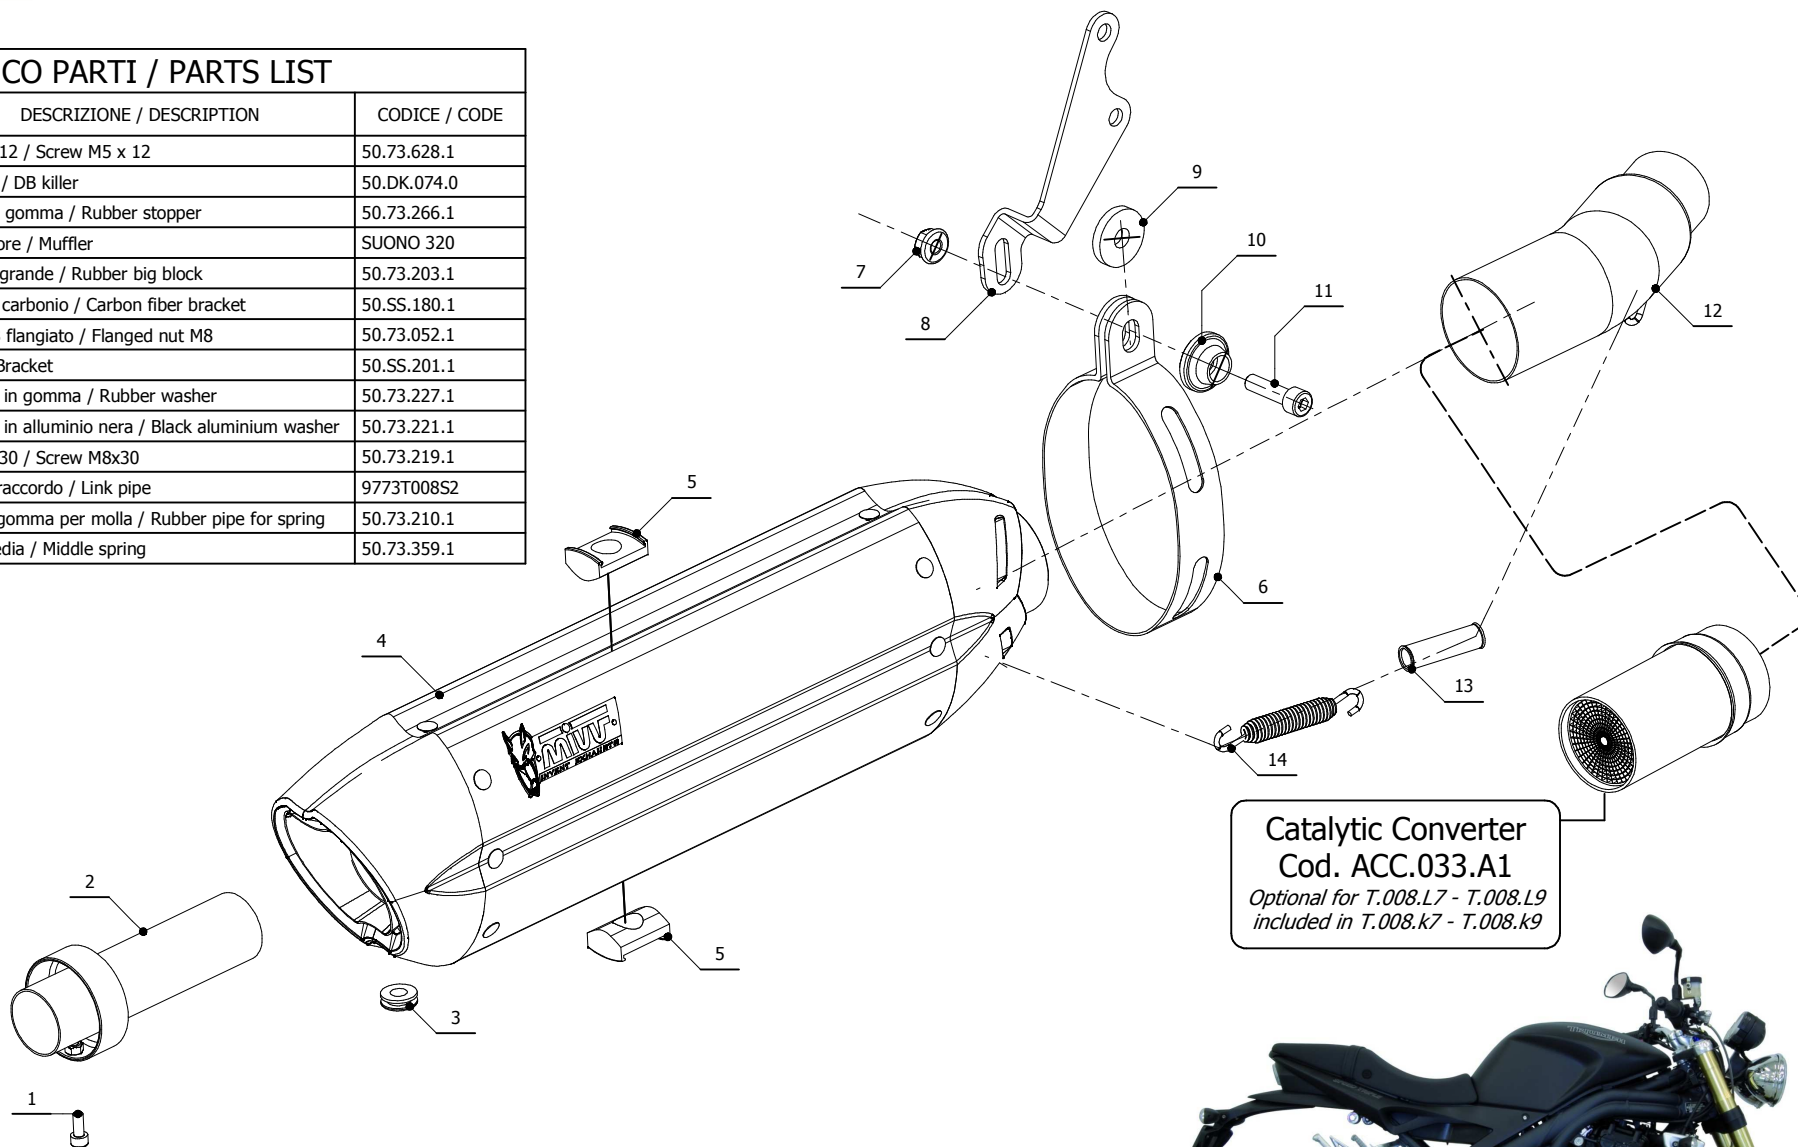

**MODEL** TRIUMPH SPEED TRIPLE

**YEAR** 2007 - 2010

**LINE** SLIP ON

**MUFFLER** SUONO

**SCHEMATIC**

**ELENCO PARTI / PARTS LIST**

#	QTÀ / QTY	DESCRIZIONE / DESCRIPTION	CODICE / CODE
1	1	Vite M5x12 / Screw M5 x 12	50.73.628.1
2	1	DB killer / DB killer	50.DK.074.0
3	1	Tappo in gomma / Rubber stopper	50.73.266.1
4	1	Silenziatore / Muffler	SUONO 320
5	2	Tassello grande / Rubber big block	50.73.203.1
6	1	Staffa in carbonio / Carbon fiber bracket	50.SS.180.1
7	1	Dado M8 flangiato / Flanged nut M8	50.73.052.1
8	1	Staffa / Bracket	50.SS.201.1
9	1	Rondella in gomma / Rubber washer	50.73.227.1
10	1	Rondella in alluminio nera / Black aluminium washer	50.73.221.1
11	1	Vite M8x30 / Screw M8x30	50.73.219.1
12	1	Tubo di raccordo / Link pipe	9773T008S2
13	1	Tubo in gomma per molla / Rubber pipe for spring	50.73.210.1
14	1	Molla media / Middle spring	50.73.359.1

**Catalytic Converter**  
**Cod. ACC.033.A1**  
*Optional for T.008.L7 - T.008.L9*  
*included in T.008.k7 - T.008.k9*

**APPLICAZIONI / APPLICATIONS**

CODICE / CODE	SILENZIATORE / MUFFLER	TUBO / PIPE	FASCETTA / CLAMP	NOTE
T.008.L7 T.008.L9	INOX (COPPE CARBONIO) / ST. STEEL (CARBON CAPS) STEEL BLACK	INOX / ST. STEEL	CARBONIO / CARBON FIBER	CATALYTIC CONVERTER NOT INCLUDED
T.008.K7 T.008.K9	INOX (COPPE CARBONIO) / ST. STEEL (CARBON CAPS) STEEL BLACK	INOX / ST. STEEL	CARBONIO / CARBON FIBER	CATALYTIC CONVERTER INCLUDED