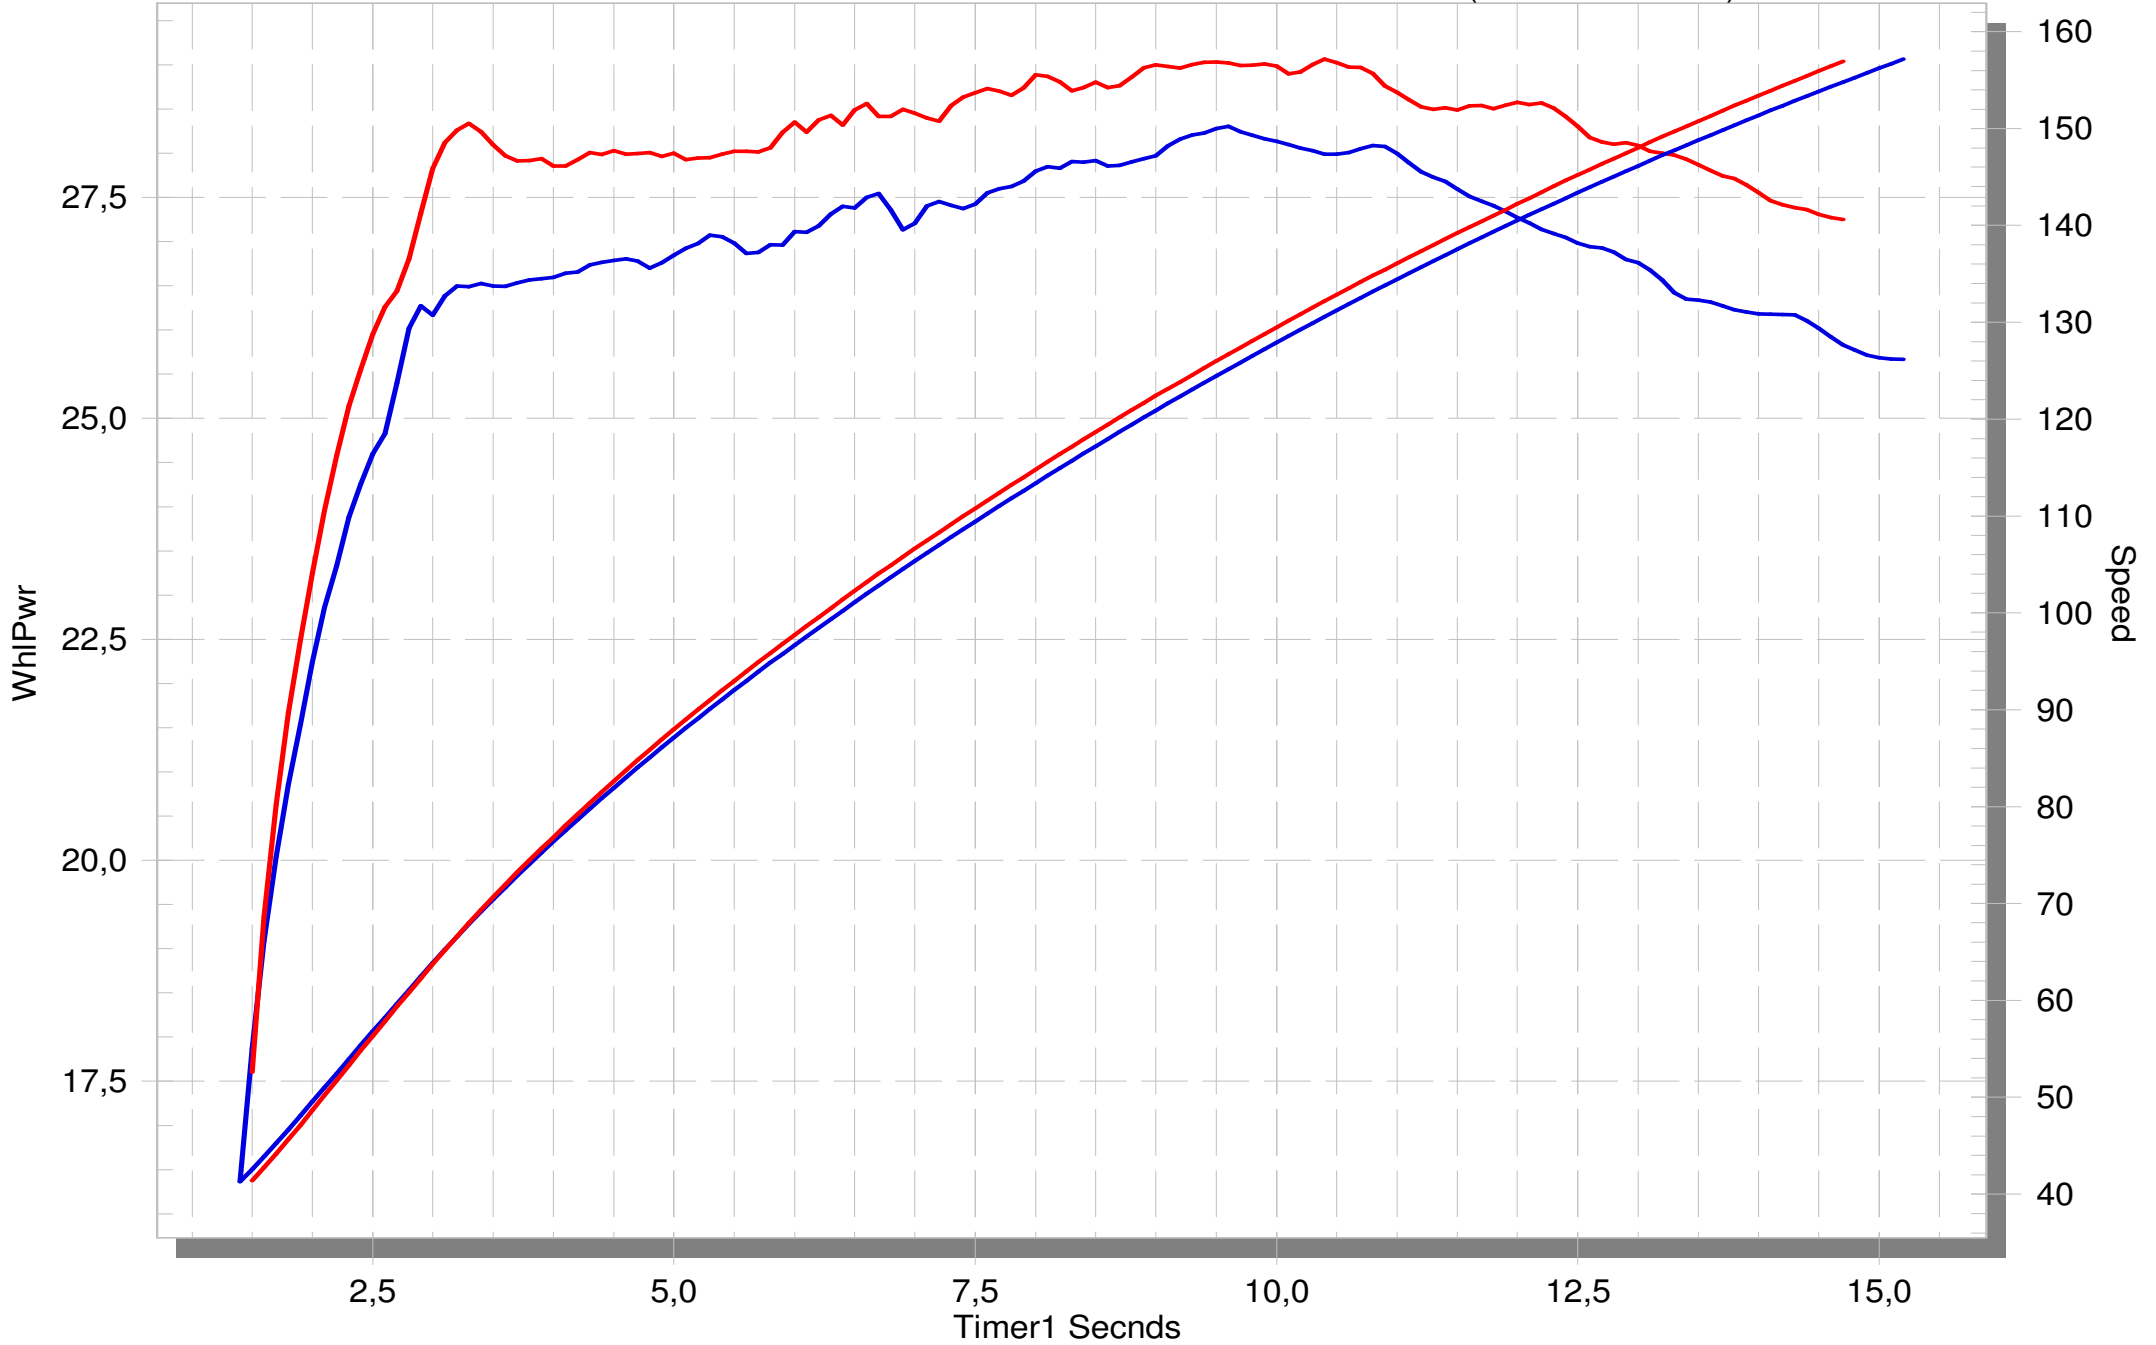

YAMAHA X-MAX 400

 STOCK

 SLIP-ON (WO Noise Insert)

YAMAHA X-MAX 400

 STOCK

 SLIP-ON (W Noise Insert)