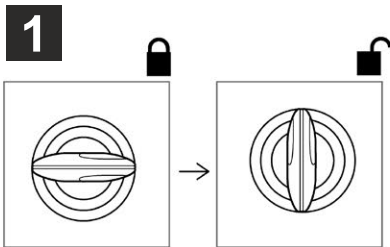

ASSEMBLY

RELEASE

ACCESSORIES

CLICK SYSTEM FITTING KIT

Sold separately

BIKE COMPATIBILITY

Check bike compatibility
on the shad.es website

DESIGNED IN BARCELONA