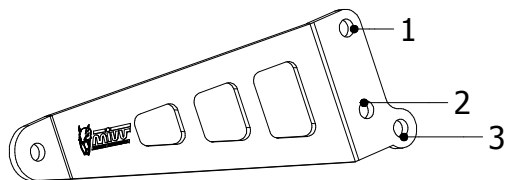

Note:
C600 SPORT use hole : 1-2-3
C650 GT use hole : 1-3