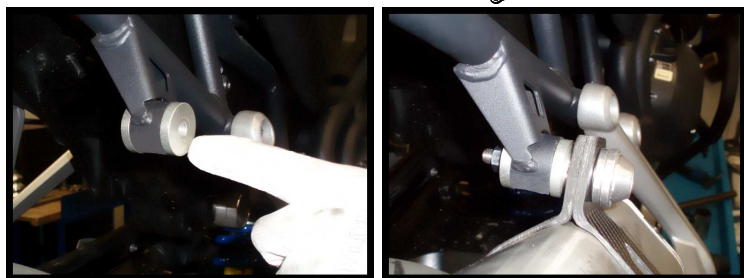

**MODEL** TRIUMPH TIGER 1200 EXPLORER

**YEAR** 2012-2015

**LINE** SLIP ON

**MUFFLER** SPEED EDGE

**SCHEMATIC**

**ELENCO PARTI / PARTS LIST**

#	QTÀ / QTY	DESCRIZIONE / DESCRIPTION	CODICE / CODE
1	1	Vite M5 x 8 / Screw M5 x 8	50.73.459.1
2	1	DB killer / DB killer	50.DK.086.0
3	1	Tappo in gomma / Rubber stopper	50.73.266.1
4	1	Silenziatore / Muffler	SPEED EDGE 430
5	1	Staffa in carbonio / Carbon fiber bracket	50.SS.814.1
6	1	Vite M8x70 / Screw M8x70	50.73.086.1
7	1	Rondella in alluminio nera / Black aluminium washer	50.73.221.1
8	2	Boccola / Bush	50.73.381.1
9	2	Silentblock / Silentblock	50.73.380.1
10	1	Dado M8 flangiato / Flanged nut M8	50.73.393.1
11	1	Tubo di raccordo / Link pipe	9773T013SHX
12	1	Gommino paracolpi / Rubber buffer	50.72.010.1
13	2	Dado rapido / Cage nut	50.66.009.1
14	1	Copertura in alluminio / Aluminium cover	50.CR.012.0
15	2	Vite M6 x 8 / Screw M6 x 8	50.72.026.1
16	2	Molla media / Middle spring	50.73.359.1
17	2	Tubo in gomma per molla / Rubber pipe for spring	50.73.210.1