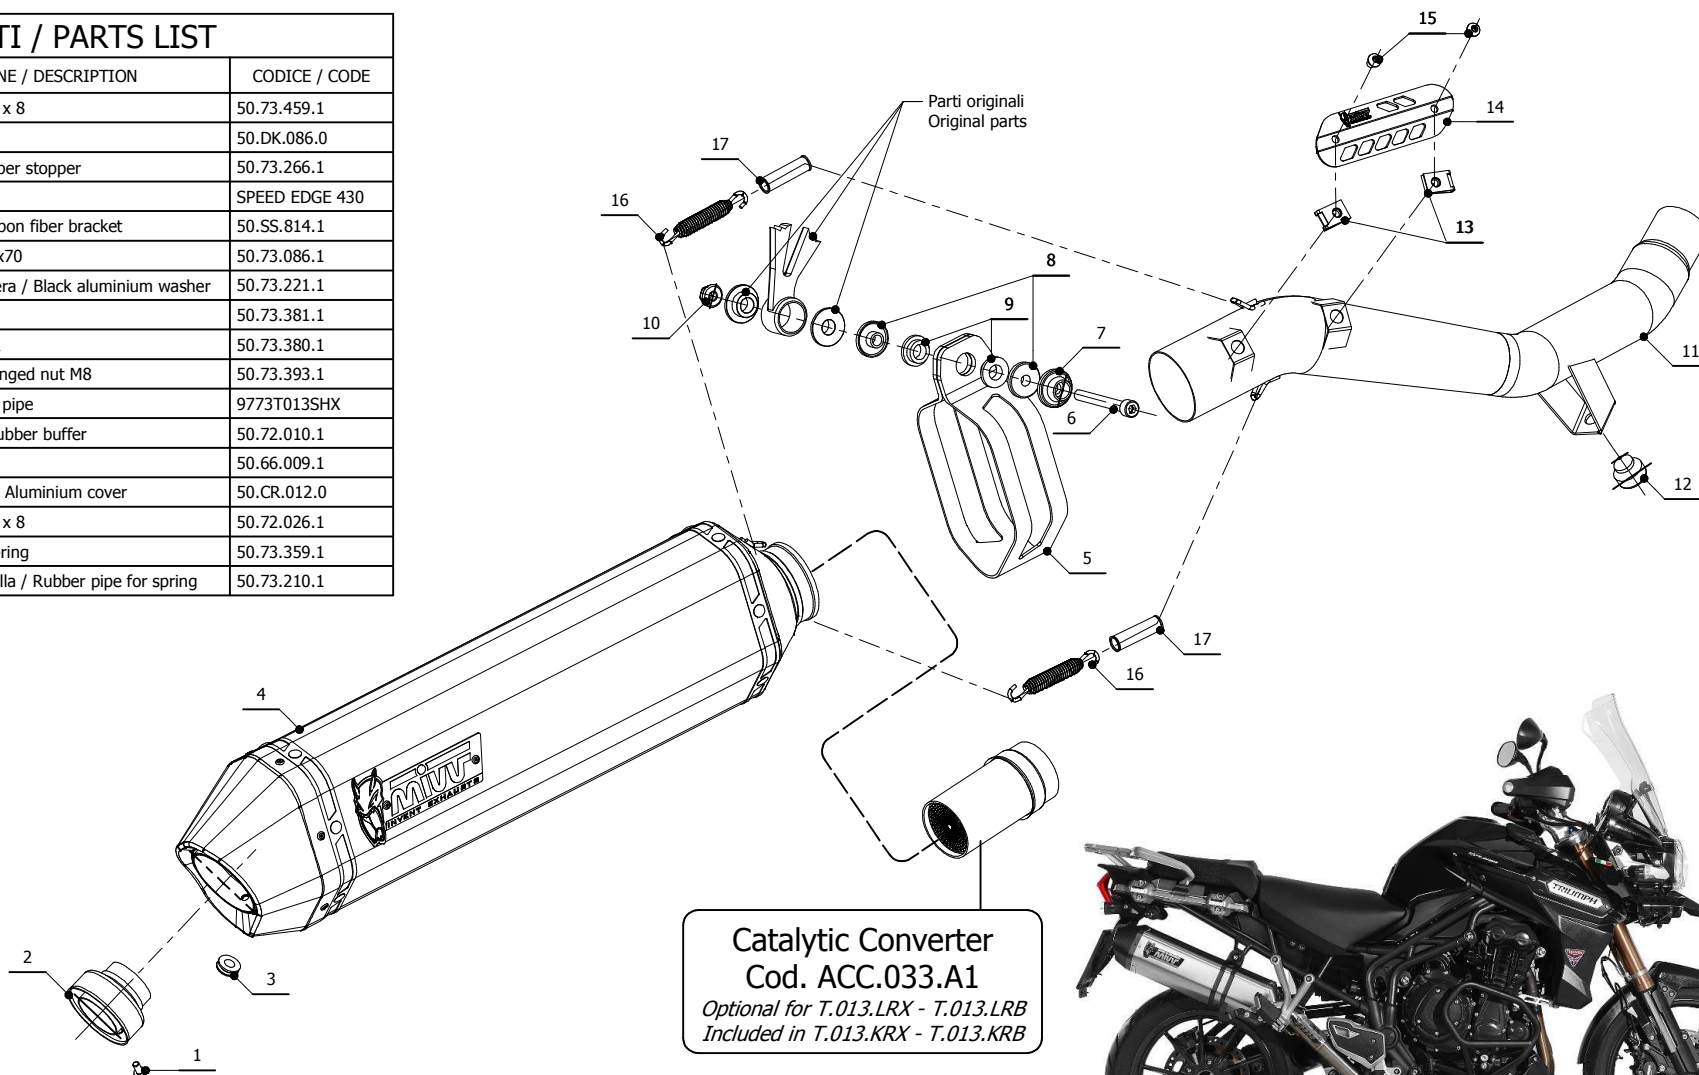

**MODEL** TRIUMPH TIGER 1200 EXPLORER

**YEAR** 2012-2015

**LINE** SLIP ON

**MUFFLER** SPEED EDGE

**SCHEMATIC**

**ELENCO PARTI / PARTS LIST**

#	QTÀ / QTY	DESCRIZIONE / DESCRIPTION	CODICE / CODE
1	1	Vite M5 x 8 / Screw M5 x 8	50.73.459.1
2	1	DB killer / DB killer	50.DK.086.0
3	1	Tappo in gomma / Rubber stopper	50.73.266.1
4	1	Silenziatore / Muffler	SPEED EDGE 430
5	1	Staffa in carbonio / Carbon fiber bracket	50.SS.814.1
6	1	Vite M8x70 / Screw M8x70	50.73.086.1
7	1	Rondella in alluminio nera / Black aluminium washer	50.73.221.1
8	2	Boccola / Bush	50.73.381.1
9	2	Silentblock / Silentblock	50.73.380.1
10	1	Dado M8 flangiato / Flanged nut M8	50.73.393.1
11	1	Tubo di raccordo / Link pipe	9773T013SHX
12	1	Gommino paracolpi / Rubber buffer	50.72.010.1
13	2	Dado rapido / Cage nut	50.66.009.1
14	1	Copertura in alluminio / Aluminium cover	50.CR.012.0
15	2	Vite M6 x 8 / Screw M6 x 8	50.72.026.1
16	2	Molla media / Middle spring	50.73.359.1
17	2	Tubo in gomma per molla / Rubber pipe for spring	50.73.210.1

**APPLICAZIONI / APPLICATIONS**

CODICE / CODE	SILENZIATORE / MUFFLER	TUBO / PIPE	FASCETTA / CLAMP	NOTE
T.013.LRX T.013.LRB	INOX (COPPE CARBONIO) / ST. STEEL (CARBON CAPS) STEEL BLACK	INOX / ST. STEEL	CARBONIO / CARBON FIBER	CATALYTIC CONVERTER NOT INCLUDED
T.013.KRX T.013.KRB	INOX (COPPE CARBONIO) / ST. STEEL (CARBON CAPS) STEEL BLACK	INOX / ST. STEEL	CARBONIO / CARBON FIBER	CATALYTIC CONVERTER INCLUDED