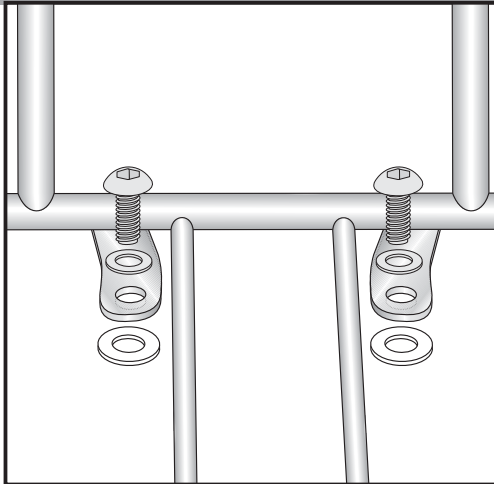

Assembling instructions

1

Preparing:

Dismantle pillion seat and it's holder - they are obsolete.

Fastening of the solorack front:

with filister head screws M8 x 20 and washers $\varnothing 8,4$.
Use the plastic washers between fender and Solorack.