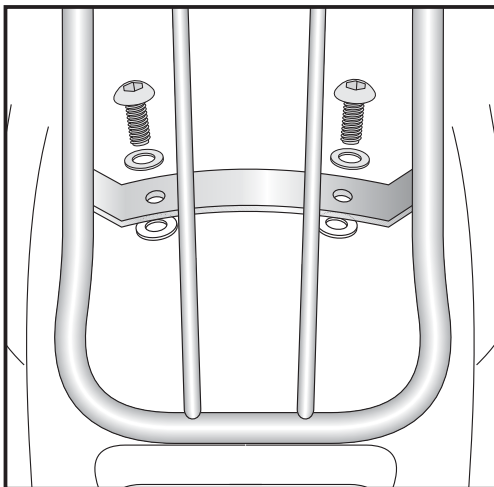

Assembling instructions

1

Preparing:

Dismantle pillion seat and it's holder - they are obsolete.

Fastening of the solorack front:

with filister head screws M8 x 20 and washers  $\varnothing 8,4$ .  
Use the plastic washers between fender and Solorack.