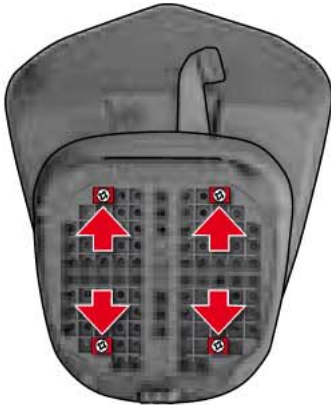

# SPORT RACK

1

SH29  
SH37

SH40  
SH50

D1B29PAR (SH29)

D1B37PAR (SH37)

D1B40PAR (SH40)

**PARTS SH29 / SH37 / SH40**

	Screw M6 x 35 DIN965 (304150)	(4)
	Plastic piece (200713/2)	(4)
	Case support SH29 / SH37 / SH40	
	Washer fs M6 DIN9021 (303017)	(4)
	Nut M6 DIN985 (302021)	(4)

**PARTS SH50**

	Screw M6 x 20 DIN912 (304076)	(4)
	Washer fs M6 DIN9021 (303017)	(4)
	Metal case support SH50	
	Washer fs M6 DIN9021 (303017)	(4)
	Nut M6 DIN985 (302021)	(4)

**PARTS SH50 (\*)**

	Screw M6 x 35 DIN7380 (304037)	(1)
	Washer fs M6 DIN125A (303000)	(1)
	Case support SH50	
	Nut M6 DIN985 (302021)	(1)

D1B50PAR  
(SH50)

(\*)

2 TO PLACE

PARTS SH50

	Sticker 24 x 34 (500691)	(1)
--	--------------------------	-----