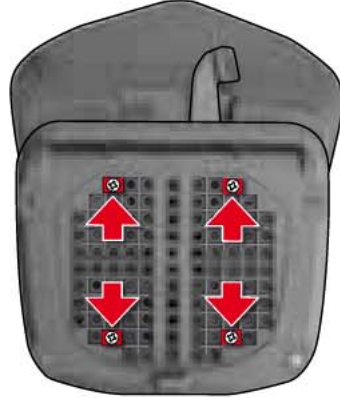

# SPORT RACK

1

SH29  
SH37

SH40  
SH50

D1B29PAR (SH29)

D1B37PAR (SH37)

D1B40PAR (SH40)

**PARTS SH29 / SH37 / SH40**

**PARTS SH50 (\*)**

	Screw M6 x 35 DIN7380 (304037)	(1)
	Washer fs M6 DIN125A (303000)	(1)
	Case support SH50	
	Nut M6 DIN985 (302021)	(1)

D1B50PAR  
(SH50)

(\*)

2 TO PLACE

PARTS SH50

	Sticker 24 x 34 (500691)	(1)
--	--------------------------	-----