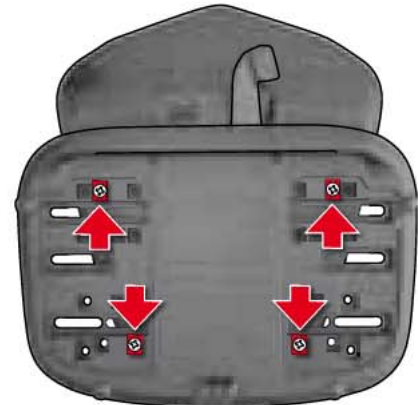

# SPORT RACK

1

SH29  
SH37

SH40  
SH50

D1B29PAR (SH29)

D1B37PAR (SH37)

D1B40PAR (SH40)

**PARTS SH29 / SH37 / SH40**

**PARTS SH50 (\*)**

	Screw M6 x 35 DIN7380 (304037)	(1)
	Washer fs M6 DIN125A (303000)	(1)
	Case support SH50	
	Nut M6 DIN985 (302021)	(1)

D1B50PAR  
(SH50)

(\*)

2 TO PLACE

PARTS SH50

	Sticker 24 x 34 (500691)	(1)
--	--------------------------	-----