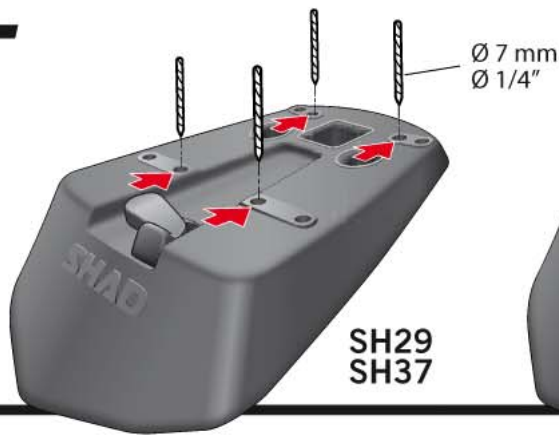

# SPORT RACK

1

SH29  
SH37

SH40  
SH50

D1B29PAR (SH29)

D1B37PAR (SH37)

D1B40PAR (SH40)

**PARTS SH29 / SH37 / SH40**

	Screw M6 x 35 DIN965 (304150)	(4)
	Plastic piece (200713/2)	(4)
	Case support SH29 / SH37 / SH40	
	Washer fs M6 DIN9021 (303017)	(4)
	Nut M6 DIN985 (302021)	(4)

**PARTS SH50**

	Screw M6 x 20 DIN912 (304076)	(4)
	Washer fs M6 DIN9021 (303017)	(4)
	Metal case support SH50	
	Washer fs M6 DIN9021 (303017)	(4)
	Nut M6 DIN985 (302021)	(4)

**PARTS SH50 (\*)**

	Screw M6 x 35 DIN7380 (304037)	(1)
	Washer fs M6 DIN125A (303000)	(1)
	Case support SH50	
	Nut M6 DIN985 (302021)	(1)

D1B50PAR  
(SH50)

(\*)

2 TO PLACE

PARTS SH50

	Sticker 24 x 34 (500691)	(1)
--	--------------------------	-----