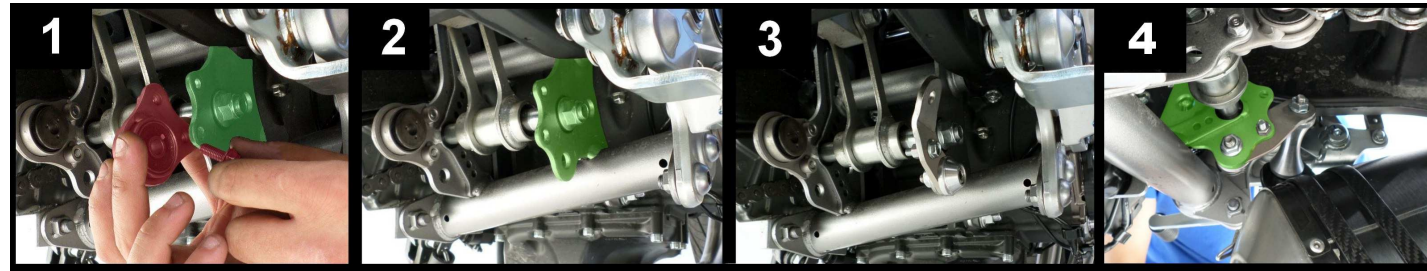

APPLICAZIONI / APPLICATIONS

CODICE / CODE	SILENZIATORE / MUFFLER	TUBO / PIPE	FASCETTA / CLAMP	NOTE
Y.058.LRX Y.058.LRB	INOX (COPPE CARBONIO) / ST. STEEL (CARBON CAPS) STEEL BLACK	INOX / ST. STEEL	CARBONIO / CARBON FIBER	CATALYTIC CONVERTER NOT INCLUDED
Y.058.KRX Y.058.KRB	INOX (COPPE CARBONIO) / ST. STEEL (CARBON CAPS) STEEL BLACK	INOX / ST. STEEL	CARBONIO / CARBON FIBER	CATALYTIC CONVERTER INCLUDED