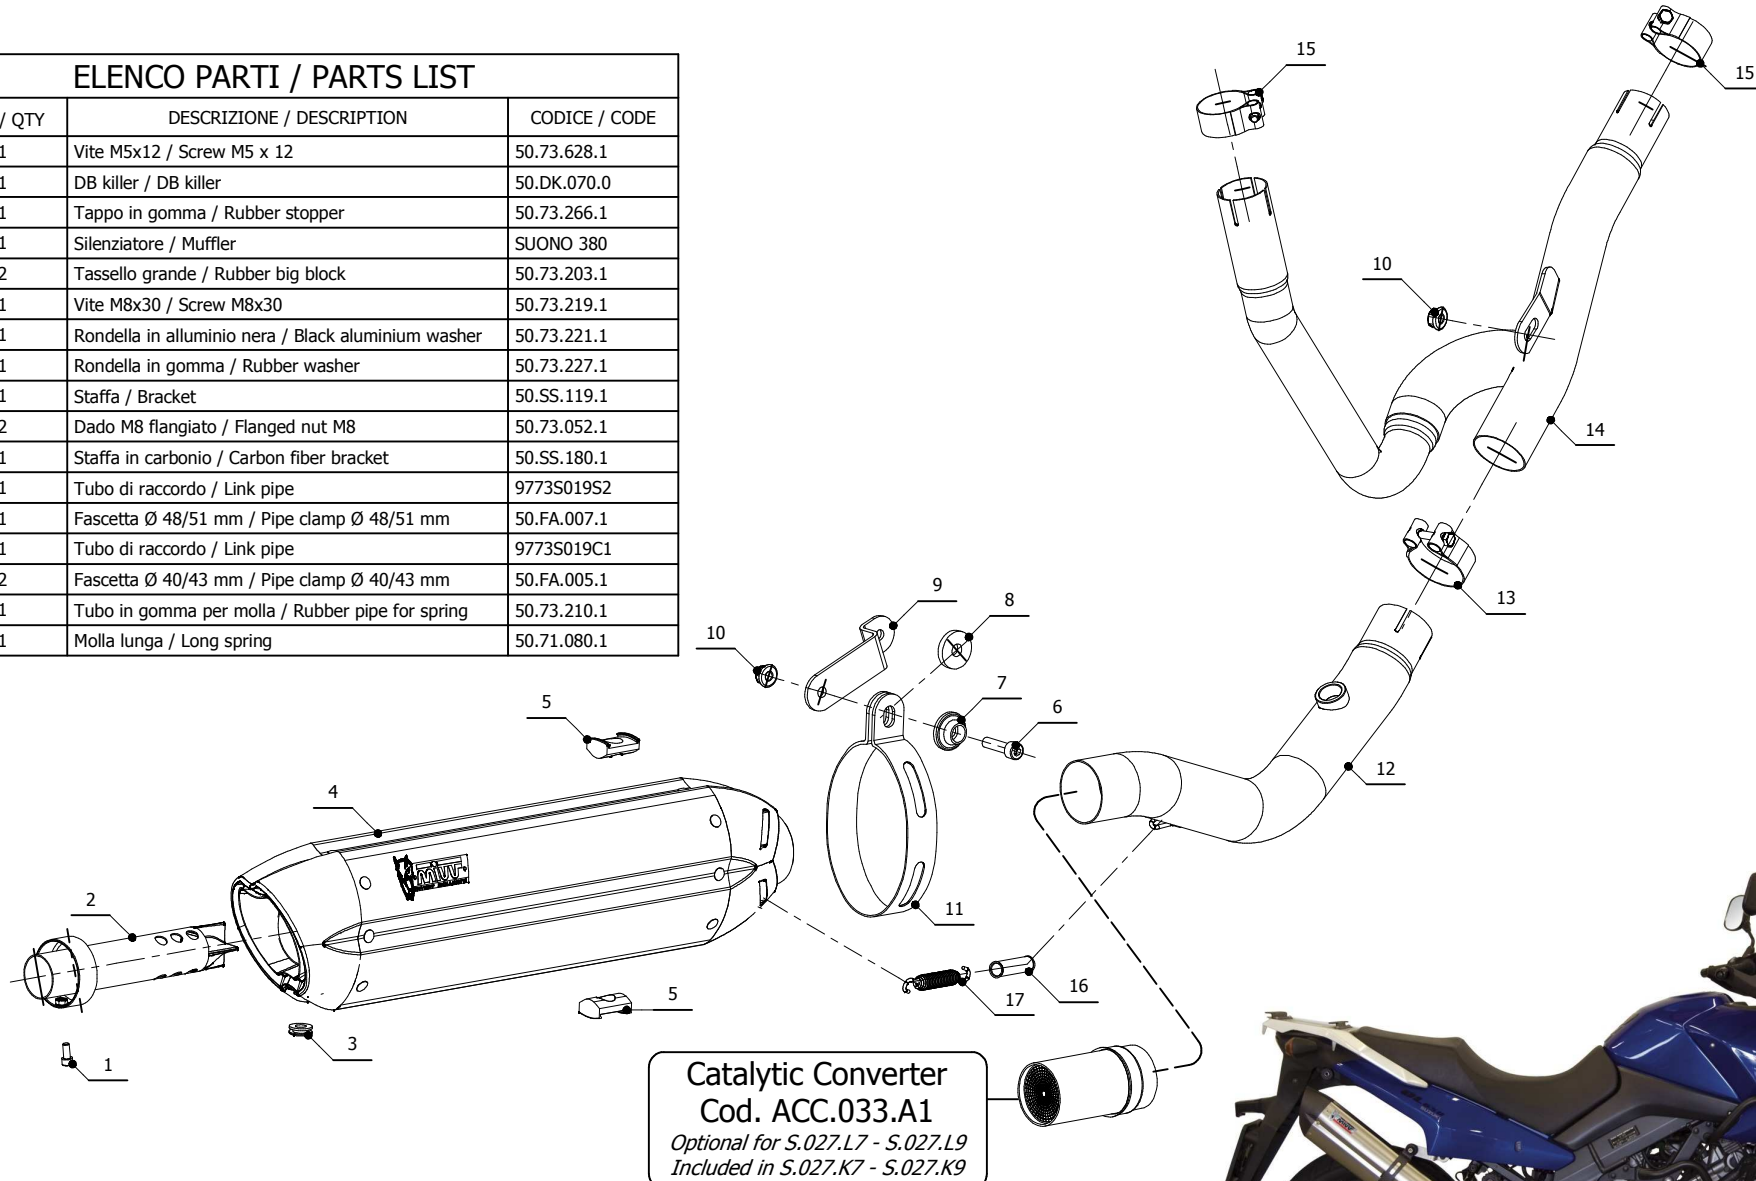

MODEL SUZUKI DL V-STROM 650

YEAR 2007 - 2011

LINE SLIP ON

MUFFLER SUONO

SCHEMATIC

ELENCO PARTI / PARTS LIST

#	QTÀ / QTY	DESCRIZIONE / DESCRIPTION	CODICE / CODE
1	1	Vite M5x12 / Screw M5 x 12	50.73.628.1
2	1	DB killer / DB killer	50.DK.070.0
3	1	Tappo in gomma / Rubber stopper	50.73.266.1
4	1	Silenziatore / Muffler	SUONO 380
5	2	Tassello grande / Rubber big block	50.73.203.1
6	1	Vite M8x30 / Screw M8x30	50.73.219.1
7	1	Rondella in alluminio nera / Black aluminium washer	50.73.221.1
8	1	Rondella in gomma / Rubber washer	50.73.227.1
9	1	Staffa / Bracket	50.SS.119.1
10	2	Dado M8 flangiato / Flanged nut M8	50.73.052.1
11	1	Staffa in carbonio / Carbon fiber bracket	50.SS.180.1
12	1	Tubo di raccordo / Link pipe	9773S019S2
13	1	Fascetta Ø 48/51 mm / Pipe clamp Ø 48/51 mm	50.FA.007.1
14	1	Tubo di raccordo / Link pipe	9773S019C1
15	2	Fascetta Ø 40/43 mm / Pipe clamp Ø 40/43 mm	50.FA.005.1
16	1	Tubo in gomma per molla / Rubber pipe for spring	50.73.210.1
17	1	Molla lunga / Long spring	50.71.080.1

Catalytic Converter
Cod. ACC.033.A1
Optional for S.027.L7 - S.027.L9
Included in S.027.K7 - S.027.K9

APPLICAZIONI / APPLICATIONS

CODICE / CODE	SILENZIATORE / MUFFLER	TUBO / PIPE	FASCETTA / CLAMP	NOTE
S.027.L7 S.027.L9	INOX (COPPE CARBONIO) / ST. STEEL (CARBON CAPS) STEEL BLACK	INOX / ST. STEEL	CARBONIO / CARBON FIBER	CATALYTIC CONVERTER NOT INCLUDED
S.027.K7 S.027.K9	INOX (COPPE CARBONIO) / ST. STEEL (CARBON CAPS) STEEL BLACK	INOX / ST. STEEL	CARBONIO / CARBON FIBER	CATALYTIC CONVERTER INCLUDED