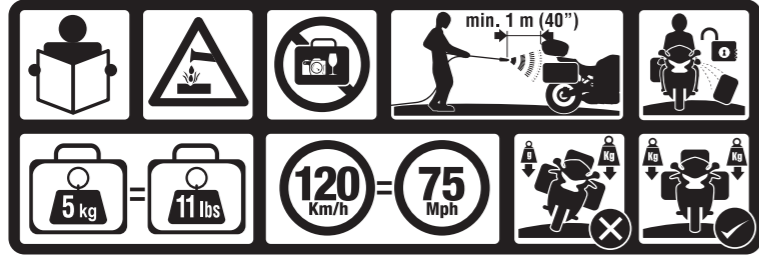

Close

Accessories (Optional)

Colour cover

Other Shad Products

Top & Side Cases Comfort Seats Soft Bags ATV luggage

Find out about other products at www.shad.es

SH23

USER MANUAL

3P SYSTEM change

N°	Code	Reference	Quantity
1	202878	STOPPER END CAP RIGHT	1
2	202879	STOPPER END CAP LEFT	1
3	304386	Screw 4,8x22 black zn DIN 7982	2

Open

Release

Assembly