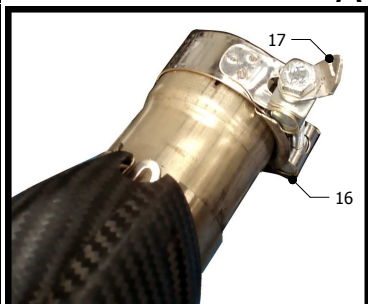

MODEL APRILIA DORSODURO 1200

YEAR 2012 - 2016

LINE SLIP ON

MUFFLER SUONO

SCHEMATIC

ELENCO PARTI / PARTS LIST

#	QTÀ / QTY	DESCRIZIONE / DESCRIPTION	CODICE / CODE
1	2	DB killer / DB killer	50.DK.074.0
2	2	Tappo in gomma / Rubber stopper	50.73.266.1
3	1	Silenziatore / Muffler	SUONO 320 DX
4	1	Silenziatore / Muffler	SUONO 320 SX
5	4	Tassello grande / Rubber big block	50.73.203.1
6	2	Staffa in carbonio / Carbon fiber bracket	50.SS.193.1
7	2	Vite M8x40 / Screw M8x40	50.73.075.1
8	1	Staffa destra / Right bracket	50.SS.693.0
9	1	Staffa sinistra / Left bracket	50.SS.694.0
10	2	Bussola in gomma / Rubber block	50.73.257.1
11	4	Rondella M10 / Washer M10	50.73.013.1
12	4	Dado M8 flangiato / Flanged nut M8	50.73.393.1
13	2	Vite M8x18 / Screw M8x18	50.73.417.1
14	1	Tubo di raccordo destro / Right link pipe	9773A010S7DX
15	1	Tubo di raccordo sinistro / Left link pipe	9773A010S7SX
16	2	Fascetta Ø 52/55 mm / Pipe clamp Ø 52/55 mm	50.FA.008.1
17	2	Gancio molla / Spring hook	50.73.245.1
18	2	Molla corta / Short Spring	50.73.123.1
19	2	Gommino per molla / Rubber for spring	50.73.210.1

APPLICAZIONI / APPLICATIONS

CODICE / CODE	SILENZIATORE / MUFFLER	TUBO / PIPE	FASCETTA / CLAMP	NOTE
A.010.L7 A.010.L9	INOX (COPPE CARBONIO) / ST. STEEL (CARBON CAPS) STEEL BLACK	INOX / ST. STEEL	CARBONIO / CARBON FIBER	CATALYTIC CONVERTER NOT INCLUDED
A.010.K7 A.010.K9	INOX (COPPE CARBONIO) / ST. STEEL (CARBON CAPS) STEEL BLACK	INOX / ST. STEEL	CARBONIO / CARBON FIBER	CATALYTIC CONVERTER INCLUDED