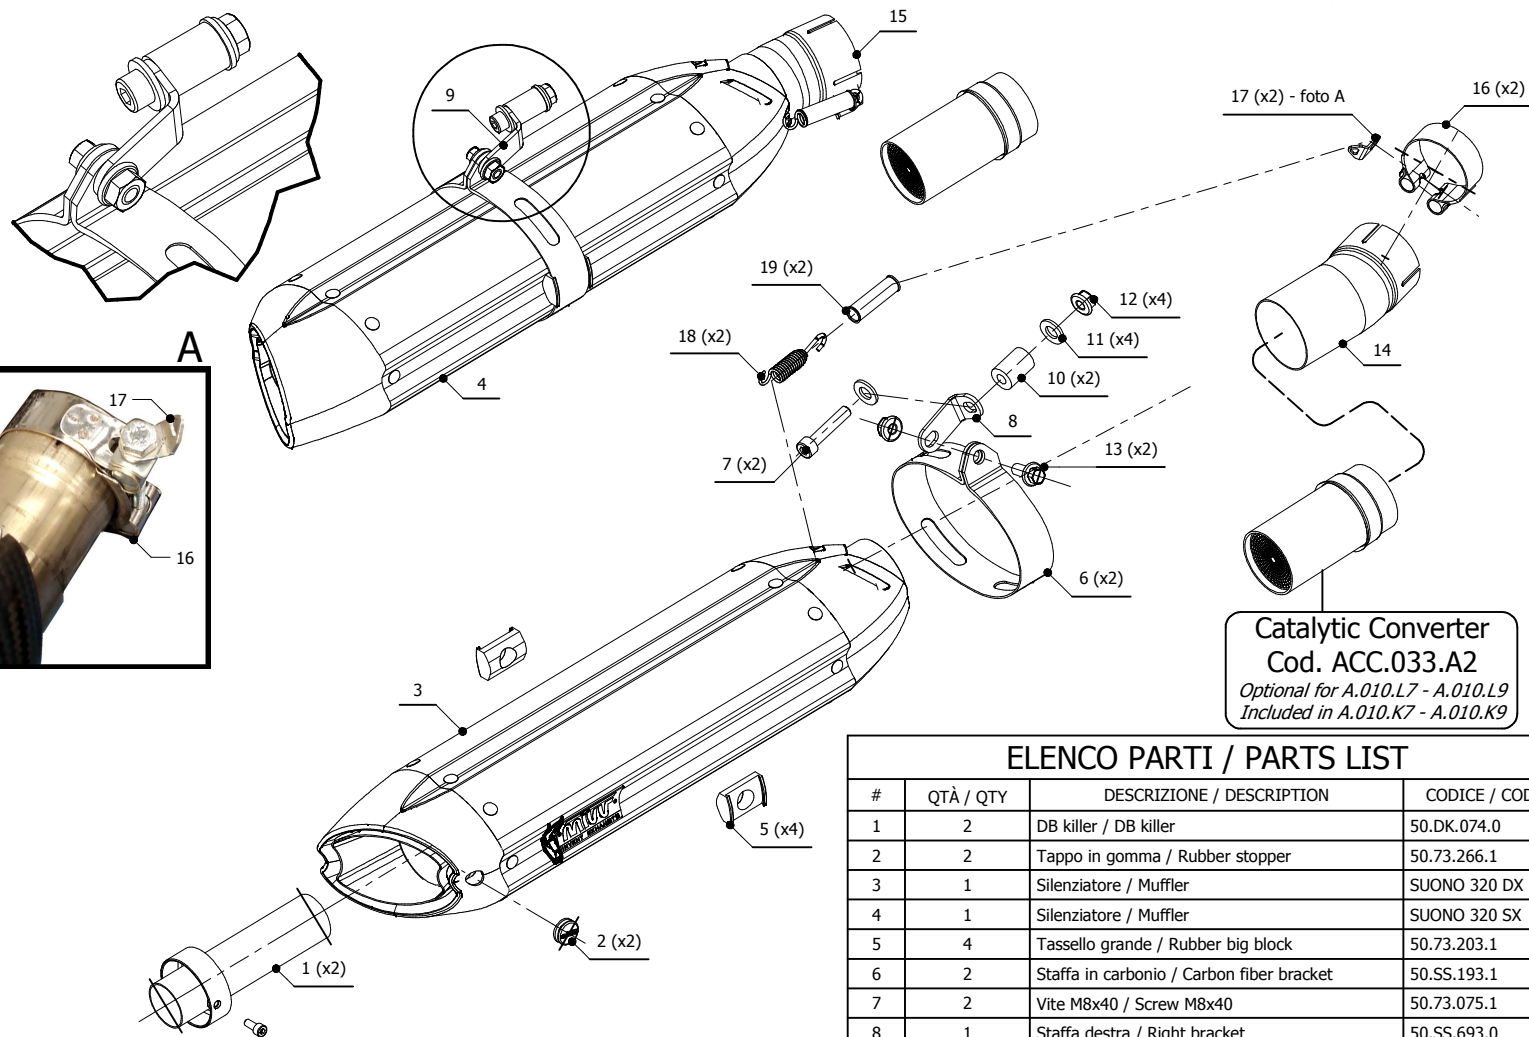

MODEL APRILIA DORSODURO 1200

YEAR 2012 - 2016

LINE SLIP ON

MUFFLER SUONO

SCHEMATIC

ELENCO PARTI / PARTS LIST

#	QTÀ / QTY	DESCRIZIONE / DESCRIPTION	CODICE / CODE
1	2	DB killer / DB killer	50.DK.074.0
2	2	Tappo in gomma / Rubber stopper	50.73.266.1
3	1	Silenziatore / Muffler	SUONO 320 DX
4	1	Silenziatore / Muffler	SUONO 320 SX
5	4	Tassello grande / Rubber big block	50.73.203.1
6	2	Staffa in carbonio / Carbon fiber bracket	50.SS.193.1
7	2	Vite M8x40 / Screw M8x40	50.73.075.1
8	1	Staffa destra / Right bracket	50.SS.693.0
9	1	Staffa sinistra / Left bracket	50.SS.694.0
10	2	Bussola in gomma / Rubber block	50.73.257.1
11	4	Rondella M10 / Washer M10	50.73.013.1
12	4	Dado M8 flangiato / Flanged nut M8	50.73.393.1
13	2	Vite M8x18 / Screw M8x18	50.73.417.1
14	1	Tubo di raccordo destro / Right link pipe	9773A010S7DX
15	1	Tubo di raccordo sinistro / Left link pipe	9773A010S7SX
16	2	Fascetta Ø 52/55 mm / Pipe clamp Ø 52/55 mm	50.FA.008.1
17	2	Gancio molla / Spring hook	50.73.245.1
18	2	Molla corta / Short Spring	50.73.123.1
19	2	Gommino per molla / Rubber for spring	50.73.210.1

APPLICAZIONI / APPLICATIONS

CODICE / CODE	SILENZIATORE / MUFFLER	TUBO / PIPE	FASCETTA / CLAMP	NOTE
A.010.L7 A.010.L9	INOX (COPPE CARBONIO) / ST. STEEL (CARBON CAPS) STEEL BLACK	INOX / ST. STEEL	CARBONIO / CARBON FIBER	CATALYTIC CONVERTER NOT INCLUDED
A.010.K7 A.010.K9	INOX (COPPE CARBONIO) / ST. STEEL (CARBON CAPS) STEEL BLACK	INOX / ST. STEEL	CARBONIO / CARBON FIBER	CATALYTIC CONVERTER INCLUDED