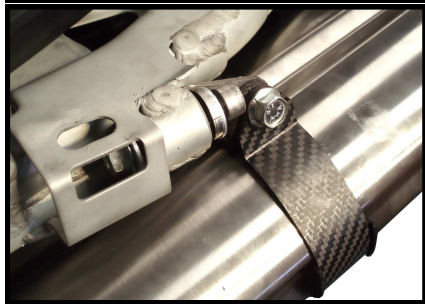

MODEL APRILIA DORSODURO 1200

YEAR 2012 - 2016

LINE SLIP ON

MUFFLER SUONO

SCHEMATIC

ELENCO PARTI / PARTS LIST

#	QTÀ / QTY	DESCRIZIONE / DESCRIPTION	CODICE / CODE
1	2	DB killer / DB killer	50.DK.074.0
2	2	Tappo in gomma / Rubber stopper	50.73.266.1
3	1	Silenziatore / Muffler	SUONO 320 DX
4	1	Silenziatore / Muffler	SUONO 320 SX
5	4	Tassello grande / Rubber big block	50.73.203.1
6	2	Staffa in carbonio / Carbon fiber bracket	50.SS.193.1
7	2	Vite M8x40 / Screw M8x40	50.73.075.1
8	1	Staffa destra / Right bracket	50.SS.693.0
9	1	Staffa sinistra / Left bracket	50.SS.694.0
10	2	Bussola in gomma / Rubber block	50.73.257.1
11	4	Rondella M10 / Washer M10	50.73.013.1
12	4	Dado M8 flangiato / Flanged nut M8	50.73.393.1
13	2	Vite M8x18 / Screw M8x18	50.73.417.1
14	1	Tubo di raccordo destro / Right link pipe	9773A010S7DX
15	1	Tubo di raccordo sinistro / Left link pipe	9773A010S7SX
16	2	Fascetta Ø 52/55 mm / Pipe clamp Ø 52/55 mm	50.FA.008.1
17	2	Gancio molla / Spring hook	50.73.245.1
18	2	Molla corta / Short Spring	50.73.123.1
19	2	Gommino per molla / Rubber for spring	50.73.210.1

APPLICAZIONI / APPLICATIONS

CODICE / CODE	SILENZIATORE / MUFFLER	TUBO / PIPE	FASCETTA / CLAMP	NOTE
A.010.L7 A.010.L9	INOX (COPPE CARBONIO) / ST. STEEL (CARBON CAPS) STEEL BLACK	INOX / ST. STEEL	CARBONIO / CARBON FIBER	CATALYTIC CONVERTER NOT INCLUDED
A.010.K7 A.010.K9	INOX (COPPE CARBONIO) / ST. STEEL (CARBON CAPS) STEEL BLACK	INOX / ST. STEEL	CARBONIO / CARBON FIBER	CATALYTIC CONVERTER INCLUDED