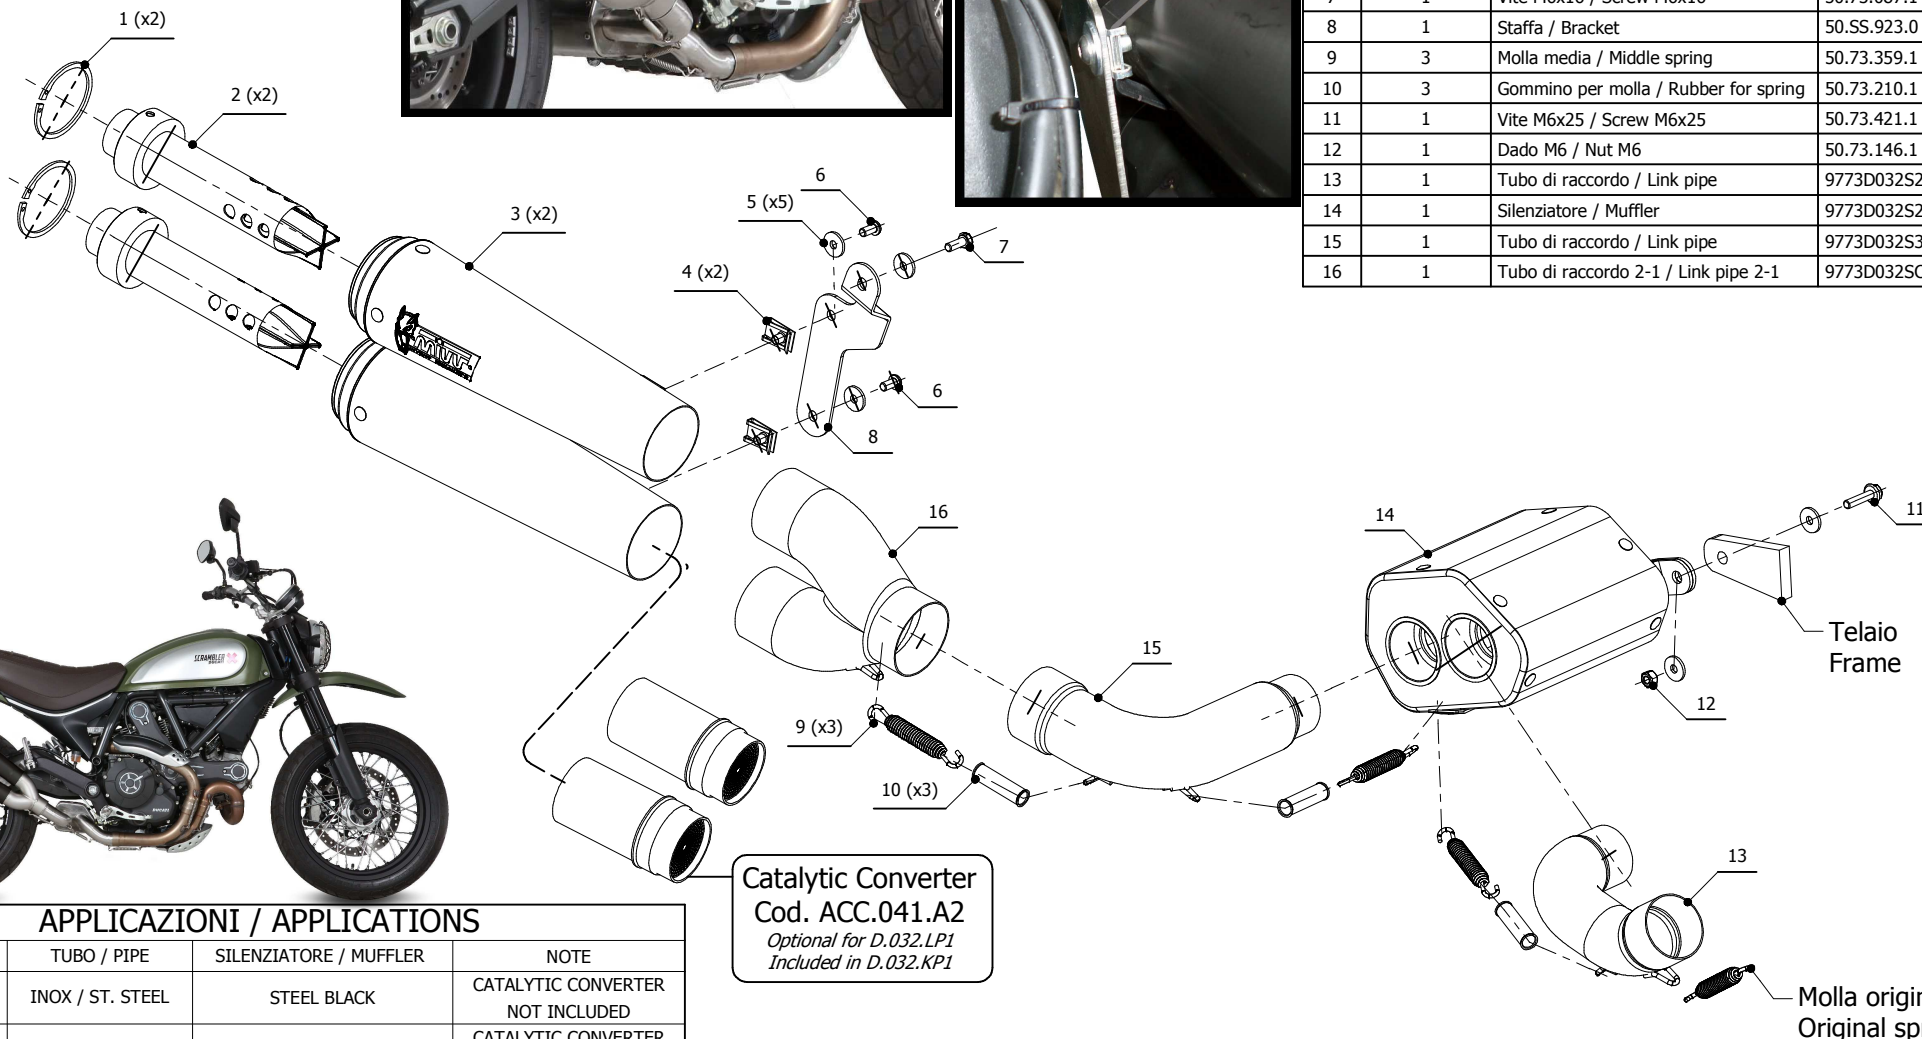

**MODEL** DUCATI SCRAMBLER

**YEAR** 2015 -->

**SCHEMATIC**

**LINE** SLIP ON

**MUFFLER** X-CONE PLUS

**ELENCO PARTI / PARTS LIST**

#	QTÀ / QTY	DESCRIZIONE / DESCRIPTION	CODICE / CODE
1	2	Anello Seger / Seger ring	50.73.218.1
2	2	DB killer / DB killer	50.DK.070.0
3	2	Silenziatore / Muffler	X-CONE PLUS
4	2	Dado rapido / Cage nut	50.66.009.1
5	5	Rondella M6 / Washer M6	50.73.187.1
6	2	Vite M6 x 12 / Screw M6 x 12	50.72.024.1
7	1	Vite M6x16 / Screw M6x16	50.73.087.1
8	1	Staffa / Bracket	50.SS.923.0
9	3	Molla media / Middle spring	50.73.359.1
10	3	Gommino per molla / Rubber for spring	50.73.210.1
11	1	Vite M6x25 / Screw M6x25	50.73.421.1
12	1	Dado M6 / Nut M6	50.73.146.1
13	1	Tubo di raccordo / Link pipe	9773D032S2A
14	1	Silenziatore / Muffler	9773D032S2B
15	1	Tubo di raccordo / Link pipe	9773D032S3C
16	1	Tubo di raccordo 2-1 / Link pipe 2-1	9773D032S1

**Catalytic Converter**  
Cod. ACC.041.A2  
*Optional for D.032.LP1*  
*Included in D.032.KP1*

**APPLICAZIONI / APPLICATIONS**

CODICE / CODE	TUBO / PIPE	SILENZIATORE / MUFFLER	NOTE
D.032.LP1	INOX / ST. STEEL	STEEL BLACK	CATALYTIC CONVERTER NOT INCLUDED
D.032.KP1	INOX / ST. STEEL	STEEL BLACK	CATALYTIC CONVERTER INCLUDED