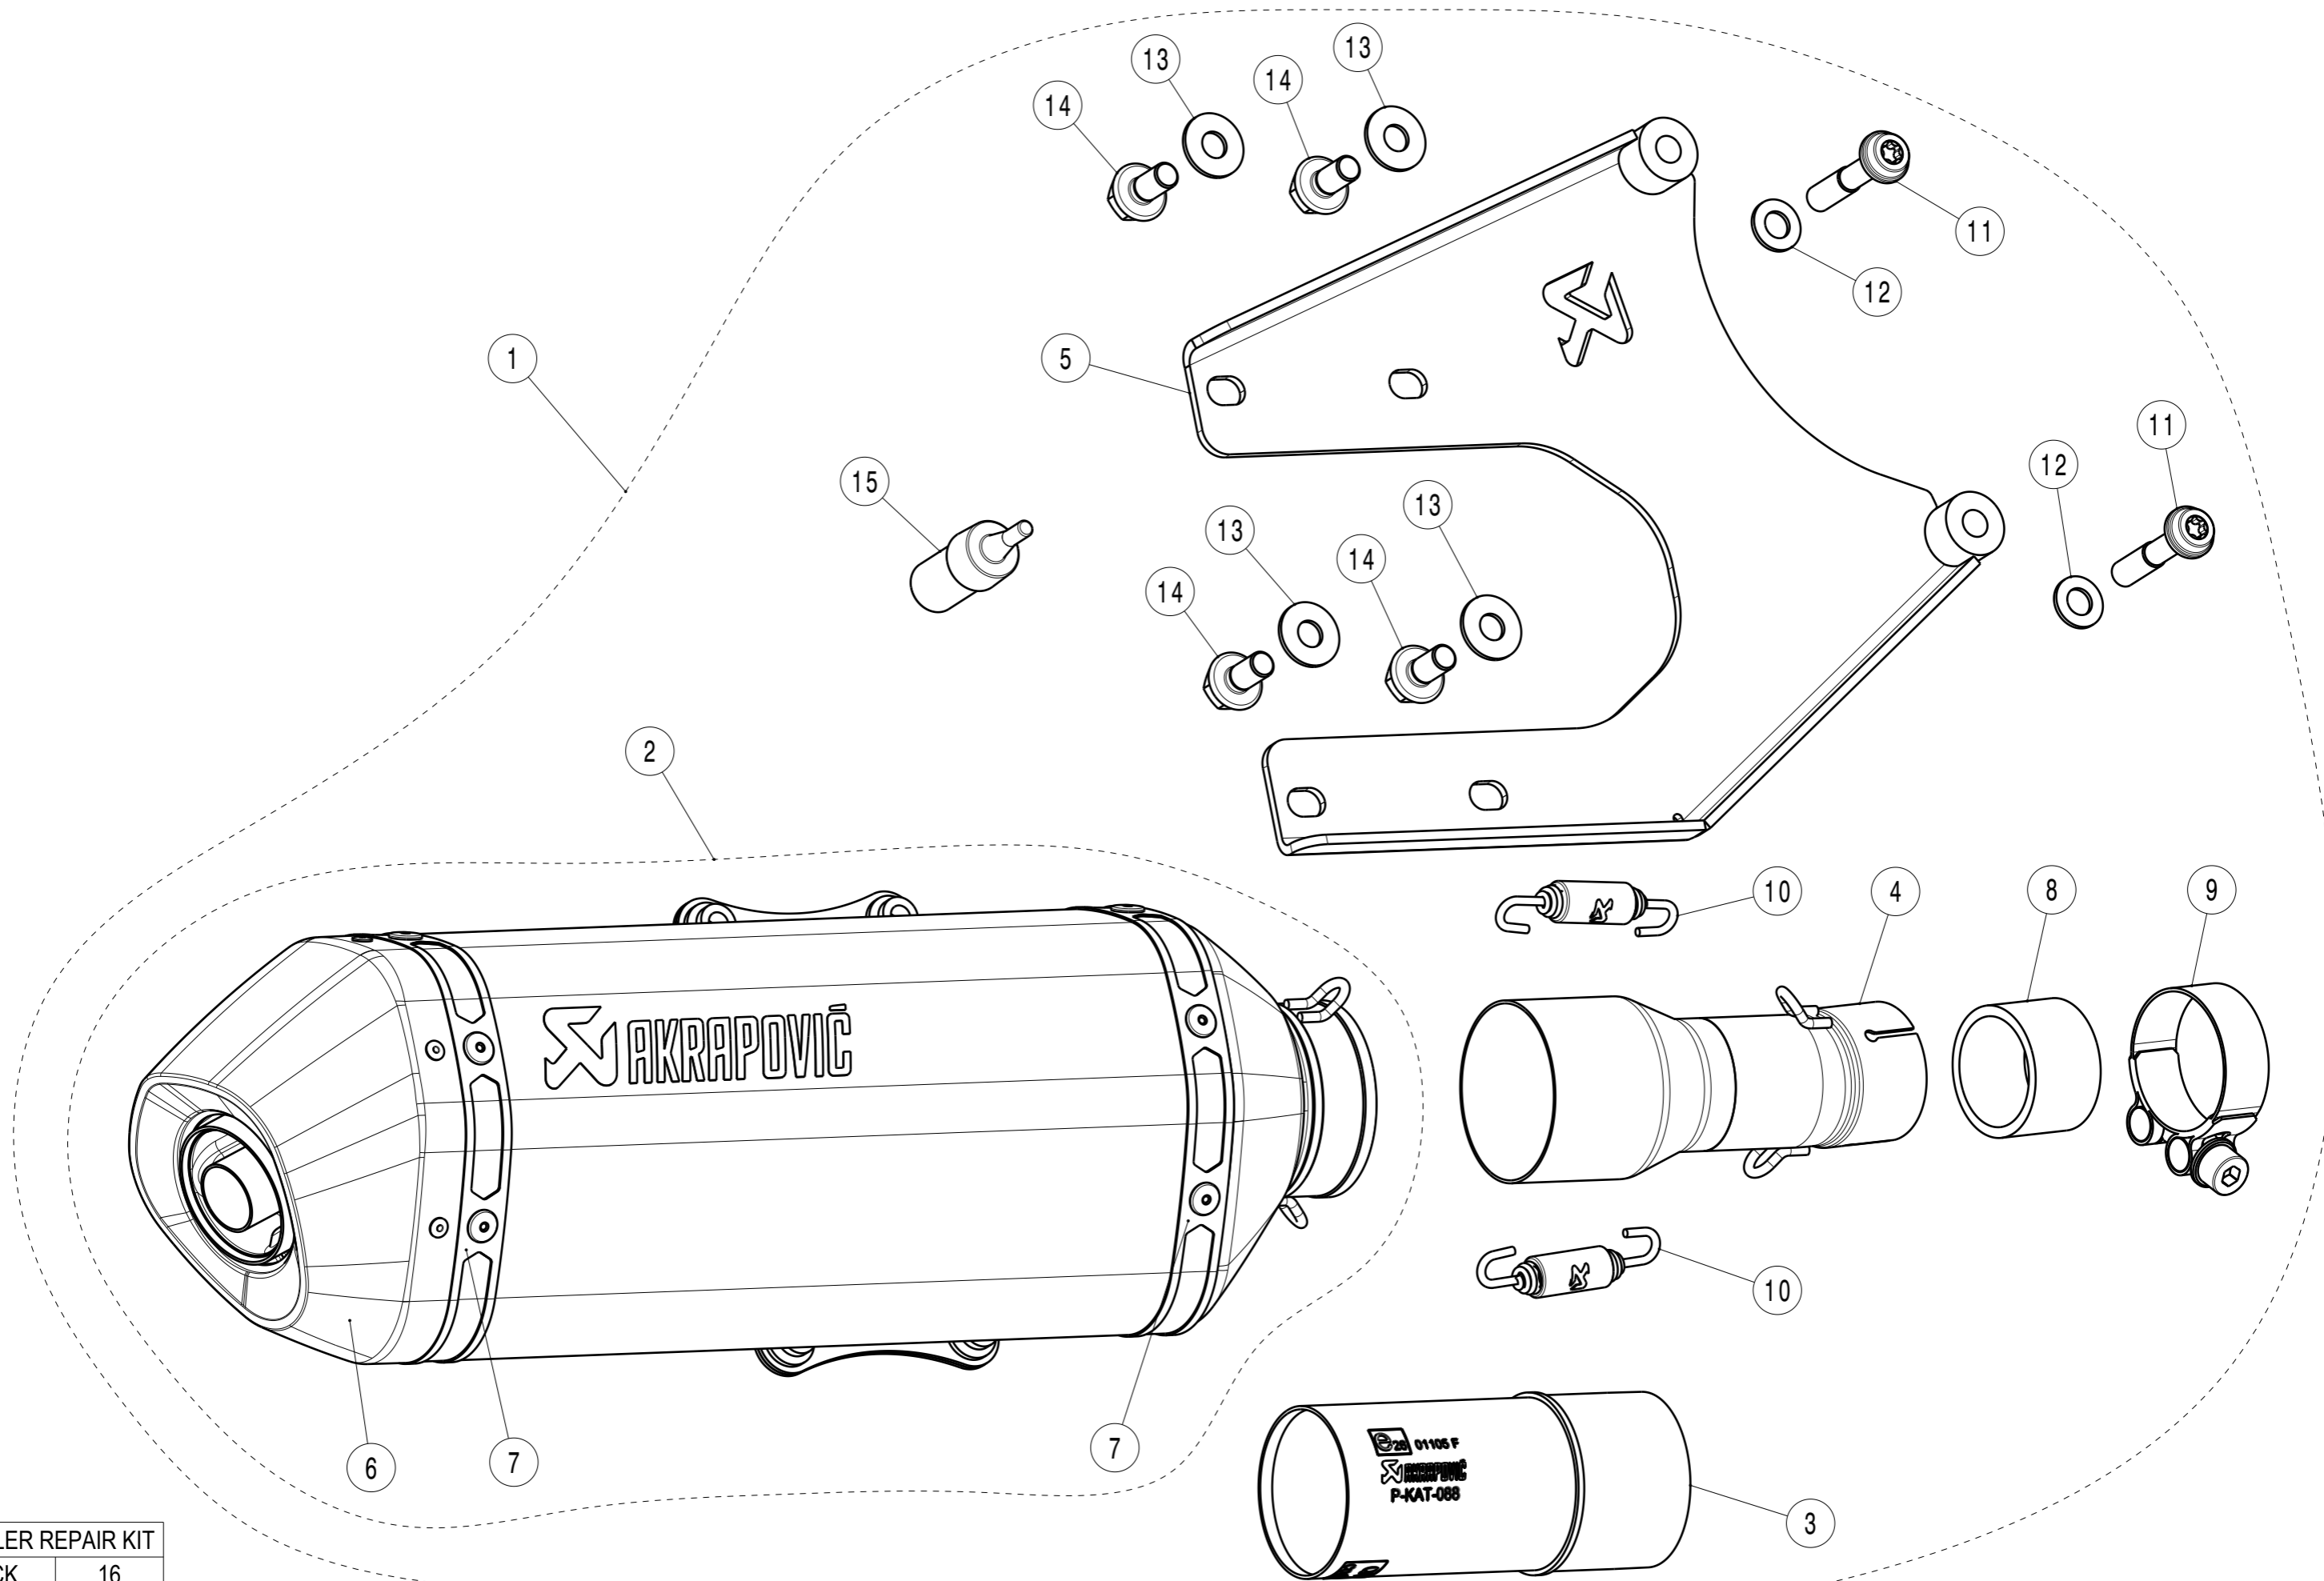

WARNING! EC TYPE APPROVAL IS VALID ONLY WHEN CATALYTIC CONVERTER IS INSTALLED!

MUFFLER REPAIR KIT	
REPACK	16
SLEEVE	17

No.	SalesCode	Description	Qty.
1	S-VE125SO3-HZBL	slip on system	1
2	M-HZ07702SSBL	muffler	1
3	P-KAT-088/1	catalytic converter	1
4	L-VE125SO2	link pipe SS	1
5	P-X138/1	bracket SS black	1
6	V-EC305	end cap	1
7	P-TT67	belt TI for CA sleeve	2
8	P-G72	graphite gasket	1
9	P-R65	clamp SS	1
10	P-S2/1	spring	2
11	P-FB156	screw FE	2
12	P-DR38	washer	2
13	P-DR86	washer SS	4
14	P-FB54	bolt	4
15	P-LT1	screw sealant	1
16	P-RPCK113	muffler repack kit	1
17	P-RKS721Z270BL	muffler sleeve kit	1
18	V-TUV334	noise insert	1