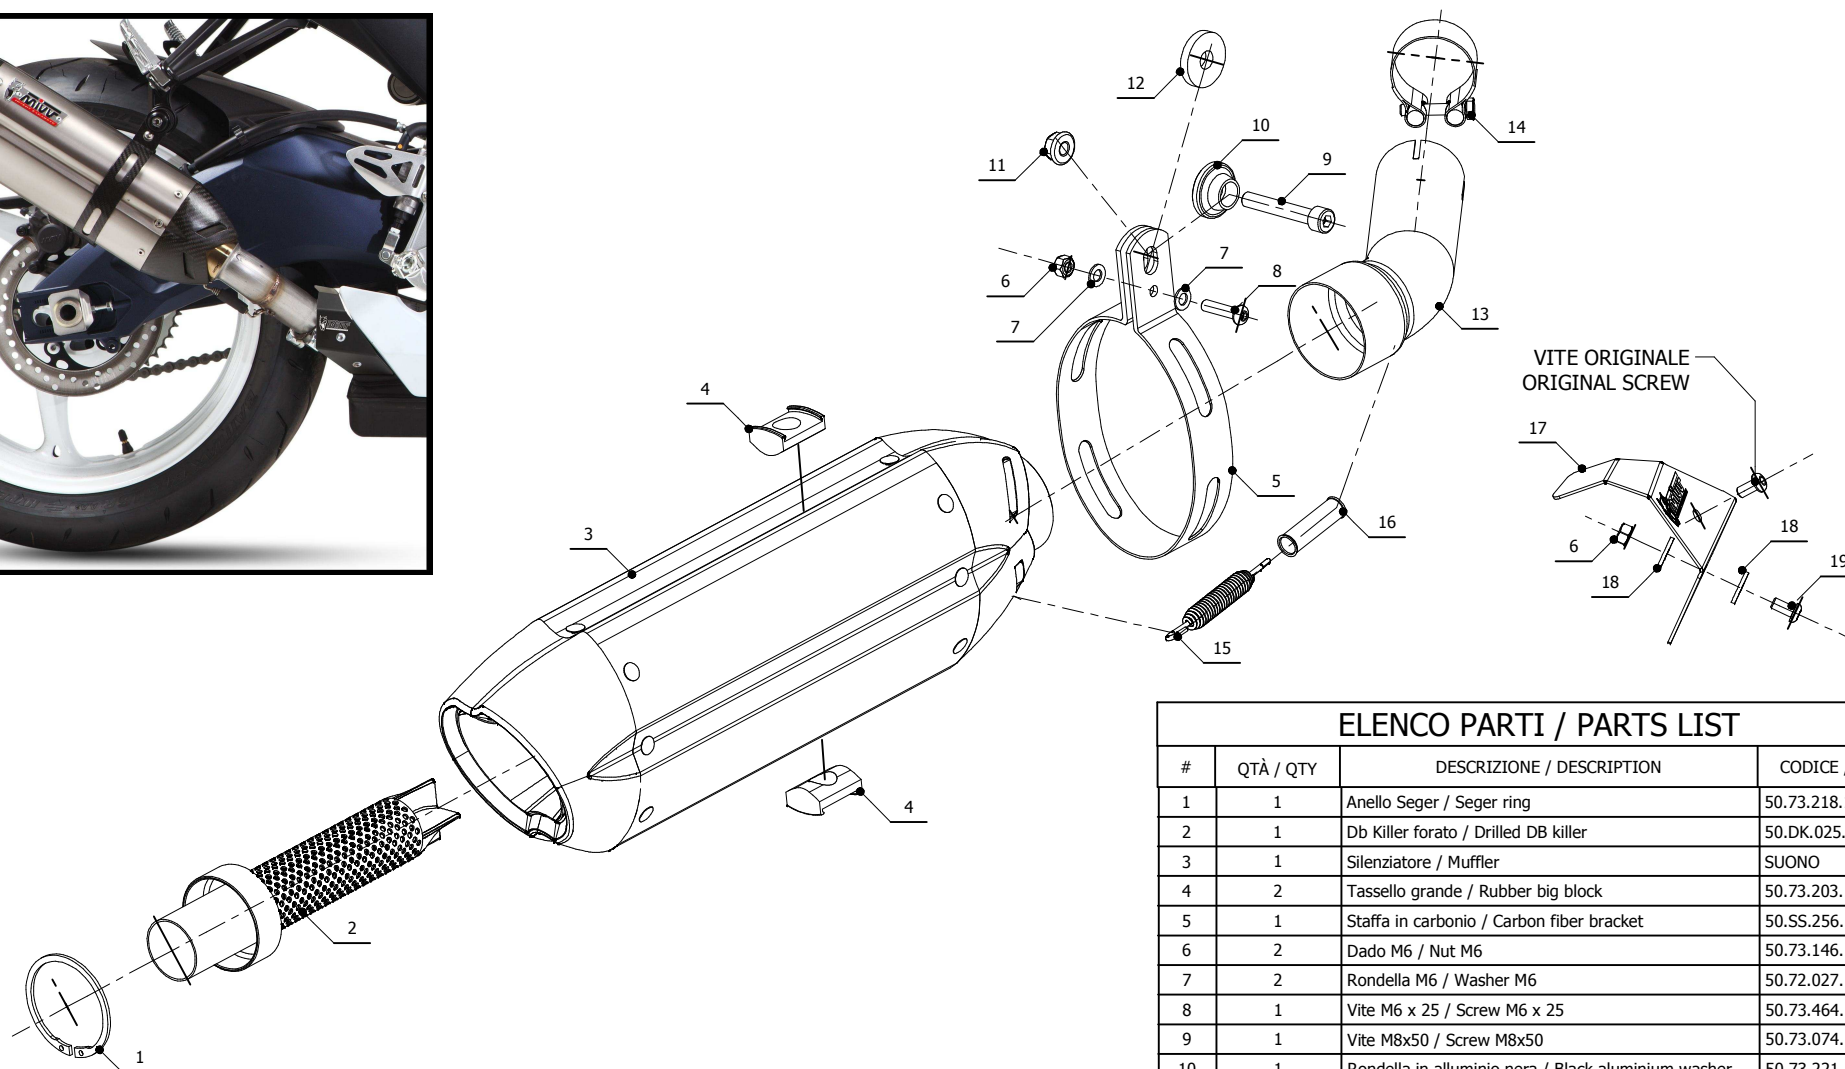

MODEL SUZUKI GSX-R 600 / 750

YEAR 2011 -->

LINE SPORT

MUFFLER SUONO

SCHEMATIC

VITE ORIGINALE
ORIGINAL SCREW

ELENCO PARTI / PARTS LIST

#	QTÀ / QTY	DESCRIZIONE / DESCRIPTION	CODICE / CODE
1	1	Anello Seger / Seger ring	50.73.218.1
2	1	Db Killer forato / Drilled DB killer	50.DK.025.0
3	1	Silenziatore / Muffler	SUONO
4	2	Tassello grande / Rubber big block	50.73.203.1
5	1	Staffa in carbonio / Carbon fiber bracket	50.SS.256.1
6	2	Dado M6 / Nut M6	50.73.146.1
7	2	Rondella M6 / Washer M6	50.72.027.1
8	1	Vite M6 x 25 / Screw M6 x 25	50.73.464.1
9	1	Vite M8x50 / Screw M8x50	50.73.074.1
10	1	Rondella in alluminio nera / Black aluminium washer	50.73.221.1
11	1	Dado 8 MA flangiato / Flanged nut 8 MA	50.73.052.1
12	1	Rondella in gomma / Rubber washer	50.73.227.1
13	1	Tubo di raccordo / Link pipe	9773S036S2
14	1	Fascetta Ø 44/47 mm / Pipe clamp Ø 44/47 mm	50.FA.006.1
15	1	Molla media / Middle spring	50.73.359.1
16	1	Tubo in gomma per molla / Rubber pipe for spring	50.73.210.1
17	1	Copertura in alluminio / Aluminium cover	50.CR.016.0
18	2	Rondella M6 / Washer M6	50.73.187.1
19	1	Vite M6 x 12 / Screw M6 x 12	50.72.024.1

APPLICAZIONI / APPLICATIONS

CODICE / CODE	TUBO / PIPE	SILENZIATORE / MUFFLER	FASCETTA / CLAMP
S.036.L7	INOX / ST. STEEL	INOX (COPPE CARBONIO) / ST. STEEL (CARBON CAPS)	CARBONIO / CARBON FIBER
S.036.L9	INOX / ST. STEEL	CARBONIO (COPPE CARBONIO) / CARBON (CARBON CAPS)	CARBONIO / CARBON FIBER