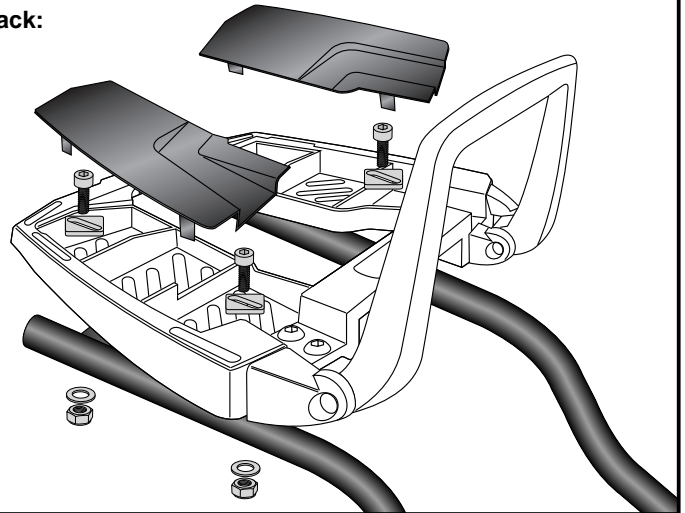

Fastening of the Alurack/Easyracks:

On the mounting adapters.

Use allen screws M6 x 20 and special washer 20x20xø6,4. Secure with washers ø6,4 and self-lock nuts M6. Mount the plastic cover.

3

Alurack:

Easyrack: