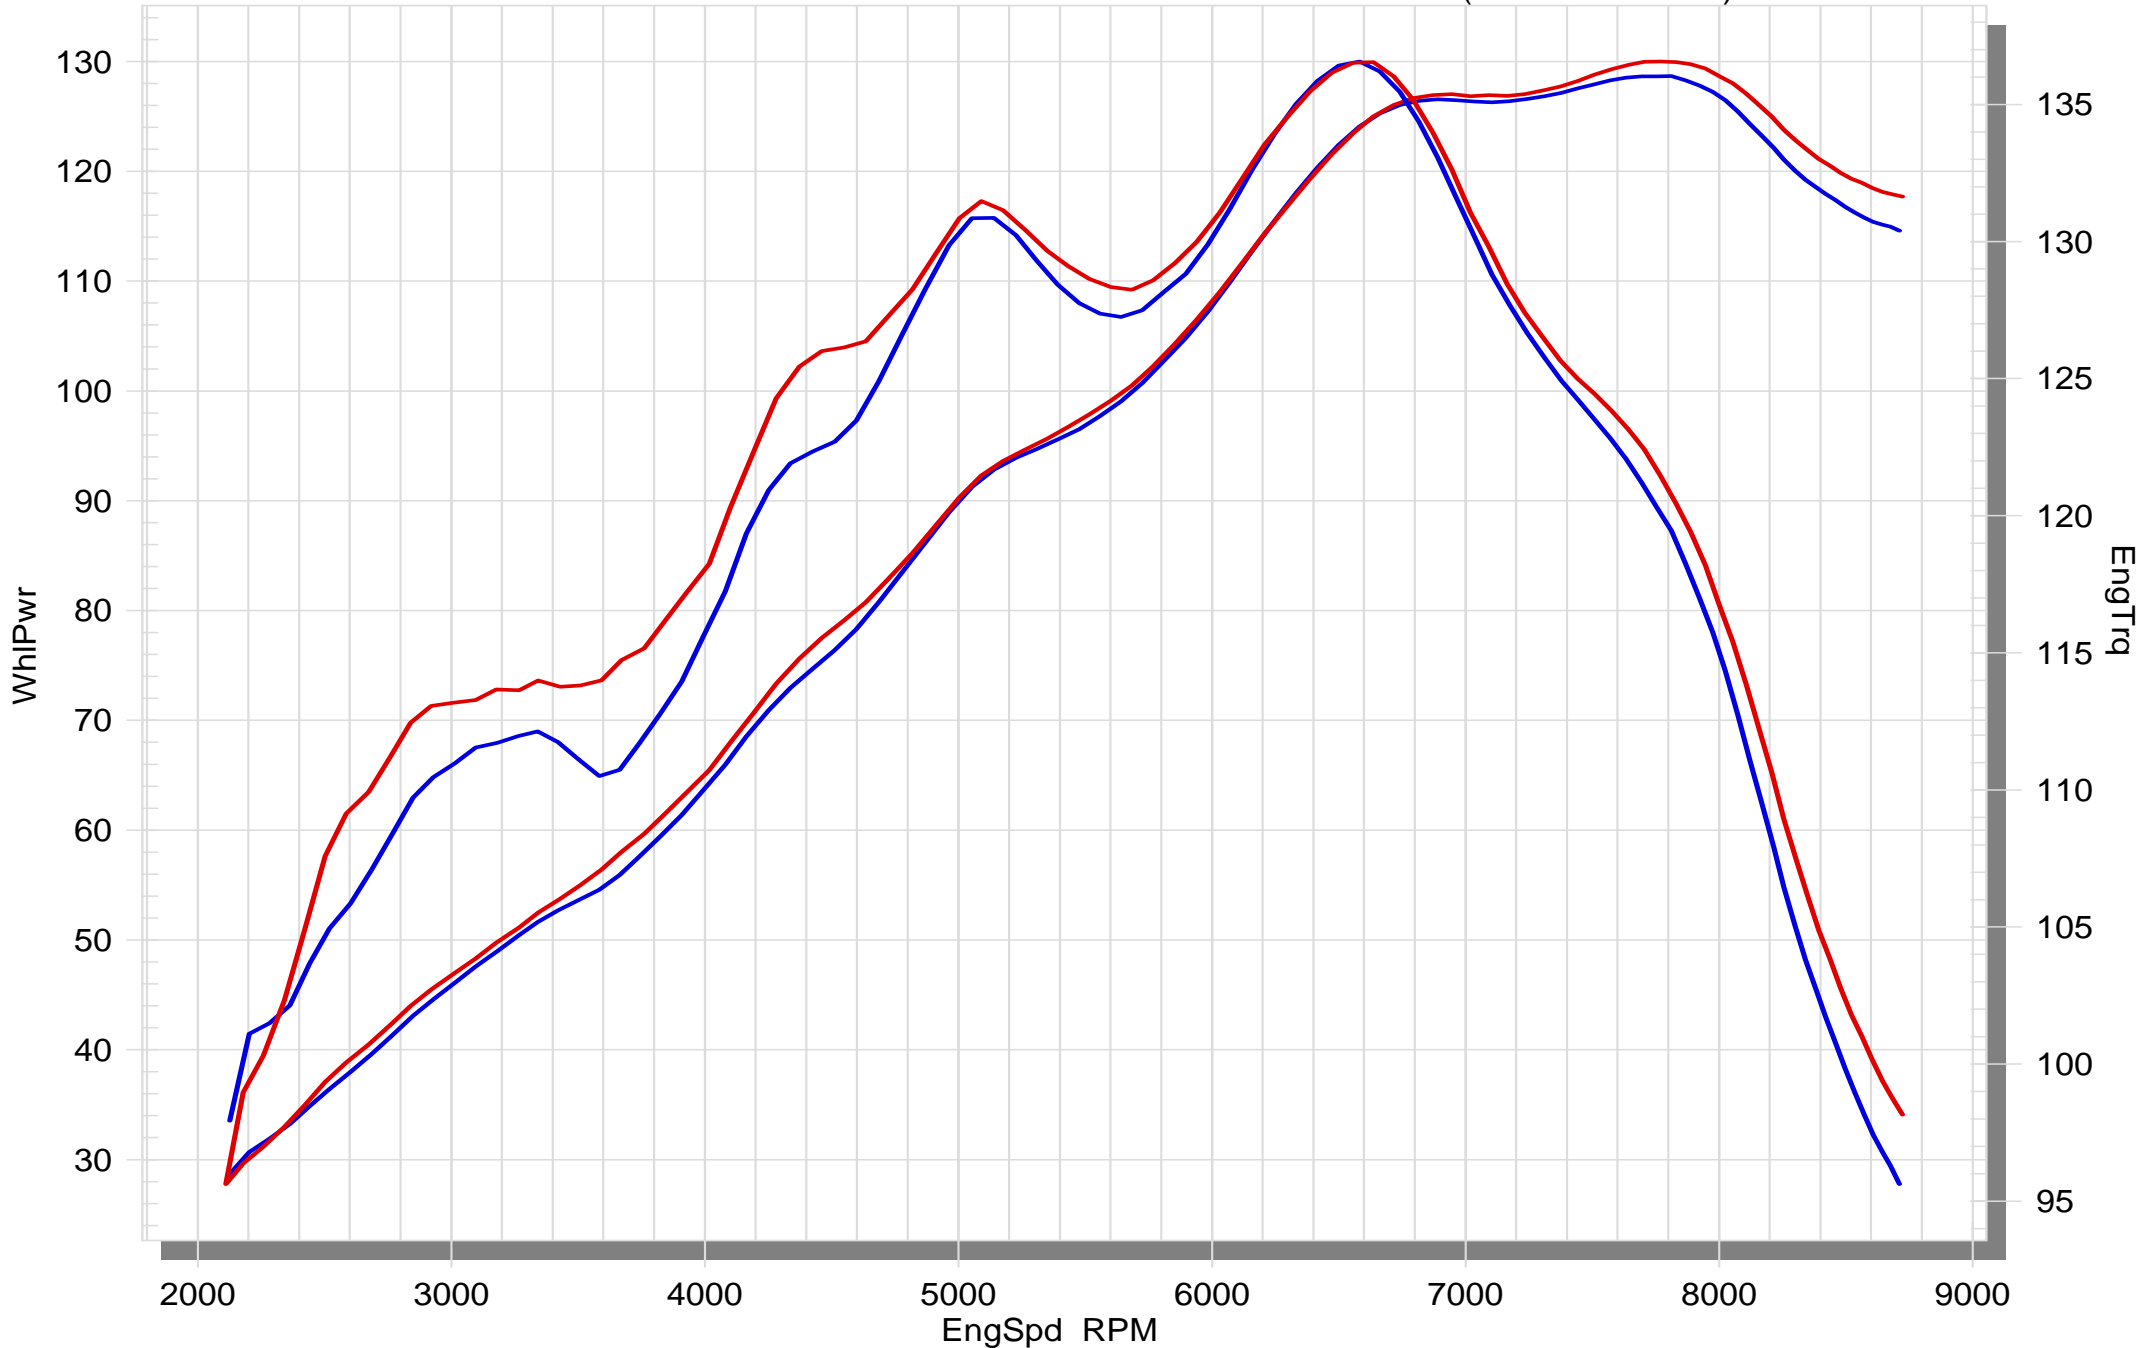

BMW R 1250 RT (K52)

STOCK

SLIP-ON (WO Noise Insert)

BMW R 1250 RT (K52)

STOCK

SLIP-ON (W Noise Insert)