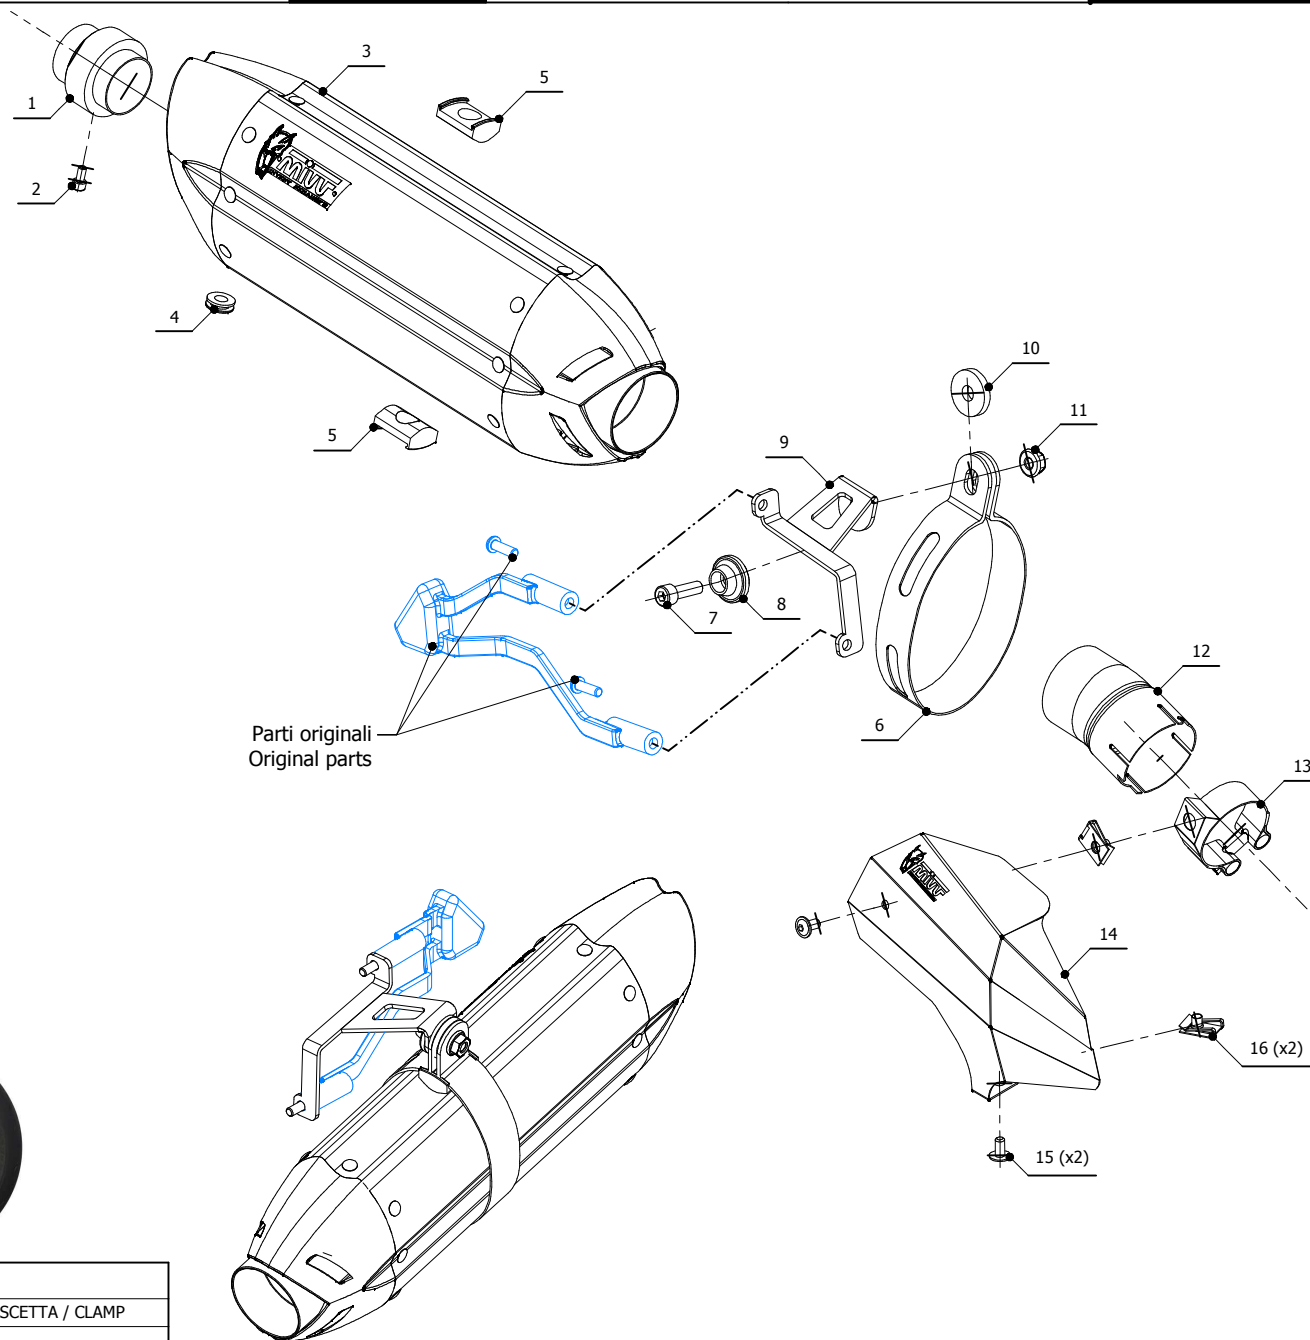

MODEL DUCATI MULTISTRADA 1200
DUCATI MULTISTRADA 1260

YEAR 2015 - 2017
2018 -->

SCHEMATIC

LINE SLIP ON

MUFFLER SUONO

ELENCO PARTI / PARTS LIST

	QTÀ / QT	DESCRIZIONE / DESCRIPTION	CODICE / CODE
1	1	DB killer / DB killer	50.DK.075.0
2	1	Vite M5x10 / Screw M5 x 10	50.73.858.1
3	1	Silenziatore / Muffler	SUONO 270
4	1	Tappo in gomma / Rubber stopper	50.73.266.1
5	2	Tassello / Rubber block	50.73.203.1
6	1	Staffa in carbonio / Carbon fiber bracket	50.SS.180.1
7	1	Vite M8x25 / Screw M8x25	50.73.064.1
8	1	Rondella in alluminio nera / Black aluminium washer	50.73.221.1
9	1	Staffa / Bracket	50.SS.951.0
10	1	Rondella in gomma / Rubber washer	50.73.227.1
11	1	Dado M8 flangiato / Flanged nut M8	50.73.393.1
12	1	Tubo di raccordo / Link pipe	9773D034S2
13	1	Fascetta / Pipe clamp	50.73.900.0
14	1	Cover acciaio nero / Black steel cover	50.CR.041.0
15	2	Vite M6x12 / Screw M6x12	50.00.063.1
16	2	Dado rapido / Cage nut	50.66.009.1

APPLICAZIONI / APPLICATIONS

CODICE / CODE	SILENZIATORE / MUFFLER	TUBO / PIPE	FASCETTA / CLAMP
D.034.L7	INOX (COPPE CARBONIO) / ST. STEEL (CARBON CAPS)	INOX / ST. STEEL	CARBONIO / CARBON FIBER
D.034.L9	STEEL BLACK		