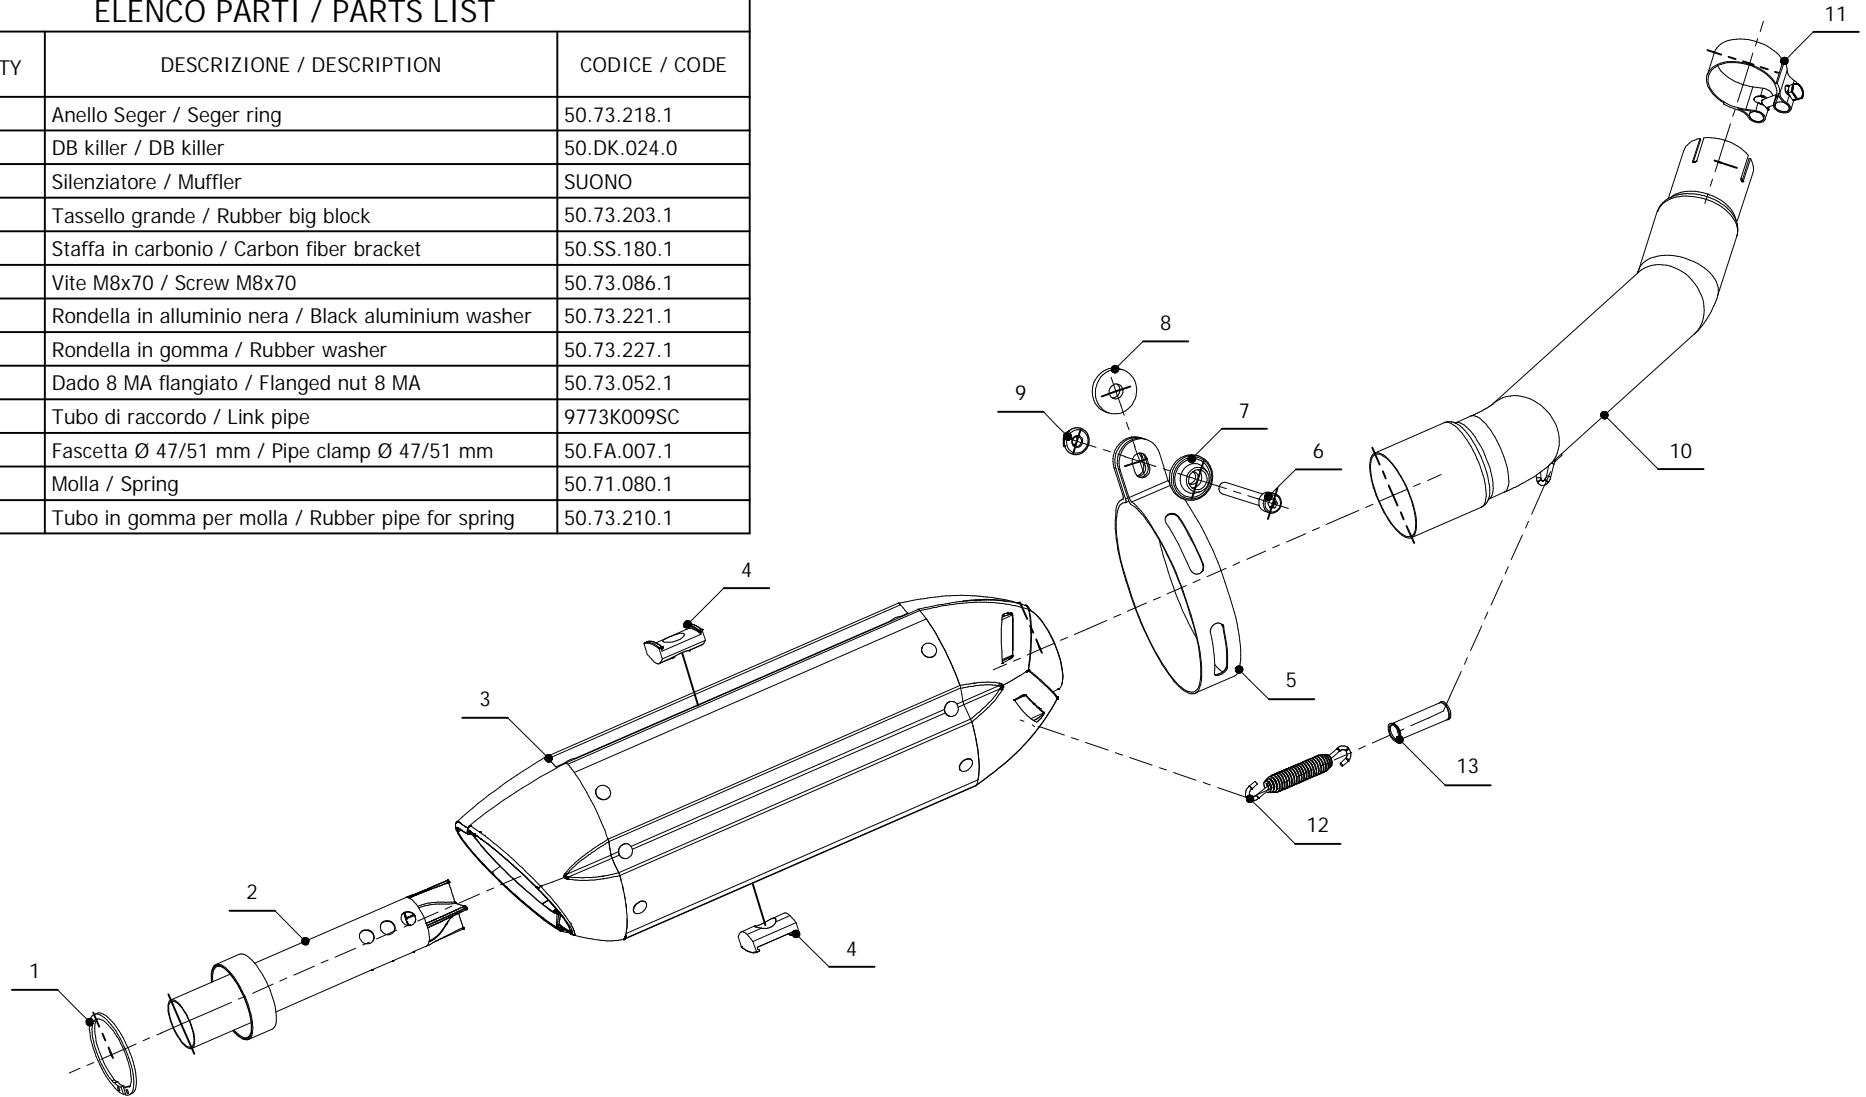

MODEL KAWASAKI ZX-6 R 636 / ZX-6 RR

YEAR 2003-2004

LINE SPORT

MUFFLER SUONO

SCHEMATIC

ELENCO PARTI / PARTS LIST

#	QTA / QTY	DESCRIZIONE / DESCRIPTION	CODICE / CODE
1	1	Anello Seger / Seger ring	50.73.218.1
2	1	DB killer / DB killer	50.DK.024.0
3	1	Silenziatore / Muffler	SUONO
4	2	Tassello grande / Rubber big block	50.73.203.1
5	1	Staffa in carbonio / Carbon fiber bracket	50.SS.180.1
6	1	Vite M8x70 / Screw M8x70	50.73.086.1
7	1	Rondella in alluminio nera / Black aluminium washer	50.73.221.1
8	1	Rondella in gomma / Rubber washer	50.73.227.1
9	1	Dado 8 MA flangiato / Flanged nut 8 MA	50.73.052.1
10	1	Tubo di raccordo / Link pipe	9773K009SC
11	1	Fascetta Ø 47/51 mm / Pipe clamp Ø 47/51 mm	50.FA.007.1
12	1	Molla / Spring	50.71.080.1
13	1	Tubo in gomma per molla / Rubber pipe for spring	50.73.210.1

APPLICAZIONI / APPLICATIONS

CODICE / CODE	TUBO / PIPE	SILENZIATORE / MUFFLER	FASCETTA / CLAMP
K.009.L7	INOX / ST. STEEL	INOX (COPPE CARBONIO) / ST. STEEL (CARBON CAPS)	CARBONIO / CARBON FIBER
K.009.L9	INOX / ST. STEEL	CARBONIO (COPPE CARBONIO) / CARBON (CARBON CAPS)	CARBONIO / CARBON FIBER