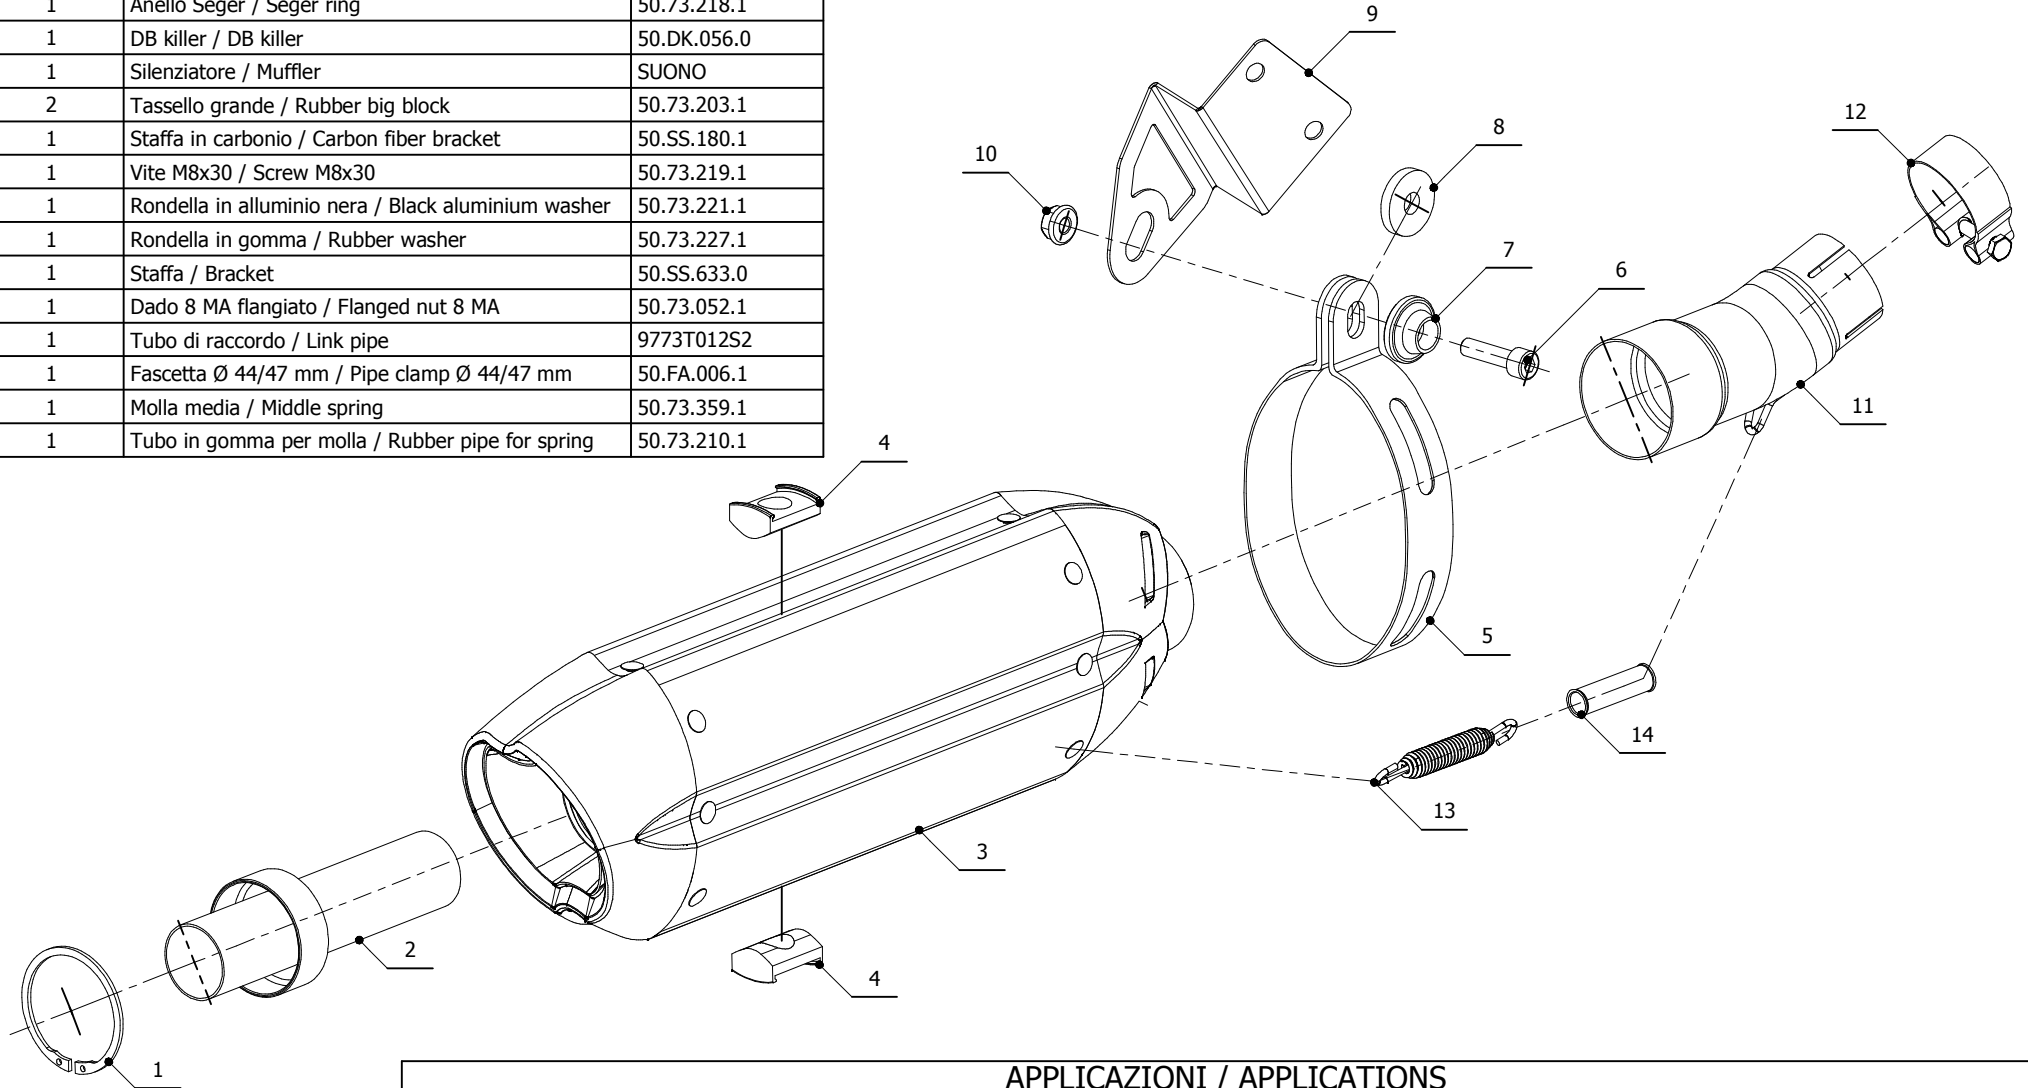

MODEL TRIUMPH SPEED TRIPLE

YEAR 2011-->

LINE SPORT

MUFFLER SUONO

SCHEMATIC

ELENCO PARTI / PARTS LIST

#	QTÀ / QTY	DESCRIZIONE / DESCRIPTION	CODICE / CODE
1	1	Anello Seger / Seger ring	50.73.218.1
2	1	DB killer / DB killer	50.DK.056.0
3	1	Silenziatore / Muffler	SUONO
4	2	Tassello grande / Rubber big block	50.73.203.1
5	1	Staffa in carbonio / Carbon fiber bracket	50.SS.180.1
6	1	Vite M8x30 / Screw M8x30	50.73.219.1
7	1	Rondella in alluminio nera / Black aluminium washer	50.73.221.1
8	1	Rondella in gomma / Rubber washer	50.73.227.1
9	1	Staffa / Bracket	50.SS.633.0
10	1	Dado 8 MA flangiato / Flanged nut 8 MA	50.73.052.1
11	1	Tubo di raccordo / Link pipe	9773T012S2
12	1	Fascetta Ø 44/47 mm / Pipe clamp Ø 44/47 mm	50.FA.006.1
13	1	Molla media / Middle spring	50.73.359.1
14	1	Tubo in gomma per molla / Rubber pipe for spring	50.73.210.1

APPLICAZIONI / APPLICATIONS

CODICE / CODE	TUBO / PIPE	SILENZIATORE / MUFFLER	FASCETTA / CLAMP	CODICE OMOL. / HOMOL. CODE
T.012.L7	INOX / ST. STEEL	INOX (COPPE CARBONIO) / ST. STEEL (CARBON CAPS)	CARBONIO / CARBON FIBER	ME044 e9 1345
T.012.L9	INOX / ST. STEEL	CARBONIO (COPPE CARBONIO) / CARBON (CARBON CAPS)	CARBONIO / CARBON FIBER	ME044 e9 1345