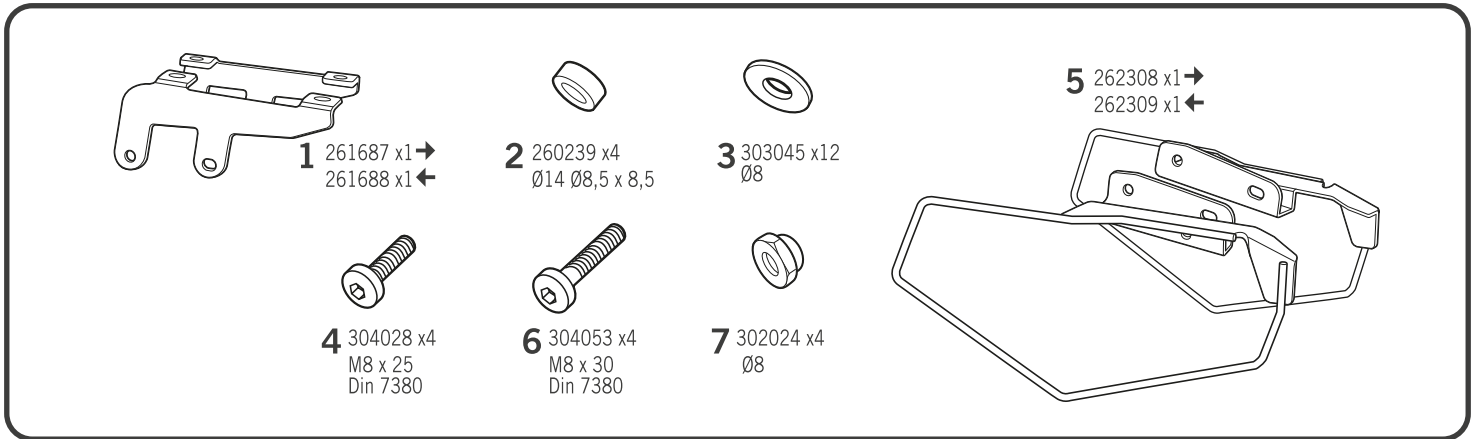

## YAMAHA MT 07 '18 SIDE BAG HOLDER Y0MT78SE

**ATTENTION:** For a full equip assembly, mount the Side Bag Holder after the top master.

**IMPORTANT:** Based on European models. For compatibility with models in other continents, check [www.shad.es](http://www.shad.es)