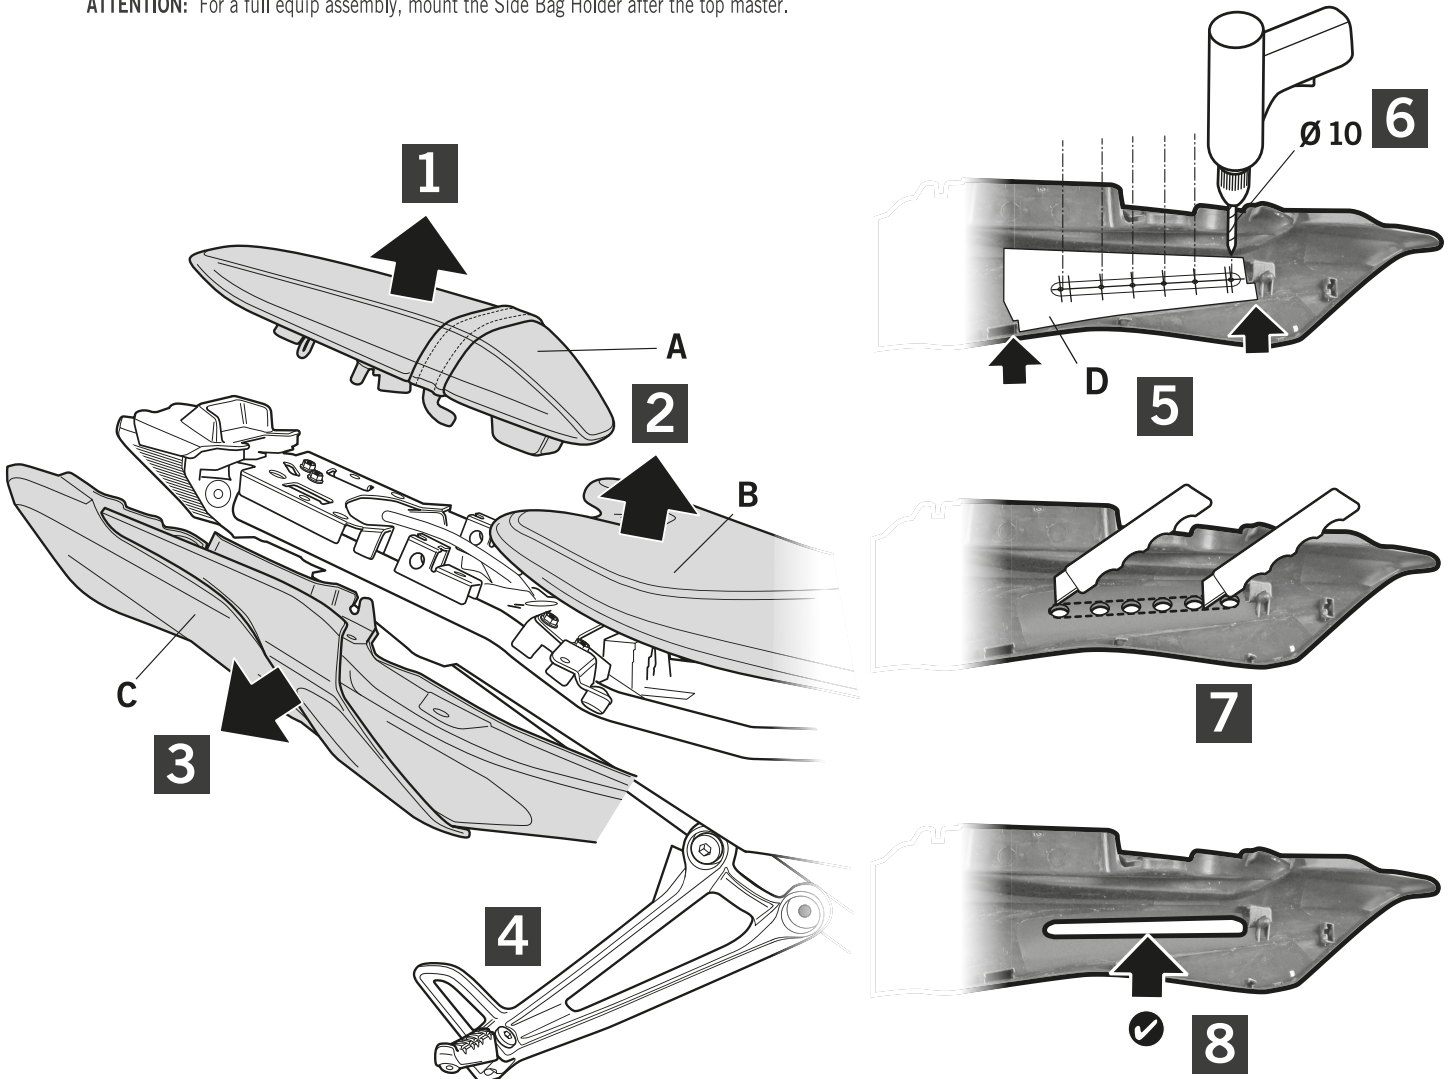

IMPORTANT: Based on European models. For compatibility with models in other continents, check www.shad.es