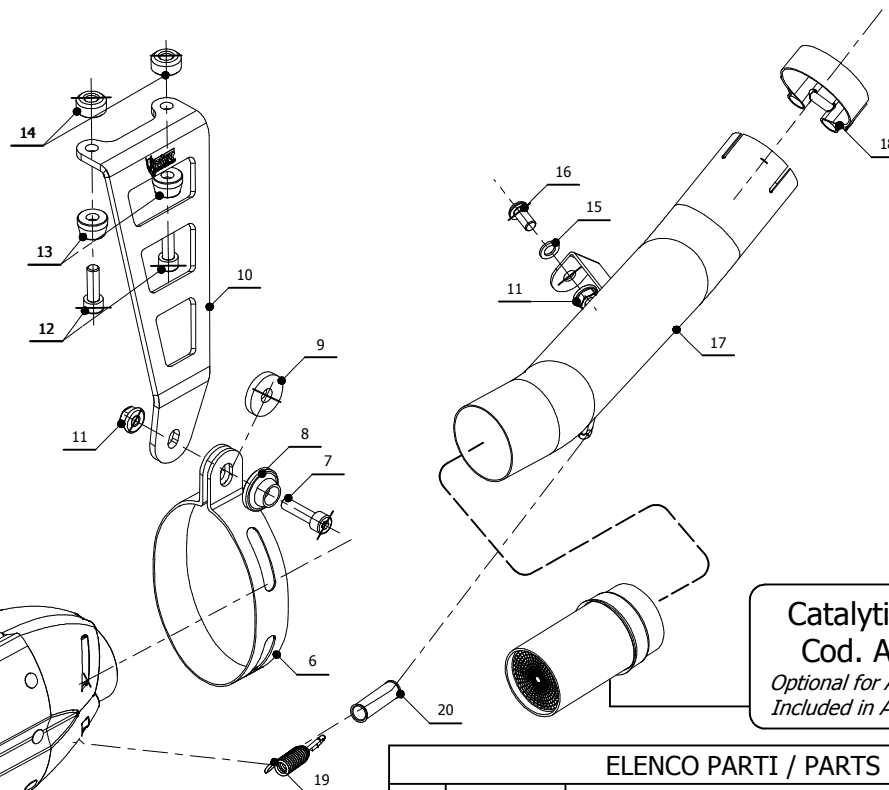

**MODEL** APRILIA RSV4 APRC  
APRILIA TUONO V4 APRC  
**LINE** SLIP ON

**YEAR** 2011 - 2016  
2011 - 2016  
**MUFFLER** SUONO

**SCHEMATIC**

**KIT PEDANA ORIGINALE / ORIGINALE FOOTREST KIT**

#	QTÀ / QTY	DESCRIZIONE / DESCRIPTION	CODICE / CODE
1	1	Vite M8 x 16 / Screw M8 x 16	50.73.098.1
2	1	Rondella M8 / Washer M8	50.73.270.1
3	1	Staffa / Bracket	50.SS.581.0
4	1	Distanziale in alluminio / Aluminium spacer (Øe.30 Øi.8,5 h.40)	50.SS.191.1
5	1	Vite M8x70 / Screw M8x70	50.73.086.1

**Catalytic Converter**  
**Cod. ACC.033.A1**  
*Optional for A.009.L7 - A.009.L9*  
*Included in A.009.K7 - A.009.K9*

**ELENCO PARTI / PARTS LIST**

#	QTÀ / QTY	DESCRIZIONE / DESCRIPTION	CODICE / CODE
1	1	Vite M5x12 / Screw M5 x 12	50.73.628.1
2	1	Db Killer forato / Drilled DB killer	50.DK.071.0
3	1	Tappo in gomma / Rubber stopper	50.73.266.1
4	1	Silenziatore / Muffler	SUONO 320
5	2	Tassello grande / Rubber big block	50.73.203.1
6	1	Staffa in carbonio / Carbon fiber bracket	50.SS.180.1
7	1	Vite M8x30 / Screw M8x30	50.73.219.1
8	1	Rondella in alluminio nera / Black aluminium washer	50.73.221.1
9	1	Rondella in gomma / Rubber washer	50.73.227.1
10	1	Staffa / Bracket	50.SS.623.0
11	2	Dado M8 flangiato / Flanged nut M8	50.73.052.1
12	2	Vite M8x25 / Screw M8x25	50.73.064.1
13	2	Rondella in alluminio / Aluminium washer	50.73.248.1
14	2	Distanziale in alluminio / Aluminium spacer (Øe.20 Øi.8,5 h.10)	50.SS.070.1
15	1	Rondella M8 / Washer M8	50.73.270.1
16	1	Vite M8 x 16 / Screw M8 x 16	50.73.098.1
17	1	Tube di raccordo / Link pipe	9773A00852
18	1	Fascetta Ø 56/59 mm / Pipe clamp Ø 56/59 mm	50.FA.009.1
19	1	Molla corta / Short Spring	50.73.123.1
20	1	Tube in gomma per molla / Rubber pipe for spring	50.73.210.1