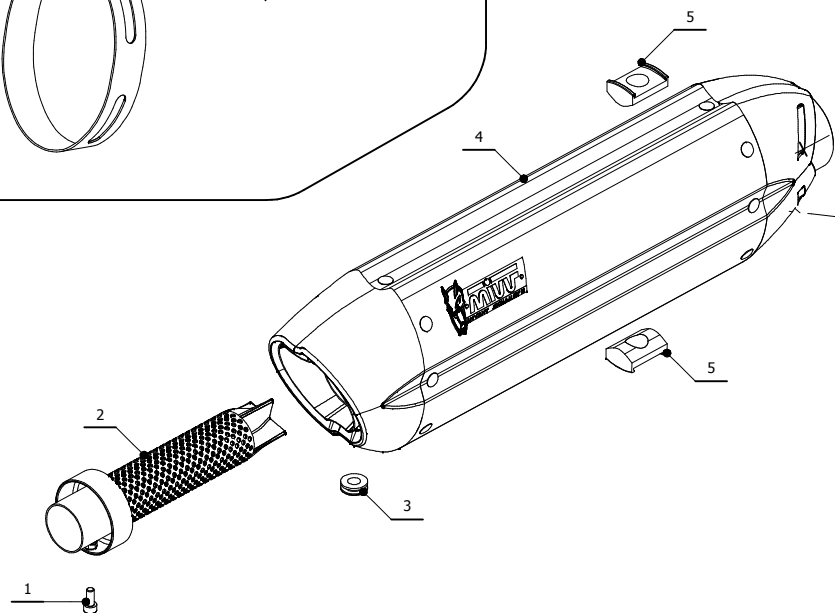

**MODEL** APRILIA RSV4 APRC  
APRILIA TUONO V4 APRC  
**LINE** SLIP ON

**YEAR** 2011 - 2016  
2011 - 2016  
**MUFFLER** SUONO

**SCHEMATIC**

**KIT PEDANA ORIGINALE / ORIGINALE FOOTREST KIT**

#	QTÀ / QTY	DESCRIZIONE / DESCRIPTION	CODICE / CODE
1	1	Vite M8 x 16 / Screw M8 x 16	50.73.098.1
2	1	Rondella M8 / Washer M8	50.73.270.1
3	1	Staffa / Bracket	50.SS.581.0
4	1	Distanziale in alluminio / Aluminium spacer (Øe.30 Øi.8,5 h.40)	50.SS.191.1
5	1	Vite M8x70 / Screw M8x70	50.73.086.1

**Catalytic Converter**  
**Cod. ACC.033.A1**  
*Optional for A.009.L7 - A.009.L9*  
*Included in A.009.K7 - A.009.K9*

**ELENCO PARTI / PARTS LIST**

#	QTÀ / QTY	DESCRIZIONE / DESCRIPTION	CODICE / CODE
1	1	Vite M5x12 / Screw M5 x 12	50.73.628.1
2	1	Db Killer forato / Drilled DB killer	50.DK.071.0
3	1	Tappo in gomma / Rubber stopper	50.73.266.1
4	1	Silenziatore / Muffler	SUONO 320
5	2	Tassello grande / Rubber big block	50.73.203.1
6	1	Staffa in carbonio / Carbon fiber bracket	50.SS.180.1
7	1	Vite M8x30 / Screw M8x30	50.73.219.1
8	1	Rondella in alluminio nera / Black aluminium washer	50.73.221.1
9	1	Rondella in gomma / Rubber washer	50.73.227.1
10	1	Staffa / Bracket	50.SS.623.0
11	2	Dado M8 flangiato / Flanged nut M8	50.73.052.1
12	2	Vite M8x25 / Screw M8x25	50.73.064.1
13	2	Rondella in alluminio / Aluminium washer	50.73.248.1
14	2	Distanziale in alluminio / Aluminium spacer (Øe.20 Øi.8,5 h.10)	50.SS.070.1
15	1	Rondella M8 / Washer M8	50.73.270.1
16	1	Vite M8 x 16 / Screw M8 x 16	50.73.098.1
17	1	Tube di raccordo / Link pipe	9773A00852
18	1	Fascetta Ø 56/59 mm / Pipe clamp Ø 56/59 mm	50.FA.009.1
19	1	Molla corta / Short Spring	50.73.123.1
20	1	Tube in gomma per molla / Rubber pipe for spring	50.73.210.1