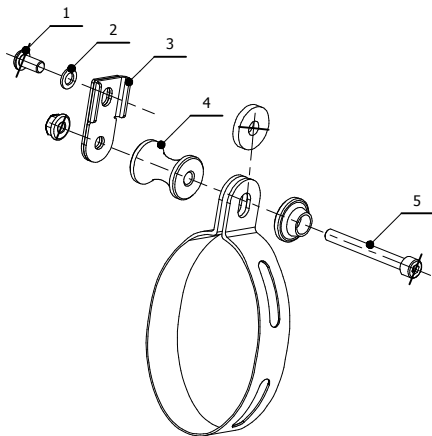

**MODEL** APRILIA RSV4 APRC  
APRILIA TUONO V4 APRC  
**LINE** SLIP ON

**YEAR** 2011 - 2016  
2011 - 2016  
**MUFFLER** SUONO

**SCHEMATIC**

**KIT PEDANA ORIGINALE / ORIGINALE FOOTREST KIT**

#	QTÀ / QTY	DESCRIZIONE / DESCRIPTION	CODICE / CODE
1	1	Vite M8 x 16 / Screw M8 x 16	50.73.098.1
2	1	Rondella M8 / Washer M8	50.73.270.1
3	1	Staffa / Bracket	50.SS.581.0
4	1	Distanziale in alluminio / Aluminium spacer (Øe.30 Øi.8,5 h.40)	50.SS.191.1
5	1	Vite M8x70 / Screw M8x70	50.73.086.1

**Catalytic Converter**  
**Cod. ACC.033.A1**  
*Optional for A.009.L7 - A.009.L9*  
*Included in A.009.K7 - A.009.K9*

**ELENCO PARTI / PARTS LIST**

#	QTÀ / QTY	DESCRIZIONE / DESCRIPTION	CODICE / CODE
1	1	Vite M5x12 / Screw M5 x 12	50.73.628.1
2	1	Db Killer forato / Drilled DB killer	50.DK.071.0
3	1	Tappo in gomma / Rubber stopper	50.73.266.1
4	1	Silenziatore / Muffler	SUONO 320
5	2	Tassello grande / Rubber big block	50.73.203.1
6	1	Staffa in carbonio / Carbon fiber bracket	50.SS.180.1
7	1	Vite M8x30 / Screw M8x30	50.73.219.1
8	1	Rondella in alluminio nera / Black aluminium washer	50.73.221.1
9	1	Rondella in gomma / Rubber washer	50.73.227.1
10	1	Staffa / Bracket	50.SS.623.0
11	2	Dado M8 flangiato / Flanged nut M8	50.73.052.1
12	2	Vite M8x25 / Screw M8x25	50.73.064.1
13	2	Rondella in alluminio / Aluminium washer	50.73.248.1
14	2	Distanziale in alluminio / Aluminium spacer (Øe.20 Øi.8,5 h.10)	50.SS.070.1
15	1	Rondella M8 / Washer M8	50.73.270.1
16	1	Vite M8 x 16 / Screw M8 x 16	50.73.098.1
17	1	Tube di raccordo / Link pipe	9773A00852
18	1	Fascetta Ø 56/59 mm / Pipe clamp Ø 56/59 mm	50.FA.009.1
19	1	Molla corta / Short Spring	50.73.123.1
20	1	Tube in gomma per molla / Rubber pipe for spring	50.73.210.1