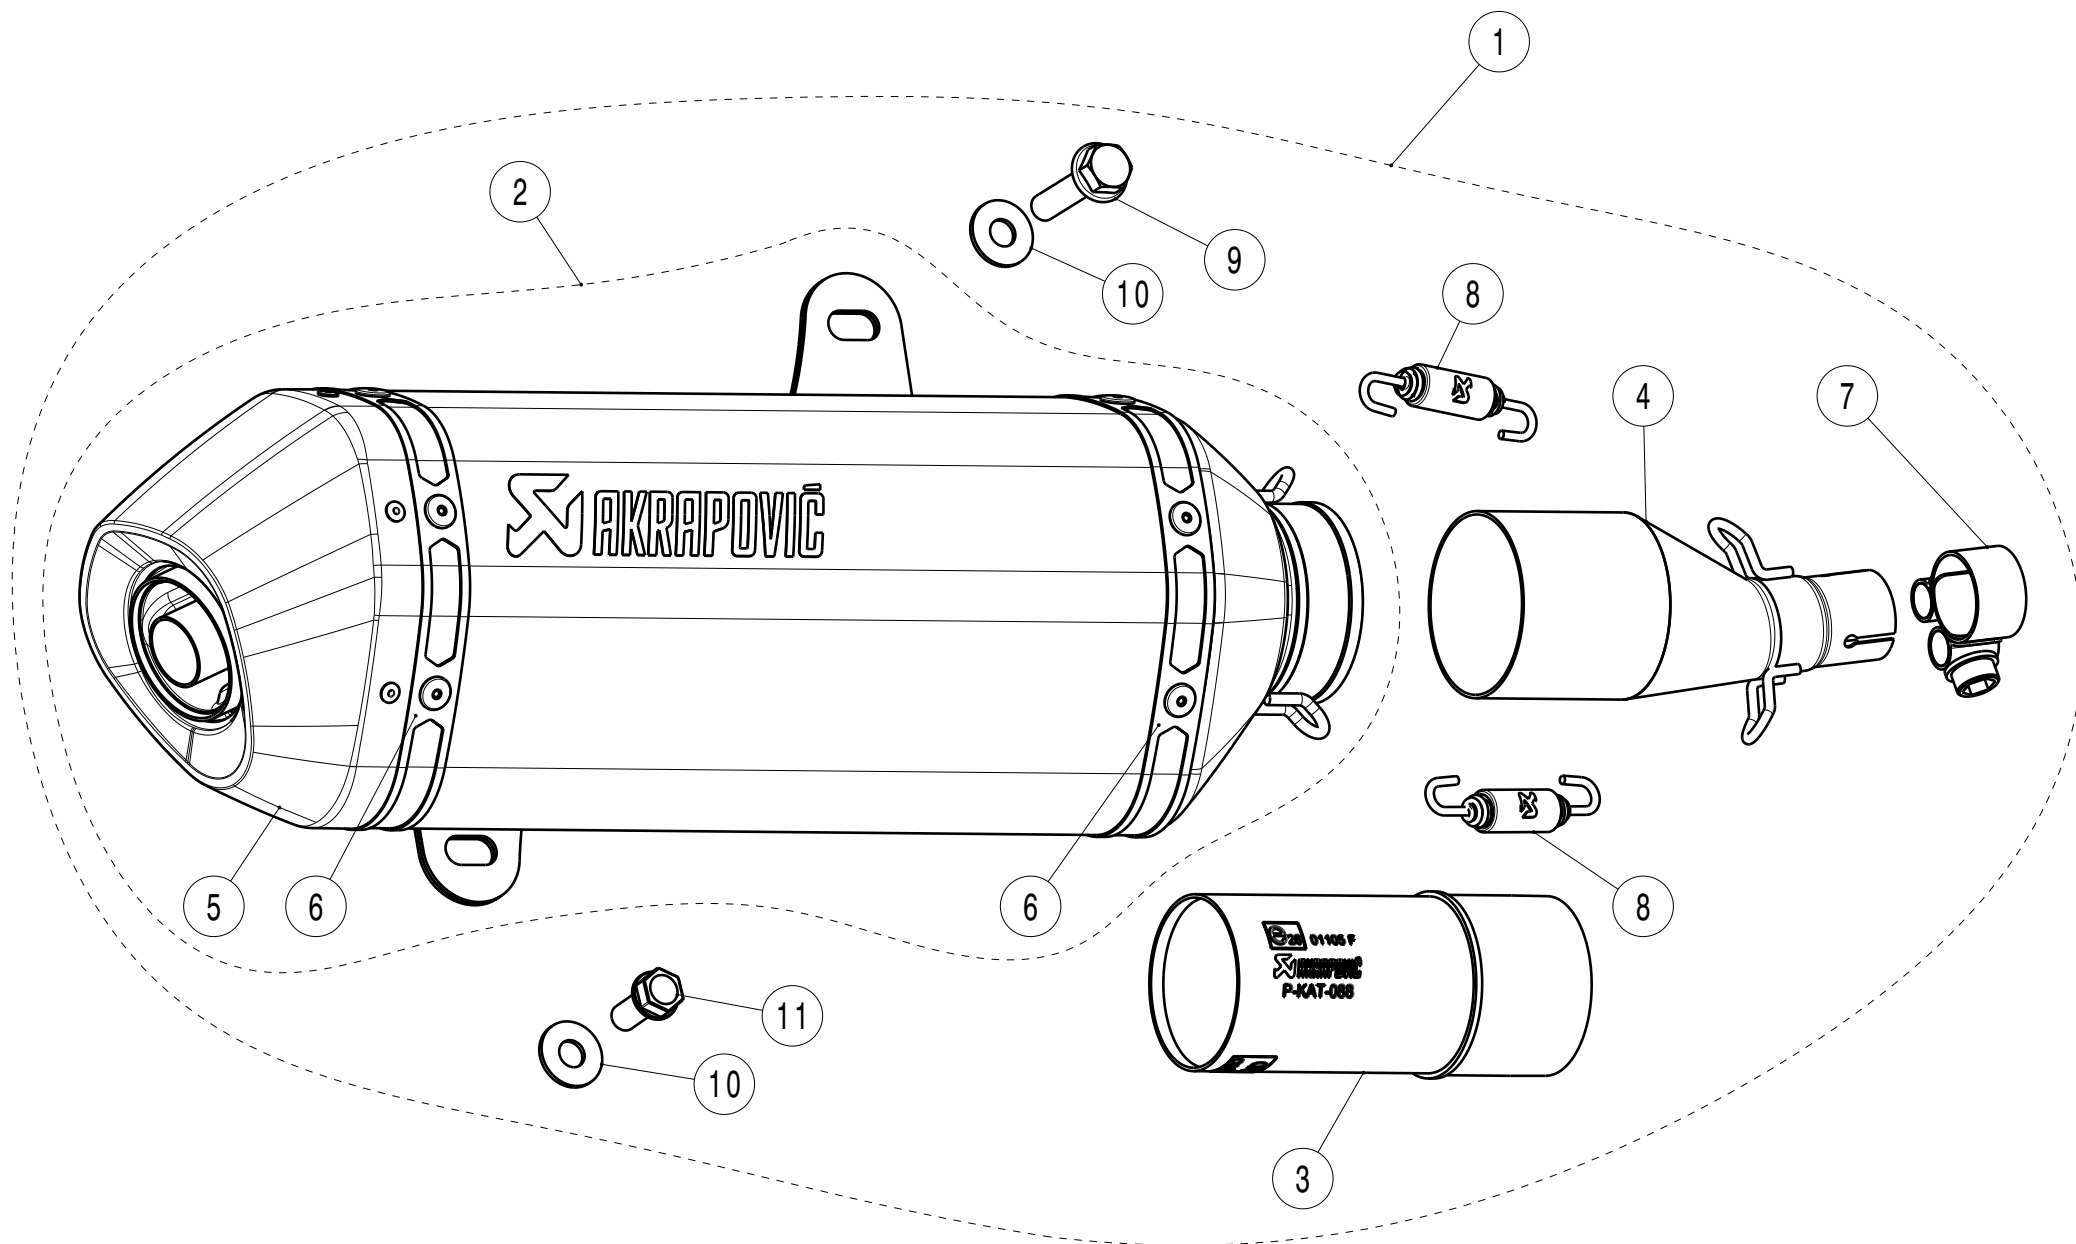

WARNING! EC TYPE APPROVAL IS VALID ONLY WHEN CATALYTIC CONVERTER IS INSTALLED!

MUFFLER REPAIR KIT	
REPACK	12
SLEEVE	13

No.	SalesCode	Description	Qty.
1	S-VE125SO2-HZBL	slip on system	1
2	M-HZ07602SSBL	muffler	1
3	P-KAT-088/1	catalytic converter	1
4	L-VE125SO1	link pipe SS	1
5	V-EC305	end cap	1
6	P-TT67	belt TI for CA sleeve	2
7	P-R121	clamp ss	1
8	P-S2/1	spring	2
9	P-FB65	bolt	1
10	P-DR86	washer SS	2
11	P-FB45	bolt	1
12	P-RPCK113	muffler repack kit	1
13	P-RKS714Z270BL	muffler sleeve kit	1
14	V-TUV239	noise insert SS	1