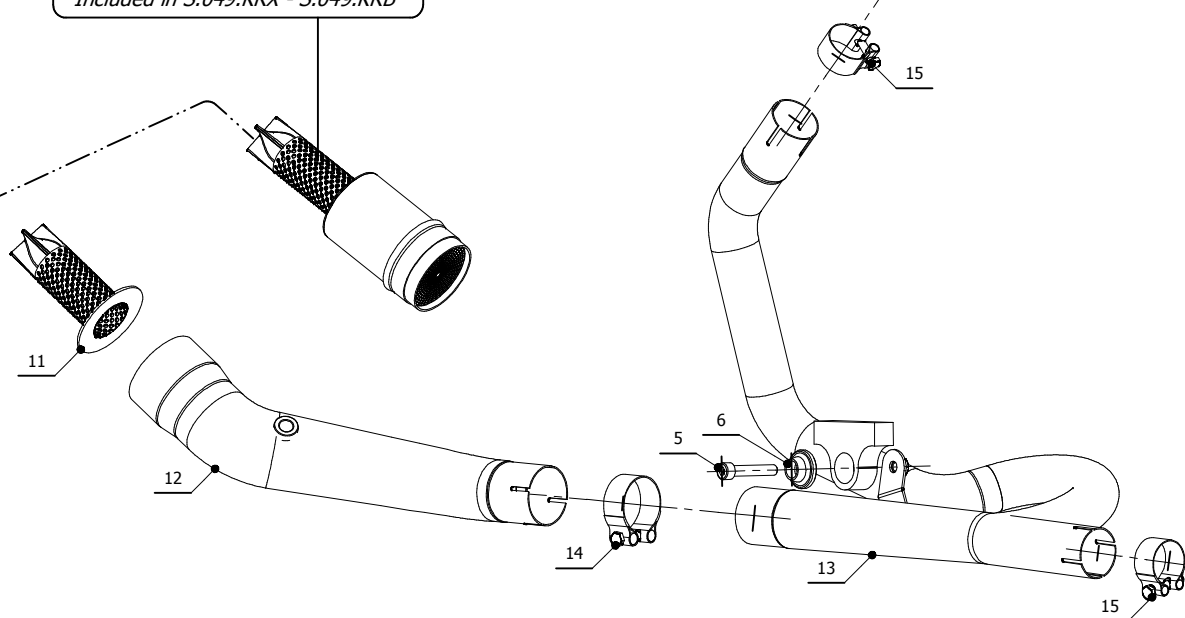

MODEL SUZUKI DL V-STROM 650

YEAR 2017 -->

LINE SLIP ON

MUFFLER SPEED EDGE

SCHEMATIC

**Catalytic Converter**  
**Cod. ACC.046.A1**  
*Optional for S.049.LRX - S.049.LRB*  
*Included in S.049.KRX - S.049.KRB*

ELENCO PARTI / PARTS LIST			
#	QTÀ / QTY	DESCRIZIONE / DESCRIPTION	CODICE / CODE
1	1	DB killer / DB killer	50.DK.091.0
2	1	Vite M5 x 10 / Screw M5 x 10	50.73.858.1
3	1	Tappo in gomma / Rubber stopper	50.73.266.1
4	1	Silenziatore / Muffler	SPEED EDGE 400
5	2	Vite M8x45 / Screw M8x45	50.73.602.1
6	2	Rondella in alluminio nera / Black aluminium washer	50.73.221.1
7	1	Dado M8 flangiato / Flanged nut M8	50.73.393.1
8	2	Vite M8 x 16 / Screw M8 x 16	50.73.098.1
9	2	Rondella di sicurezza / Safety washer	50.73.604.1
10	1	Staffa / Bracket	50.SS.1042.0
11	1	Db Killer forato / Drilled DB killer	50.DK.126.0
12	1	Tubo di raccordo / Link pipe	9773S049SE
13	1	Tubo di raccordo / Link pipe	9773S049C1
14	1	Fascetta Ø 44/47 mm / Pipe clamp Ø 44/47 mm	50.FA.006.1
15	2	Fascetta Ø 36/39 mm / Pipe clamp Ø 36/39 mm	50.FA.002.1