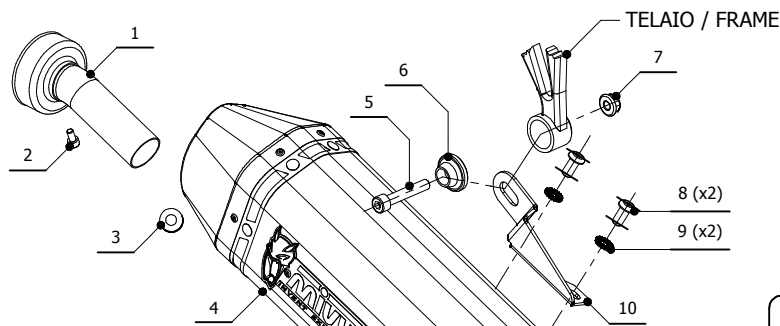

MODEL SUZUKI DL V-STROM 650

YEAR 2017 -->

LINE SLIP ON

MUFFLER SPEED EDGE

SCHEMATIC

**Catalytic Converter**  
**Cod. ACC.046.A1**  
*Optional for S.049.LRX - S.049.LRB*  
*Included in S.049.KRX - S.049.KRB*

ELENCO PARTI / PARTS LIST			
#	QTÀ / QTY	DESCRIZIONE / DESCRIPTION	CODICE / CODE
1	1	DB killer / DB killer	50.DK.091.0
2	1	Vite M5 x 10 / Screw M5 x 10	50.73.858.1
3	1	Tappo in gomma / Rubber stopper	50.73.266.1
4	1	Silenziatore / Muffler	SPEED EDGE 400
5	2	Vite M8x45 / Screw M8x45	50.73.602.1
6	2	Rondella in alluminio nera / Black aluminium washer	50.73.221.1
7	1	Dado M8 flangiato / Flanged nut M8	50.73.393.1
8	2	Vite M8 x 16 / Screw M8 x 16	50.73.098.1
9	2	Rondella di sicurezza / Safety washer	50.73.604.1
10	1	Staffa / Bracket	50.SS.1042.0
11	1	Db Killer forato / Drilled DB killer	50.DK.126.0
12	1	Tubo di raccordo / Link pipe	9773S049SE
13	1	Tubo di raccordo / Link pipe	9773S049C1
14	1	Fascetta Ø 44/47 mm / Pipe clamp Ø 44/47 mm	50.FA.006.1
15	2	Fascetta Ø 36/39 mm / Pipe clamp Ø 36/39 mm	50.FA.002.1