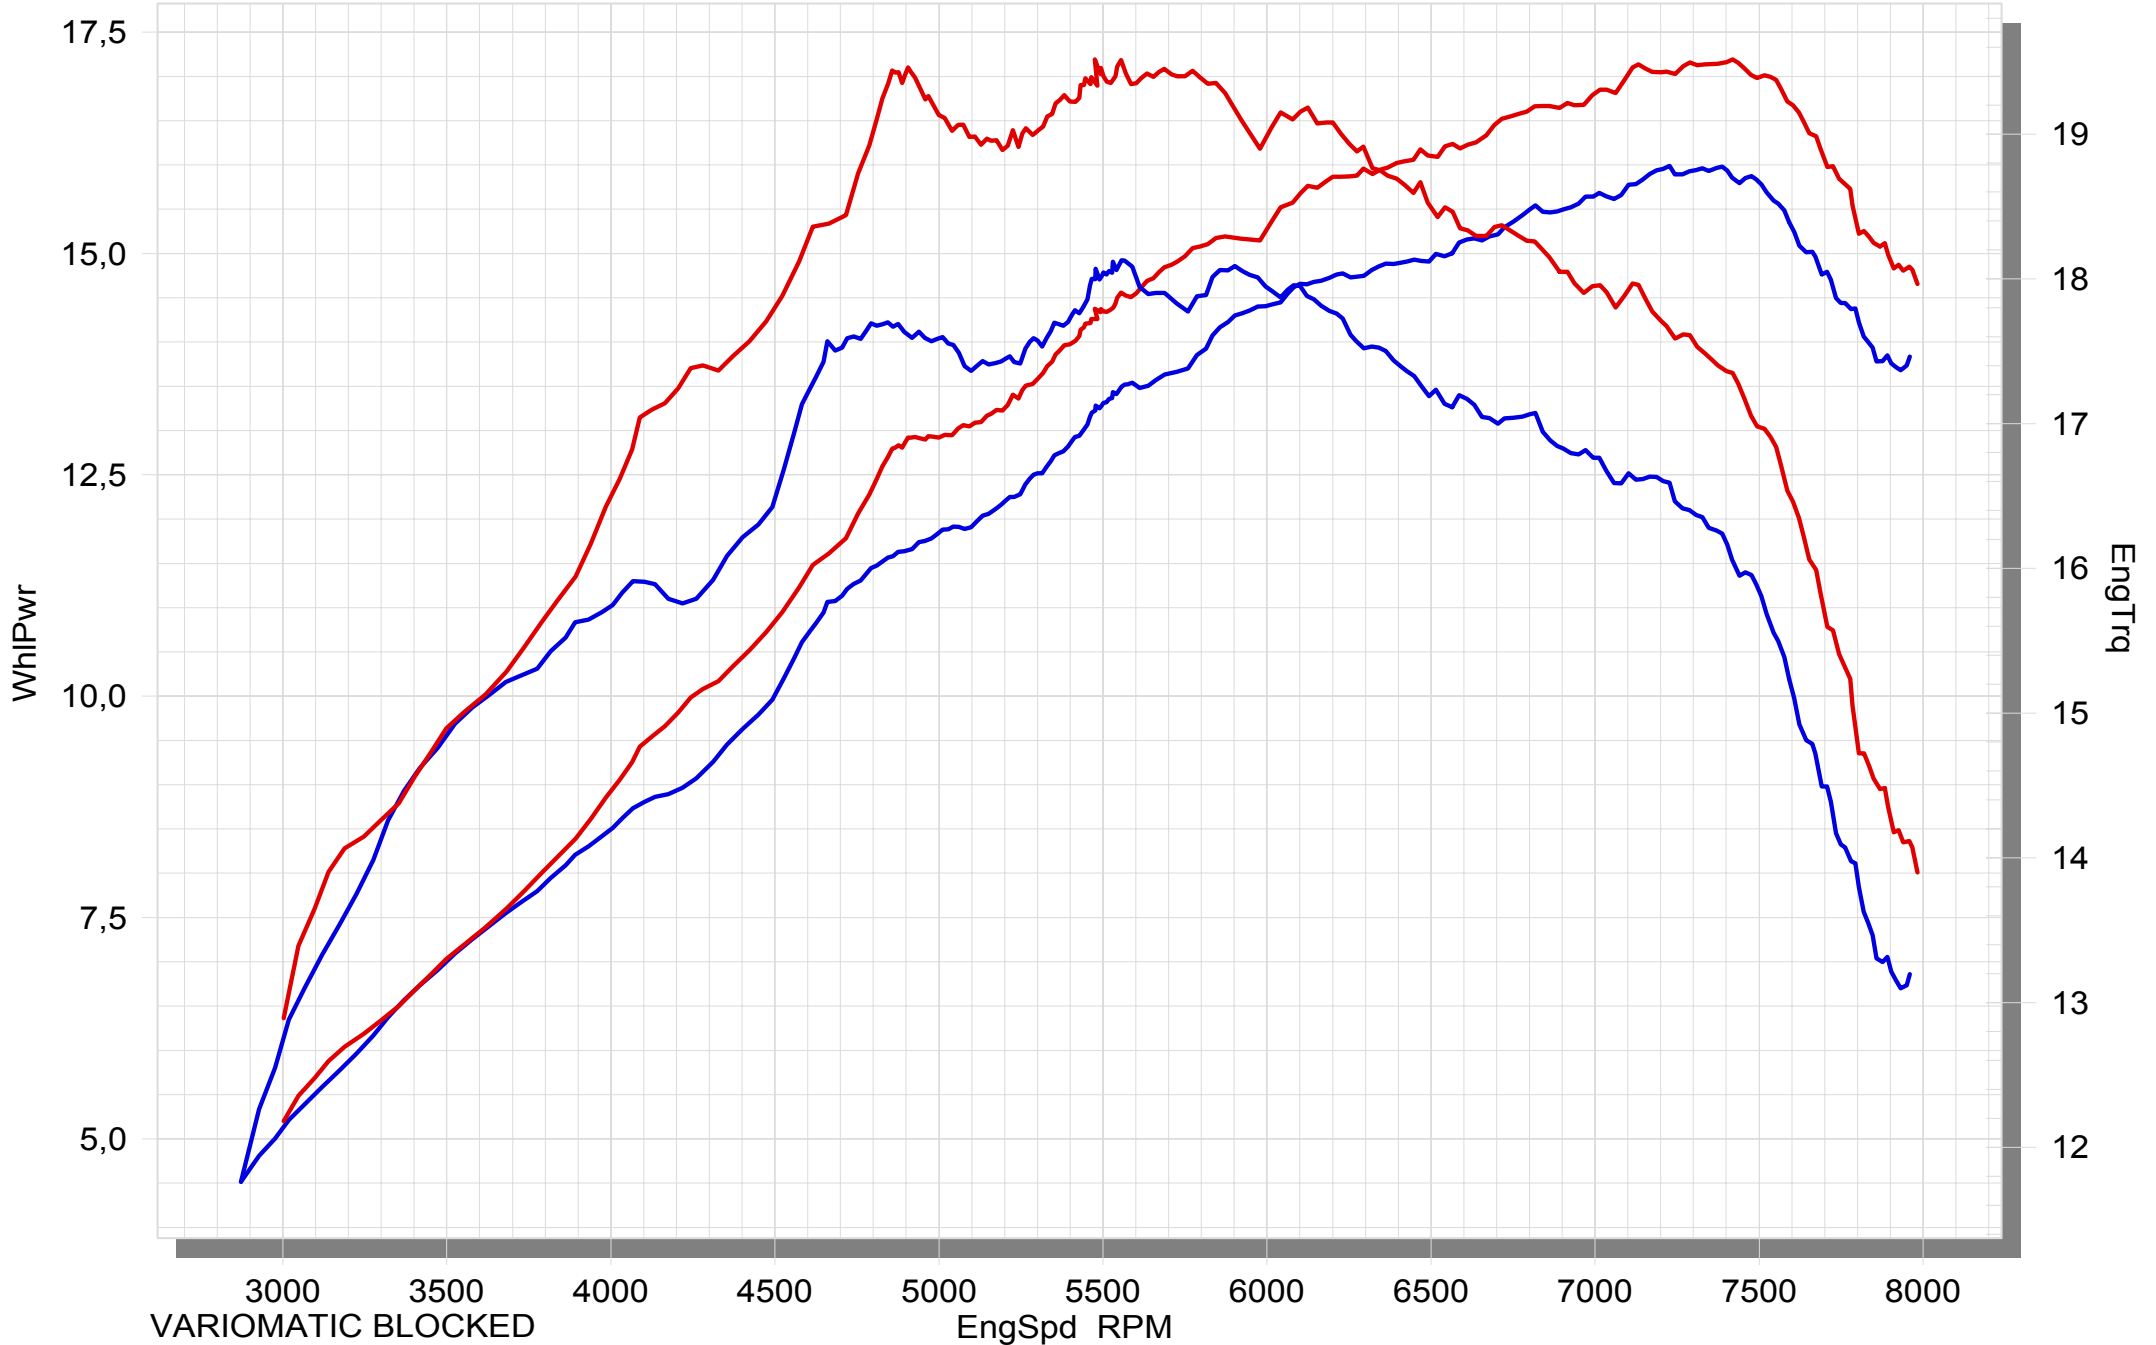

YAMAHA X-MAX 250

STOCK EXHAUST

AKRAPOVIC SLIP-ON EXHAUST

VARIOMATIC BLOCKED

EngSpd RPM