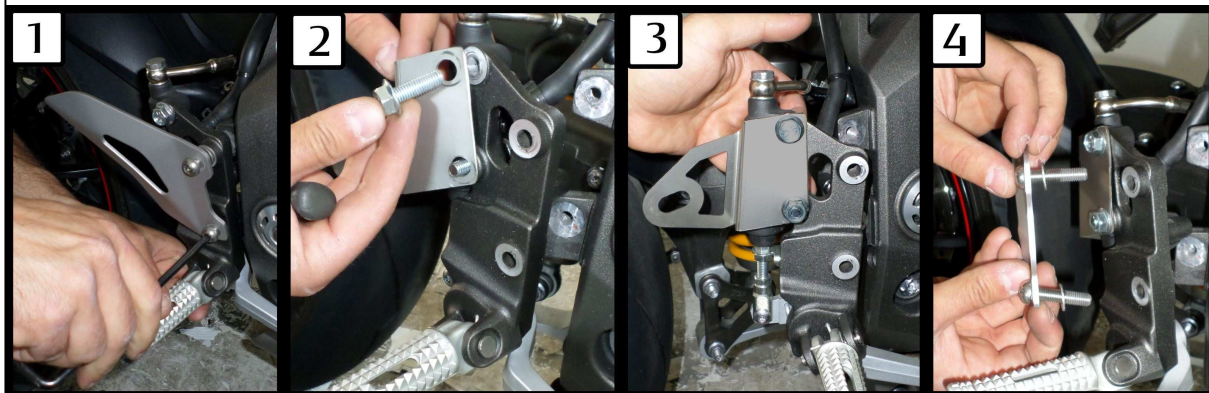

**MODEL** TRIUMPH SPEED TRIPLE

**YEAR** 2016 -->

**LINE** SLIP ON

**MUFFLER** GHIBLI

**SCHEMATIC**

**ELENCO PARTI / PARTS LIST**

#	QTÀ / QTY	DESCRIZIONE / DESCRIPTION	CODICE / CODE
1	3	Vite M4 x 12 / Screw M4 x 12	50.73.438.1
2	3	Rondella M4 / Washer M4	50.73.440.1
3	1	DB killer / DB killer	50.DK.051.0
4	1	DB killer racing / Racing DB killer	50.DK.052.0
5	1	Silenziatore / Muffler	GHIBLI
6	2	Dado M8 flangiato / Flanged nut M8	50.73.393.1
7	1	Staffa / Bracket	50.SS.633.0
8	1	Rondella in alluminio / Aluminium washer	50.73.063.1
9	1	Vite M8x25 / Screw M8x25	50.73.064.1
10	2	Vite M8x25 / Screw M8x25	50.73.599.1
11	1	Tubo in gomma per molla / Rubber pipe for spring	50.73.210.1
12	1	Molla media / Middle spring	50.73.359.1
13	1	Tubo di raccordo / Link pipe	9773T012SGX
14	1	Fascetta Ø 44/47 mm / Pipe clamp Ø 44/47 mm	50.FA.006.1