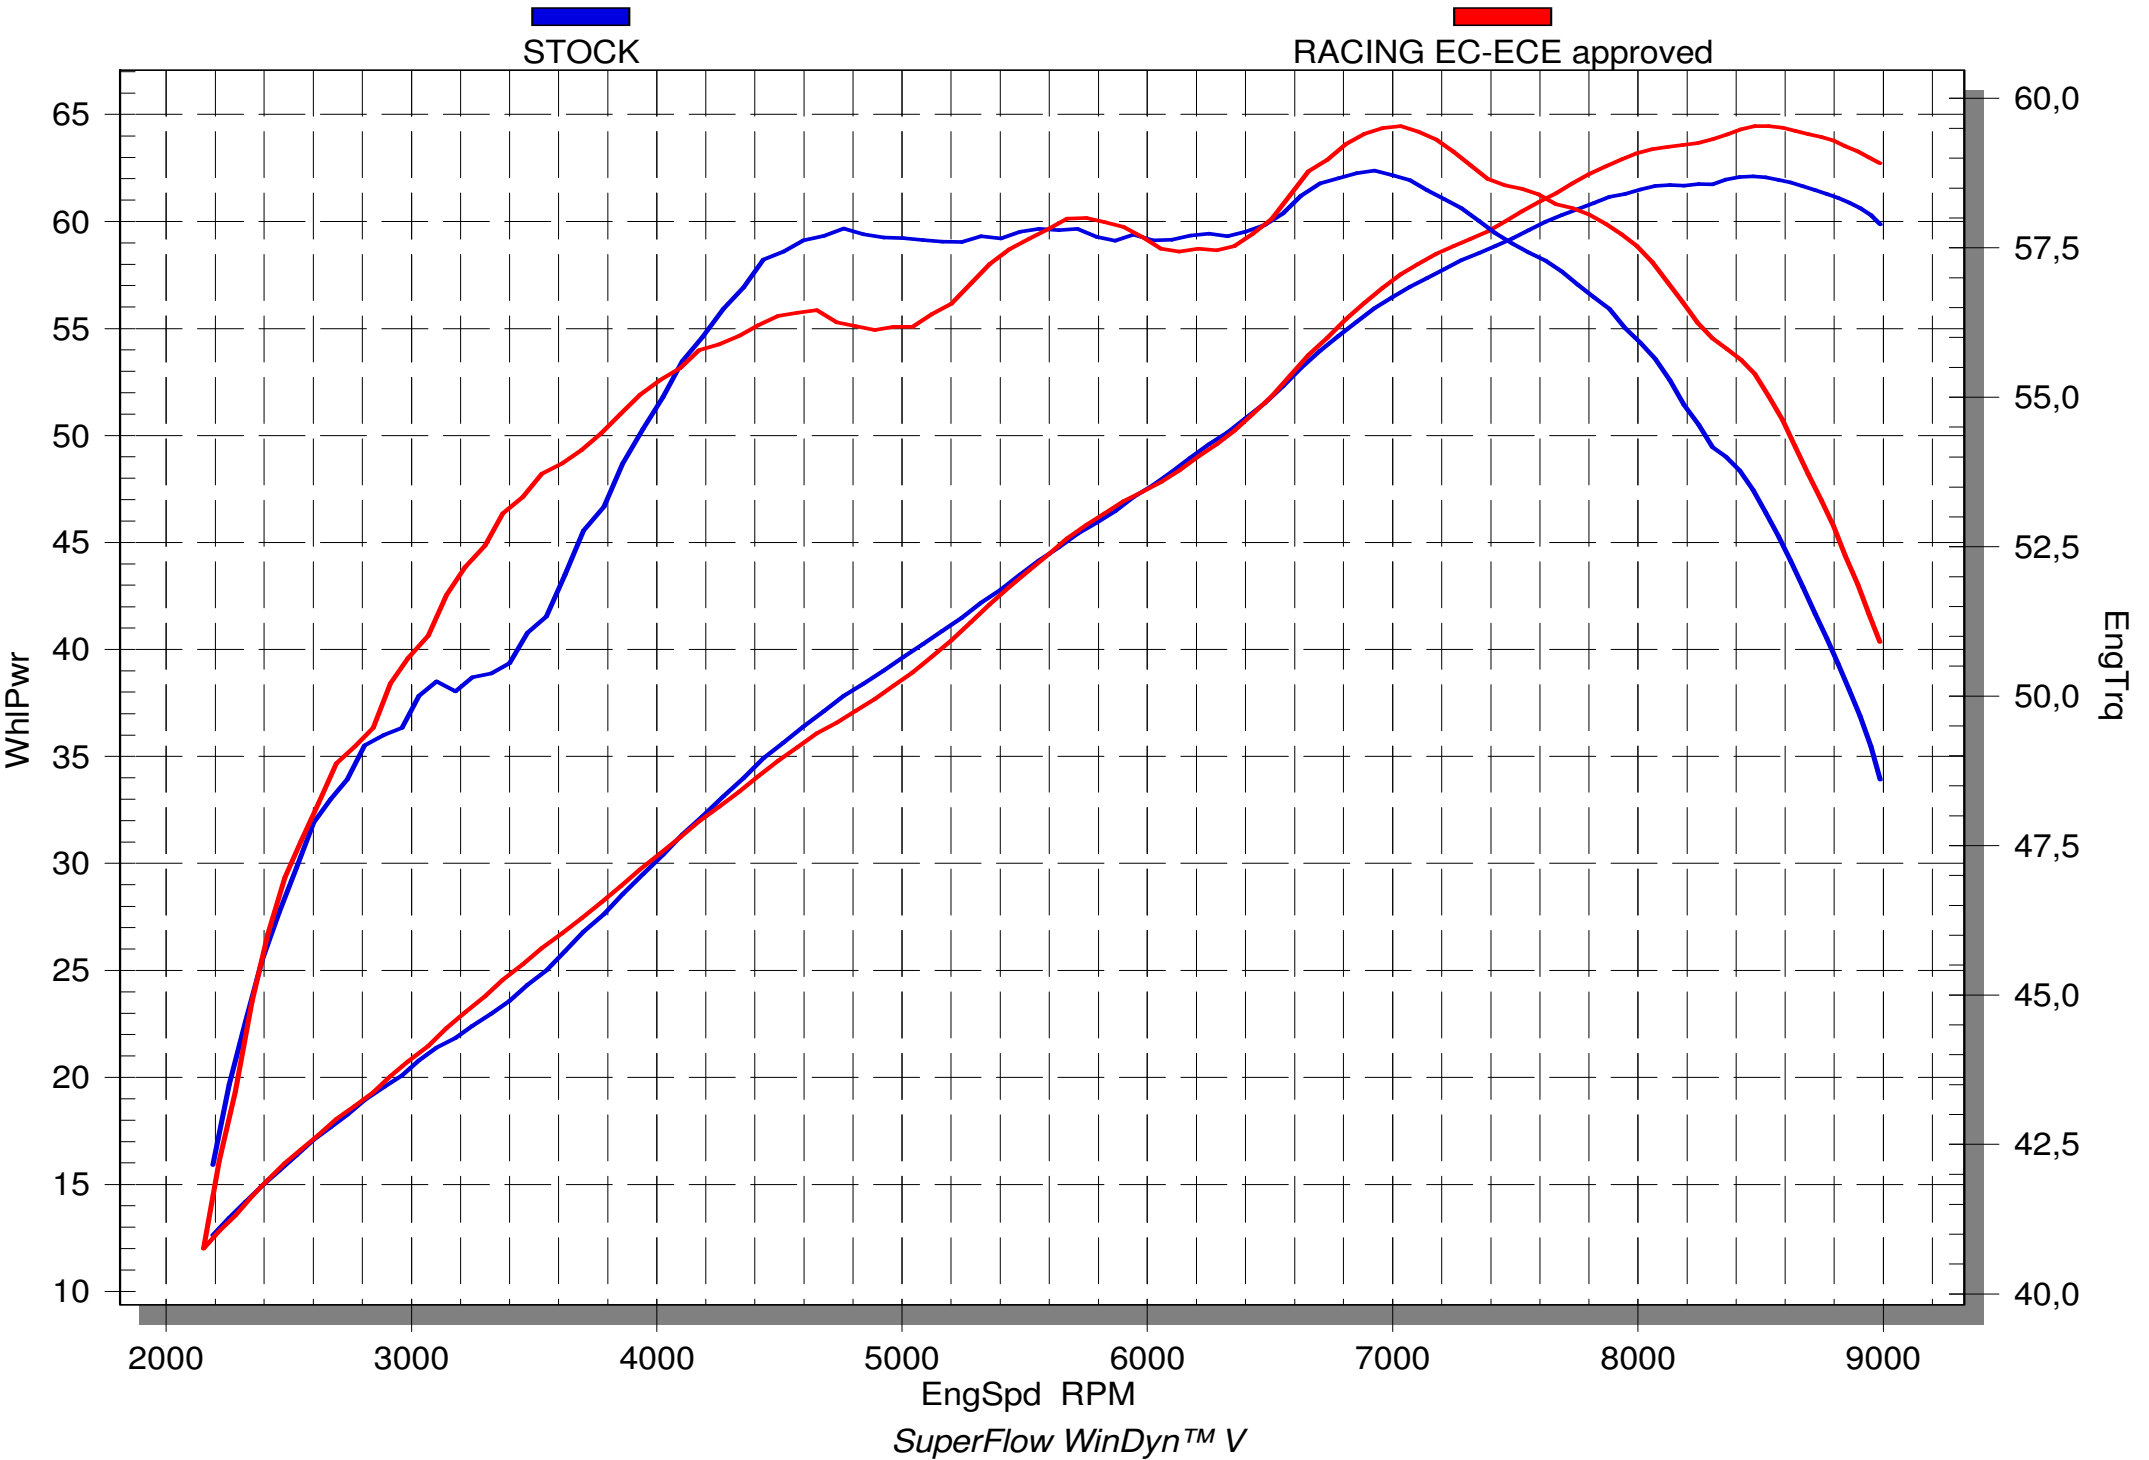

# KAWASAKI NINJA 650

STOCK

RACING EC-ECE approved

WhIPwr

EngTrq

EngSpd RPM

SuperFlow WinDyn™ V