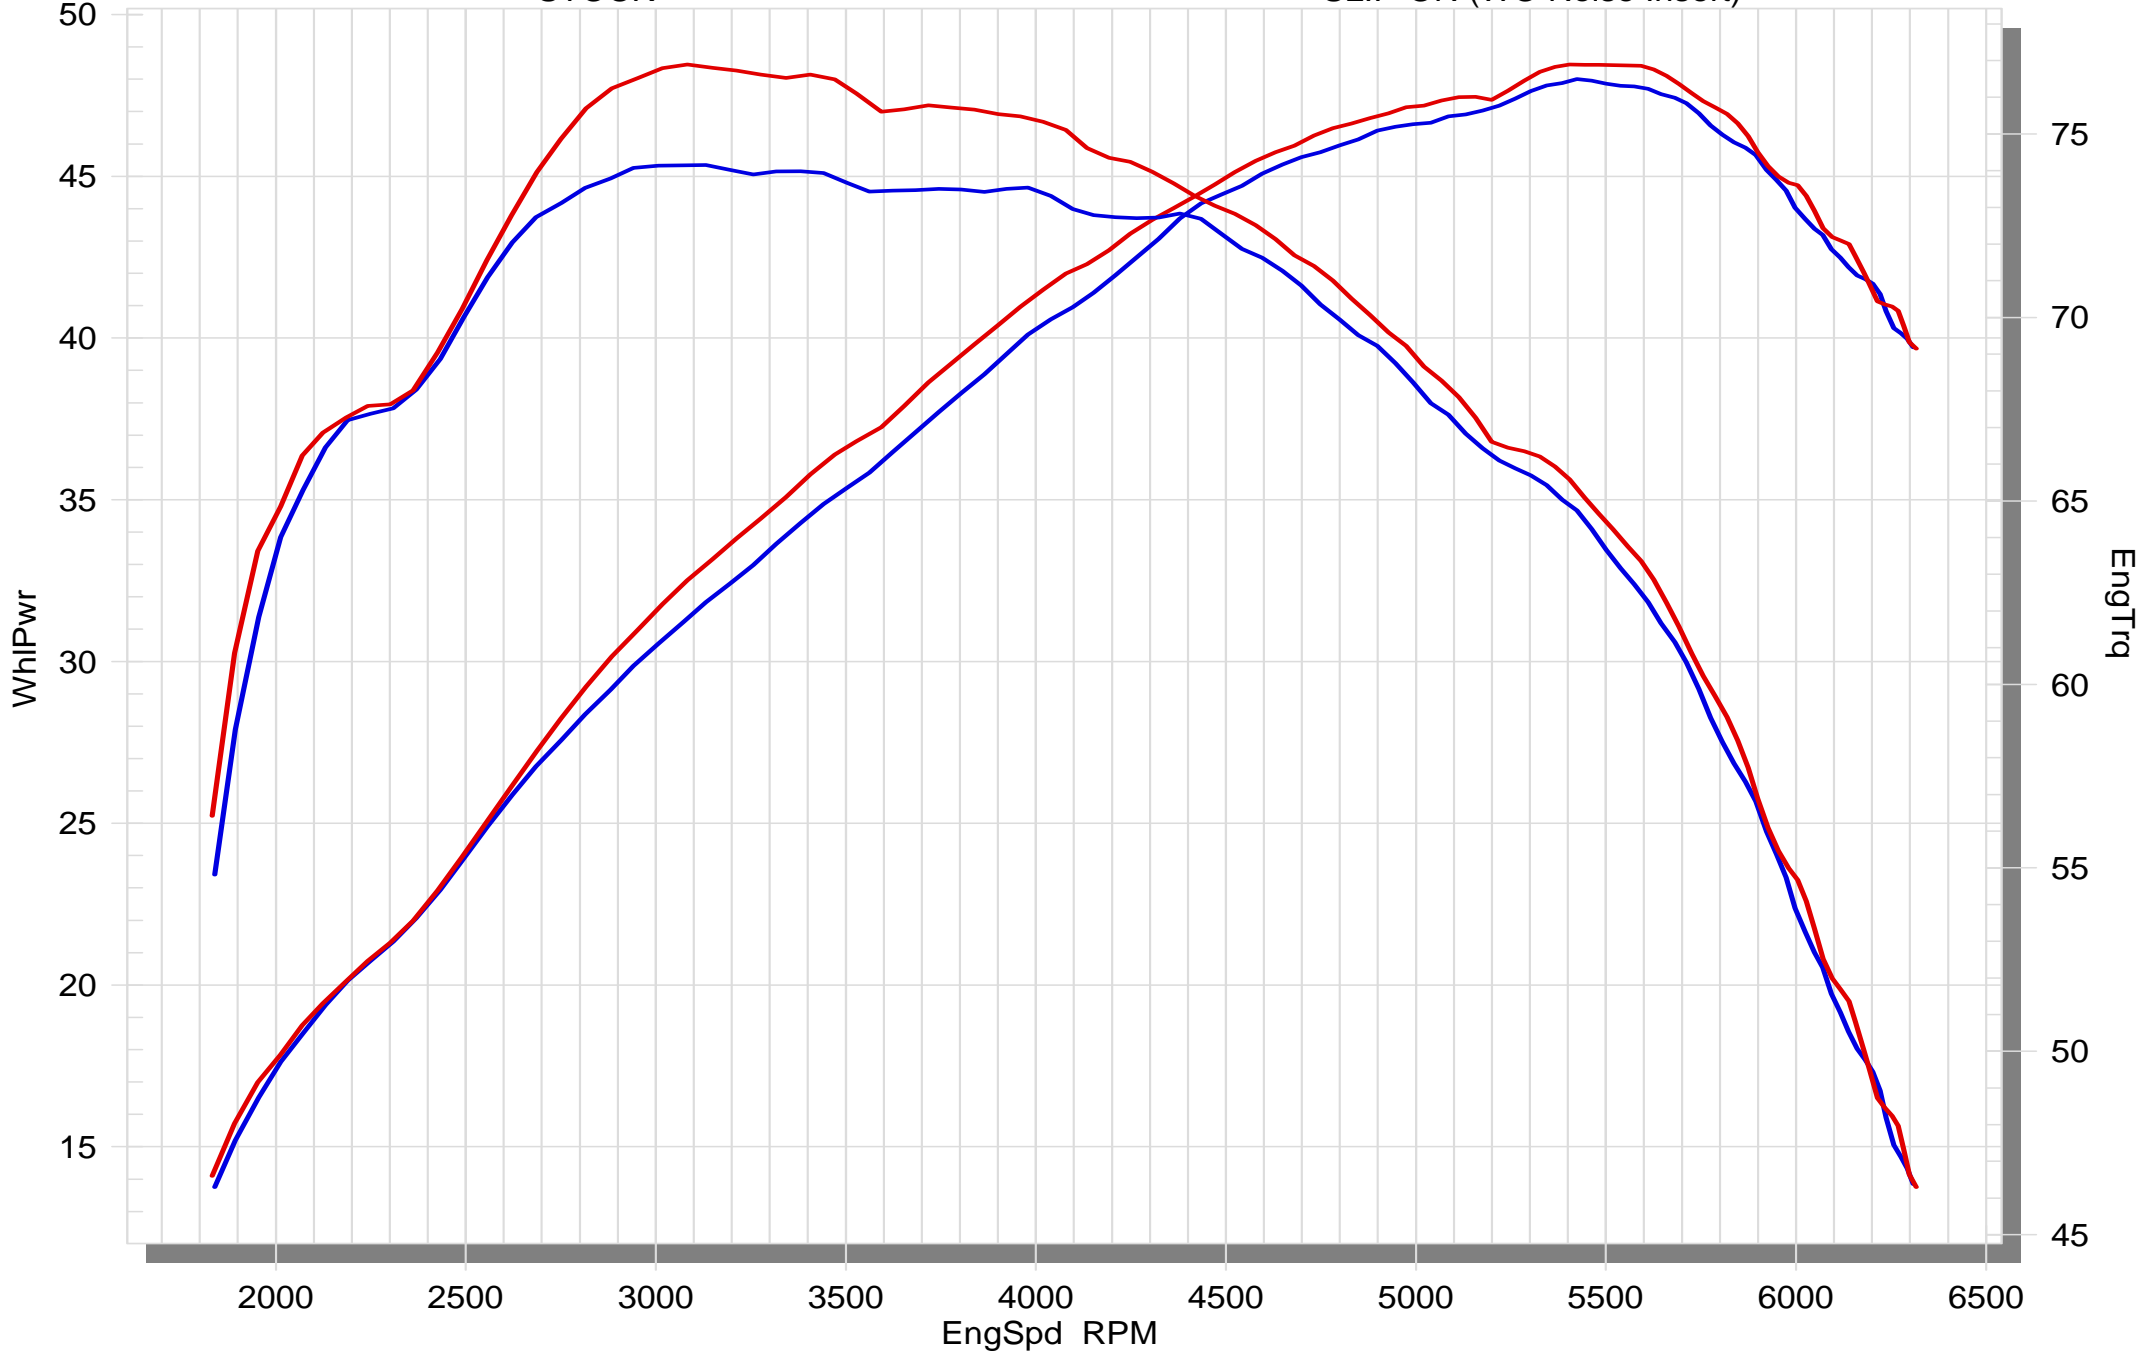

# YAMAHA XV950R

STOCK

SLIP-ON (WO Noise Insert)

# YAMAHA XV950R

STOCK

SLIP-ON (W Noise Insert)