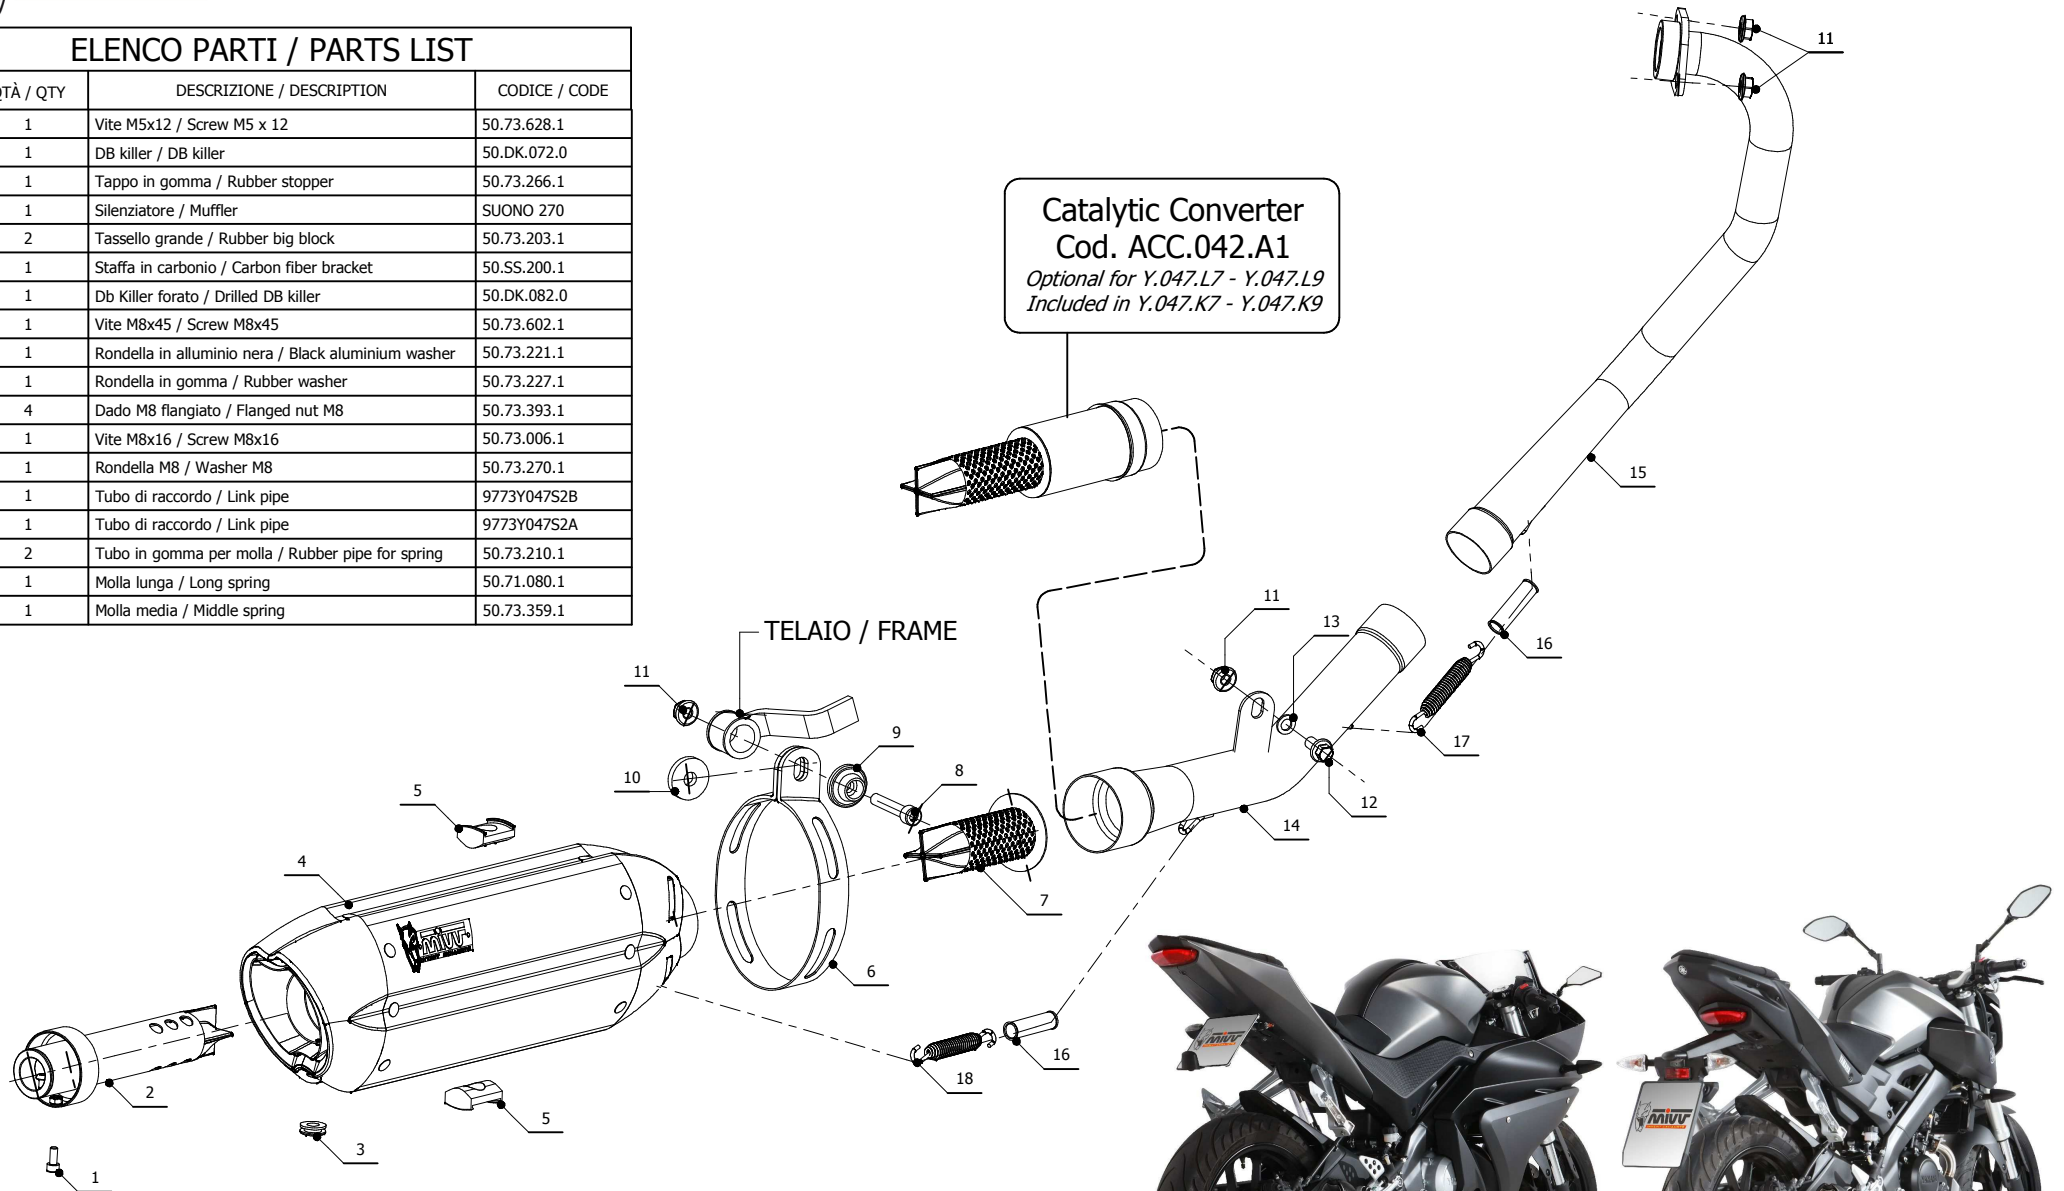

**MODEL** YAMAHA YZF R125  
YAMAHA MT 125  
**LINE** FULL SYSTEM

**YEAR** 2014-2016  
2015-2016  
**MUFFLER** SUONO

**SCHEMATIC**

**ELENCO PARTI / PARTS LIST**

#	QTÀ / QTY	DESCRIZIONE / DESCRIPTION	CODICE / CODE
1	1	Vite M5x12 / Screw M5 x 12	50.73.628.1
2	1	DB killer / DB killer	50.DK.072.0
3	1	Tappo in gomma / Rubber stopper	50.73.266.1
4	1	Silenziatore / Muffler	SUONO 270
5	2	Tassello grande / Rubber big block	50.73.203.1
6	1	Staffa in carbonio / Carbon fiber bracket	50.SS.200.1
7	1	Db Killer forato / Drilled DB killer	50.DK.082.0
8	1	Vite M8x45 / Screw M8x45	50.73.602.1
9	1	Rondella in alluminio nera / Black aluminium washer	50.73.221.1
10	1	Rondella in gomma / Rubber washer	50.73.227.1
11	4	Dado M8 flangiato / Flanged nut M8	50.73.393.1
12	1	Vite M8x16 / Screw M8x16	50.73.006.1
13	1	Rondella M8 / Washer M8	50.73.270.1
14	1	Tubo di raccordo / Link pipe	9773Y047S2B
15	1	Tubo di raccordo / Link pipe	9773Y047S2A
16	2	Tubo in gomma per molla / Rubber pipe for spring	50.73.210.1
17	1	Molla lunga / Long spring	50.71.080.1
18	1	Molla media / Middle spring	50.73.359.1

**Catalytic Converter**  
Cod. ACC.042.A1

*Optional for Y.047.L7 - Y.047.L9  
Included in Y.047.K7 - Y.047.K9*

**APPLICAZIONI / APPLICATIONS**

CODICE / CODE	TUBO / PIPE	SILENZIATORE / MUFFLER	FASCETTA / CLAMP	NOTE
Y.047.L7 Y.047.L9	INOX / ST. STEEL	INOX (COPPE CARBONIO) / ST. STEEL (CARBON CAPS) STEEL BLACK	CARBONIO / CARBON FIBER	CATALYTIC CONVERTER NOT INCLUDED
Y.047.K7 Y.047.K9	INOX / ST. STEEL	INOX (COPPE CARBONIO) / ST. STEEL (CARBON CAPS) STEEL BLACK	CARBONIO / CARBON FIBER	CATALYTIC CONVERTER INCLUDED