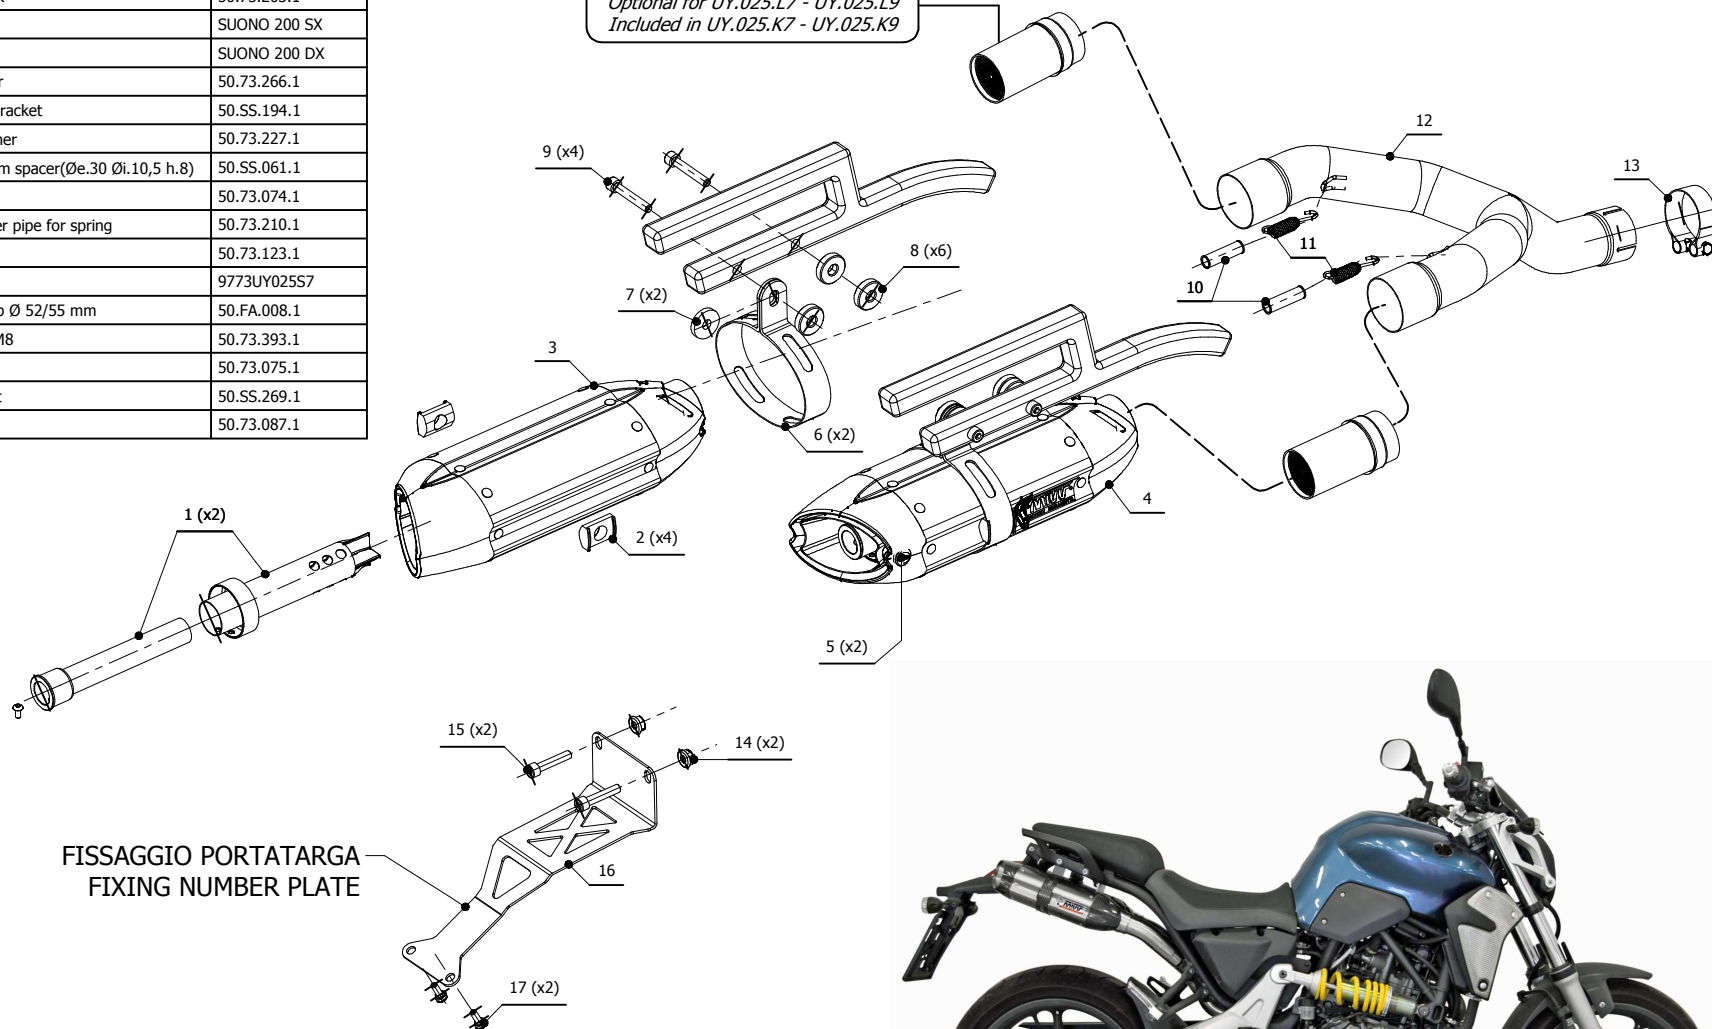

MODEL YAMAHA MT-03 660

YEAR 2006 - 2014

LINE SLIP ON

MUFFLER SUONO

SCHEMATIC

ELENCO PARTI / PARTS LIST

#	QTÀ / QTY	DESCRIZIONE / DESCRIPTION	CODICE / CODE
1	2	DB killer / DB killer	50.DK.072.0
2	4	Tassello grande / Rubber big block	50.73.203.1
3	1	Silenziatore sinistro / Left muffler	SUONO 200 SX
4	1	Silenziatore destro / Right muffler	SUONO 200 DX
5	2	Tappo in gomma / Rubber stopper	50.73.266.1
6	2	Staffa in carbonio / Carbon fiber bracket	50.SS.194.1
7	2	Rondella in gomma / Rubber washer	50.73.227.1
8	6	Distanziale in alluminio / Aluminium spacer(Øe.30 Øi.10,5 h.8)	50.SS.061.1
9	4	Vite M8x50 / Screw M8x50	50.73.074.1
10	2	Tubo in gomma per molla / Rubber pipe for spring	50.73.210.1
11	2	Molla corta / Short Spring	50.73.123.1
12	1	Tubo di raccordo / Link pipe	9773UY025S7
13	1	Fascetta Ø 52/55 mm / Pipe clamp Ø 52/55 mm	50.FA.008.1
14	2	Dado M8 flangiato / Flanged nut M8	50.73.393.1
15	2	Vite M8x40 / Screw M8x40	50.73.075.1
16	1	Portatarga / Number plate bracket	50.SS.269.1
17	2	Vite M6x16 / Screw M6x16	50.73.087.1

Catalytic Converter

Cod. ACC.033.A2

*Optional for UY.025.L7 - UY.025.L9
Included in UY.025.K7 - UY.025.K9*

**FISSAGGIO PORTATARGA
FIXING NUMBER PLATE**

APPLICAZIONI / APPLICATIONS

CODICE / CODE	SILENZIATORE / MUFFLER	TUBO / PIPE	FASCETTA / CLAMP	NOTE
UY.025.L7 UY.025.L9	INOX (COPPE CARBONIO) / ST. STEEL (CARBON CAPS) STEEL BLACK	INOX / ST. STEEL	CARBONIO / CARBON FIBER	CATALYTIC CONVERTER NOT INCLUDED
UY.025.K7 UY.025.K9	INOX (COPPE CARBONIO) / ST. STEEL (CARBON CAPS) STEEL BLACK	INOX / ST. STEEL	CARBONIO / CARBON FIBER	CATALYTIC CONVERTER INCLUDED