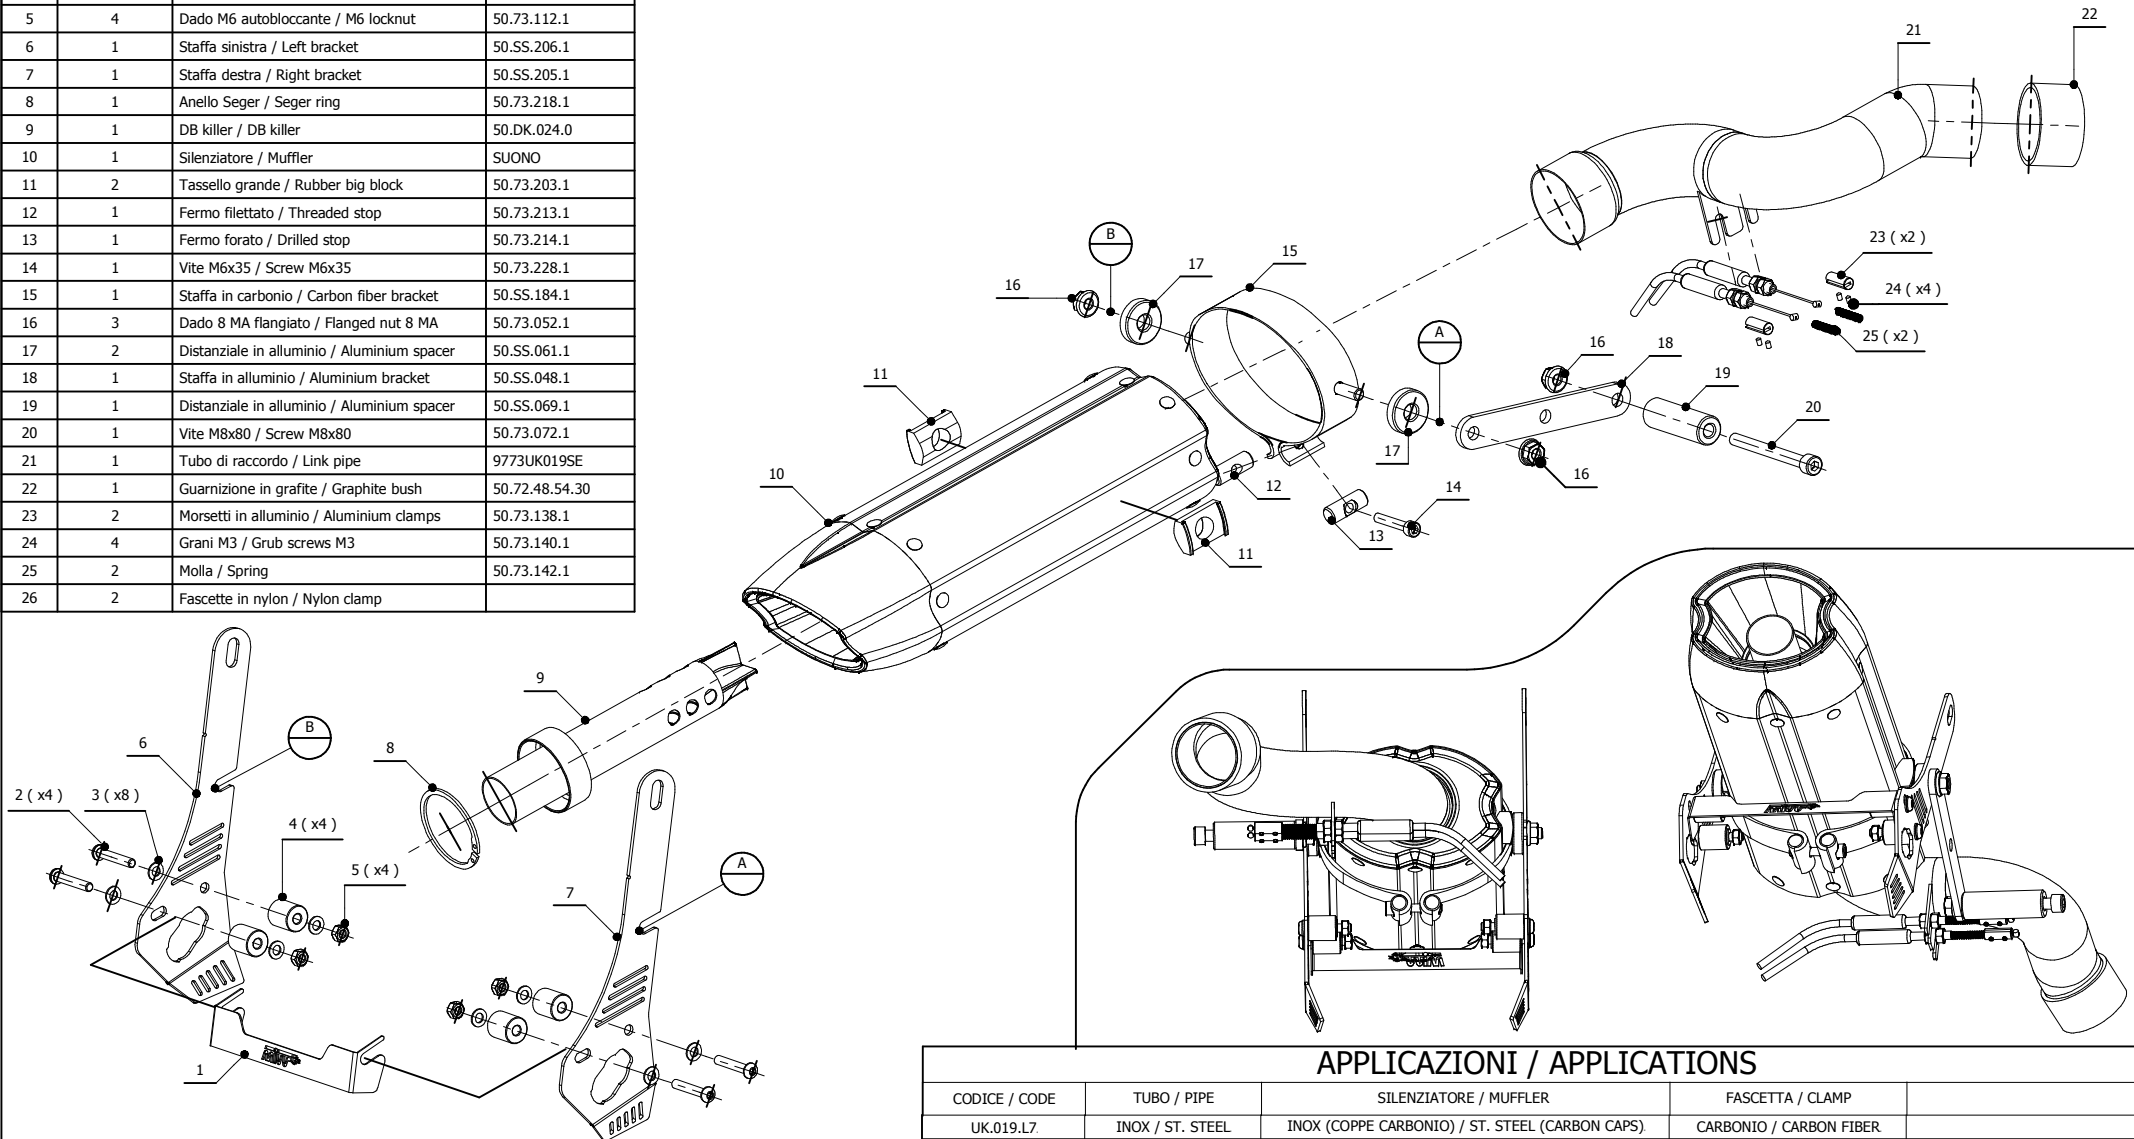

**MODEL** KAWASAKI ZX-6R

**YEAR** 2007 -->

**LINE** SPORT

**MUFFLER** SUONO

**SCHEMATIC**

**ELENCO PARTI / PARTS LIST**

#	QTÀ / QTY	DESCRIZIONE / DESCRIPTION	CODICE / CODE
1	1	Copertura con logo / Cover with logo	50.SS.208.1
2	4	Vite M6x35 / Screw M6x35	50.73.235.1
3	8	Rondella M6 / Washer M6	50.72.027.1
4	4	Distanziale in alluminio / Aluminium spacer	50.SS.199.1
5	4	Dado M6 autobloccante / M6 locknut	50.73.112.1
6	1	Staffa sinistra / Left bracket	50.SS.206.1
7	1	Staffa destra / Right bracket	50.SS.205.1
8	1	Anello Seger / Seger ring	50.73.218.1
9	1	DB killer / DB killer	50.DK.024.0
10	1	Silenziatore / Muffler	SUONO
11	2	Tassello grande / Rubber big block	50.73.203.1
12	1	Fermo filettato / Threaded stop	50.73.213.1
13	1	Fermo forato / Drilled stop	50.73.214.1
14	1	Vite M6x35 / Screw M6x35	50.73.228.1
15	1	Staffa in carbonio / Carbon fiber bracket	50.SS.184.1
16	3	Dado 8 MA flangiato / Flanged nut 8 MA	50.73.052.1
17	2	Distanziale in alluminio / Aluminium spacer	50.SS.061.1
18	1	Staffa in alluminio / Aluminium bracket	50.SS.048.1
19	1	Distanziale in alluminio / Aluminium spacer	50.SS.069.1
20	1	Vite M8x80 / Screw M8x80	50.73.072.1
21	1	Tubo di raccordo / Link pipe	9773UK019SE
22	1	Guarnizione in grafite / Graphite bush	50.72.48.54.30
23	2	Morsetti in alluminio / Aluminium clamps	50.73.138.1
24	4	Grani M3 / Grub screws M3	50.73.140.1
25	2	Molla / Spring	50.73.142.1
26	2	Fascette in nylon / Nylon clamp	

**APPLICAZIONI / APPLICATIONS**

CODICE / CODE	TUBO / PIPE	SILENZIATORE / MUFFLER	FASCETTA / CLAMP
UK.019.L7	INOX / ST. STEEL	INOX (COPPE CARBONIO) / ST. STEEL (CARBON CAPS)	CARBONIO / CARBON FIBER
UK.019.L9	INOX / ST. STEEL	CARBONIO (COPPE CARBONIO) / CARBON (CARBON CAPS)	CARBONIO / CARBON FIBER