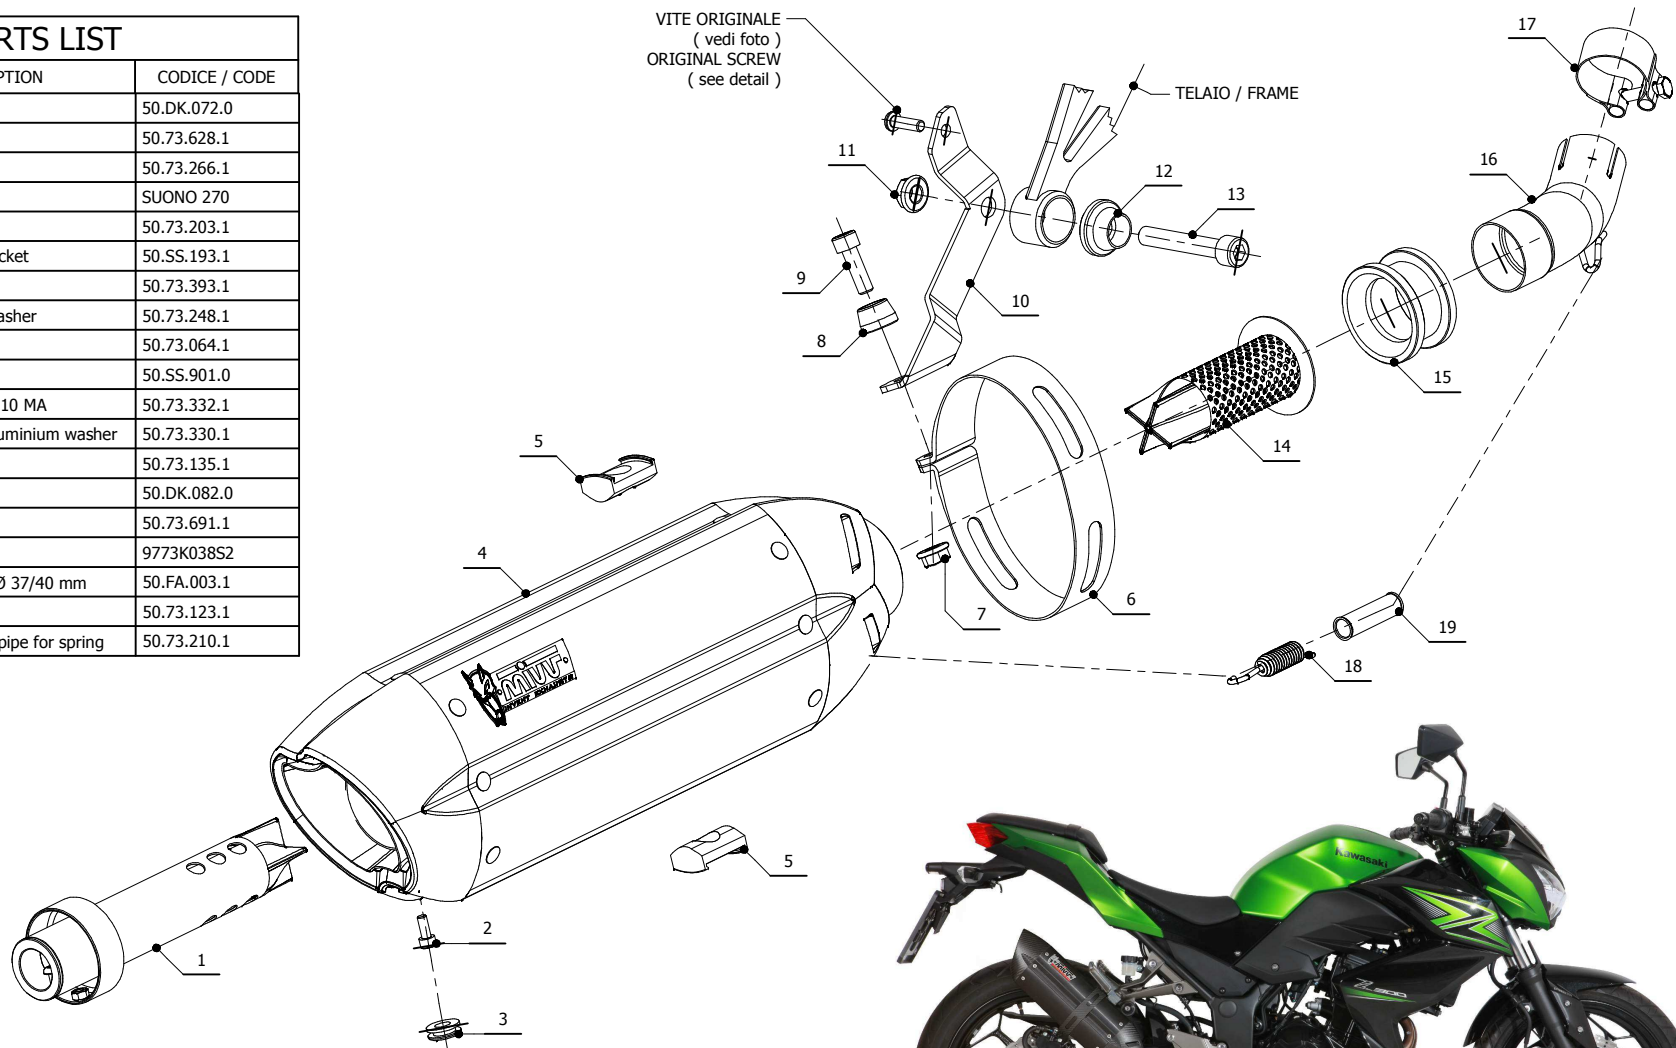

MODEL KAWASAKI NINJA 300
KAWASAKI Z 300
LINE SPORT

YEAR 2013-
2015-
MUFFLER SUONO

SCHEMATIC

ELENCO PARTI / PARTS LIST

#	QTÀ / QTY	DESCRIZIONE / DESCRIPTION	CODICE / CODE
1	1	DB killer / DB killer	50.DK.072.0
2	1	Vite M5x12 / Screw M5 x 12	50.73.628.1
3	1	Tappo in gomma / Rubber stopper	50.73.266.1
4	1	Silenziatore / Muffler	SUONO 270
5	2	Tassello grande / Rubber big block	50.73.203.1
6	1	Staffa in carbonio / Carbon fiber bracket	50.SS.193.1
7	1	Dado M8 flangiato / Flanged nut M8	50.73.393.1
8	1	Rondella in alluminio / Aluminium washer	50.73.248.1
9	1	Vite M8x25 / Screw M8x25	50.73.064.1
10	1	Staffa / Braket	50.SS.901.0
11	1	Dado 10 MA flangiato / Flanged nut 10 MA	50.73.332.1
12	1	Rondella in alluminio nera / Black aluminium washer	50.73.330.1
13	1	Vite M10x60 / Screw M10x60	50.73.135.1
14	1	Db Killer forato / Drilled DB killer	50.DK.082.0
15	1	Boccola / Bush	50.73.691.1
16	1	Tubo di raccordo / Link pipe	9773K038S2
17	1	Fascetta Ø 37/40 mm / Pipe clamp Ø 37/40 mm	50.FA.003.1
18	1	Molla corta / Short Spring	50.73.123.1
19	1	Tubo in gomma per molla / Rubber pipe for spring	50.73.210.1

APPLICAZIONI / APPLICATIONS

CODICE / CODE	TUBO / PIPE	SILENZIATORE / MUFFLER	FASCETTA / CLAMP
K.038.L7	INOX / ST. STEEL	INOX (COPPE CARBONIO) / ST. STEEL (CARBON CAPS)	CARBONIO / CARBON FIBER
K.038.L9	INOX / ST. STEEL	STEEL BLACK	CARBONIO / CARBON FIBER