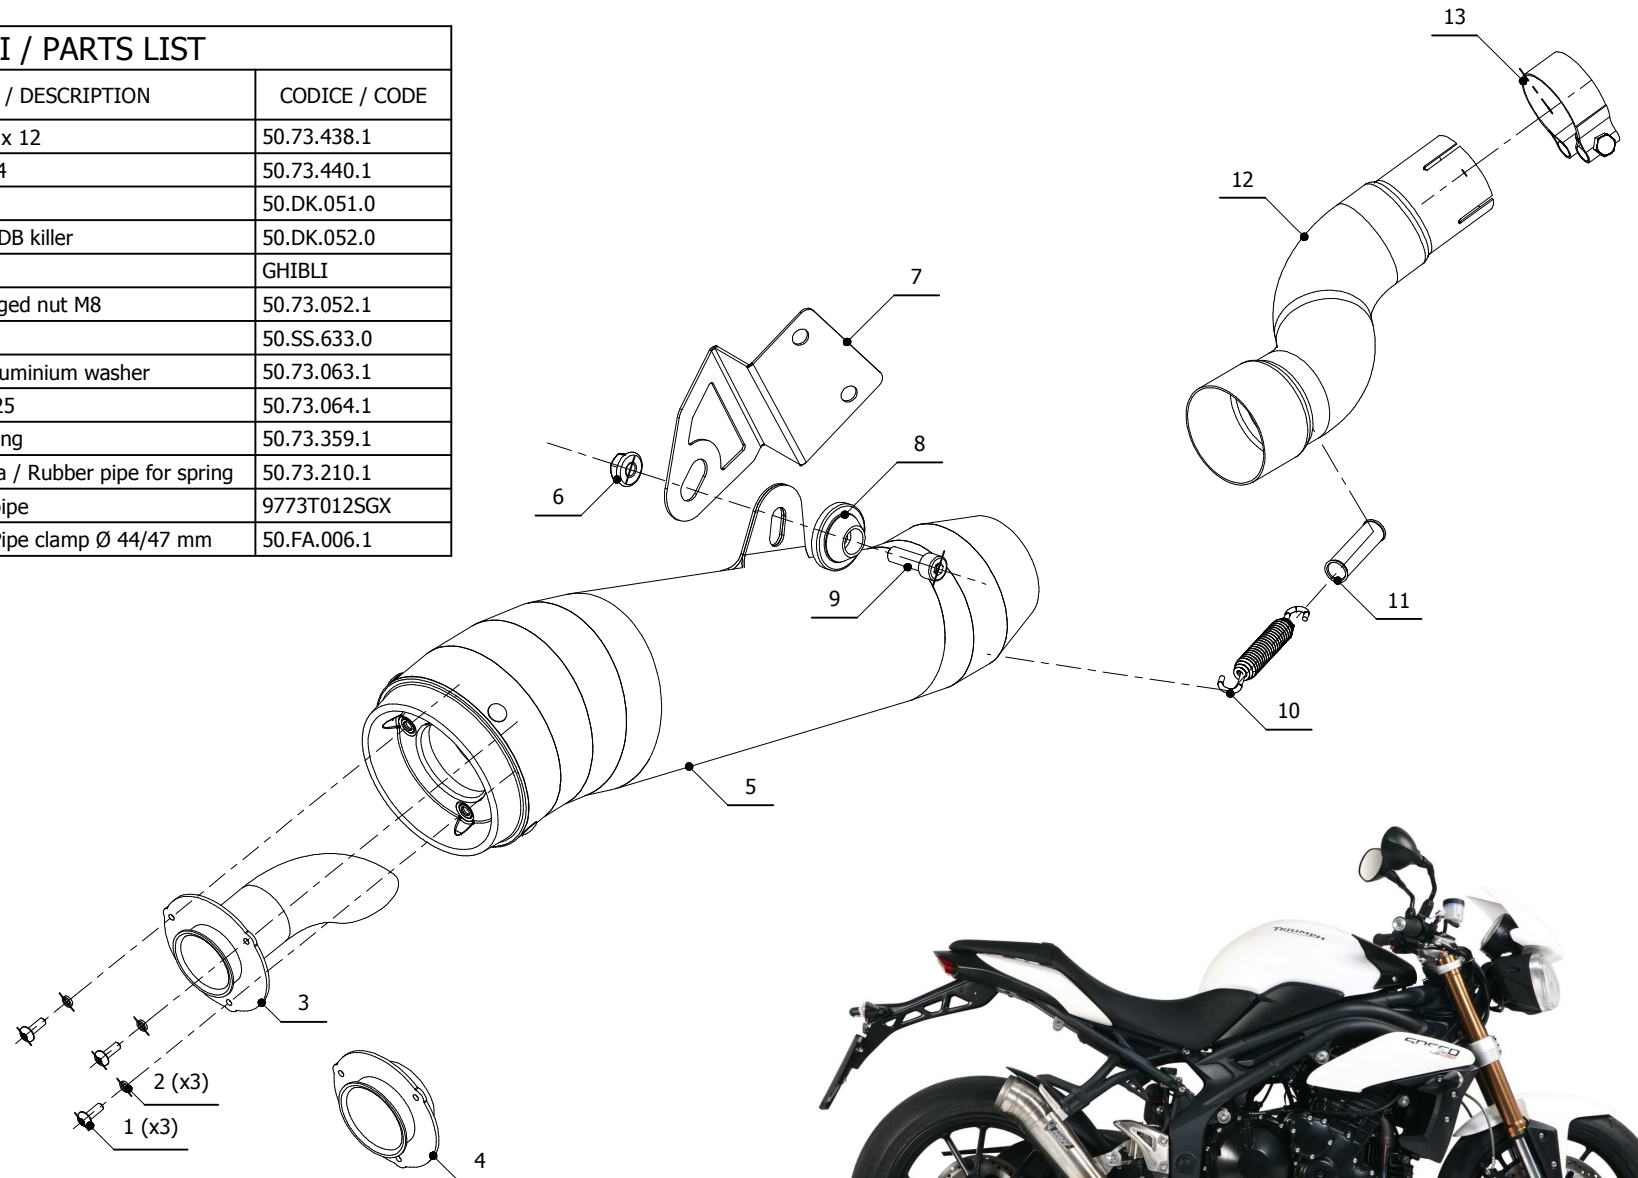

MODEL TRIUMPH SPEED TRIPLE

YEAR 2011-2015

LINE SLIP ON

MUFFLER GHIBLI

SCHEMATIC

ELENCO PARTI / PARTS LIST

#	QTÀ / QTY	DESCRIZIONE / DESCRIPTION	CODICE / CODE
1	3	Vite M4 x 12 / Screw M4 x 12	50.73.438.1
2	3	Rondella M4 / Washer M4	50.73.440.1
3	1	DB killer / DB killer	50.DK.051.0
4	1	DB killer racing / Racing DB killer	50.DK.052.0
5	1	Silenziatore / Muffler	GHIBLI
6	1	Dado M8 flangiato / Flanged nut M8	50.73.052.1
7	1	Staffa / Bracket	50.SS.633.0
8	1	Rondella in alluminio / Aluminium washer	50.73.063.1
9	1	Vite M8x25 / Screw M8x25	50.73.064.1
10	1	Molla media / Middle spring	50.73.359.1
11	1	Tubo in gomma per molla / Rubber pipe for spring	50.73.210.1
12	1	Tubo di raccordo / Link pipe	9773T012SGX
13	1	Fascetta Ø 44/47 mm / Pipe clamp Ø 44/47 mm	50.FA.006.1