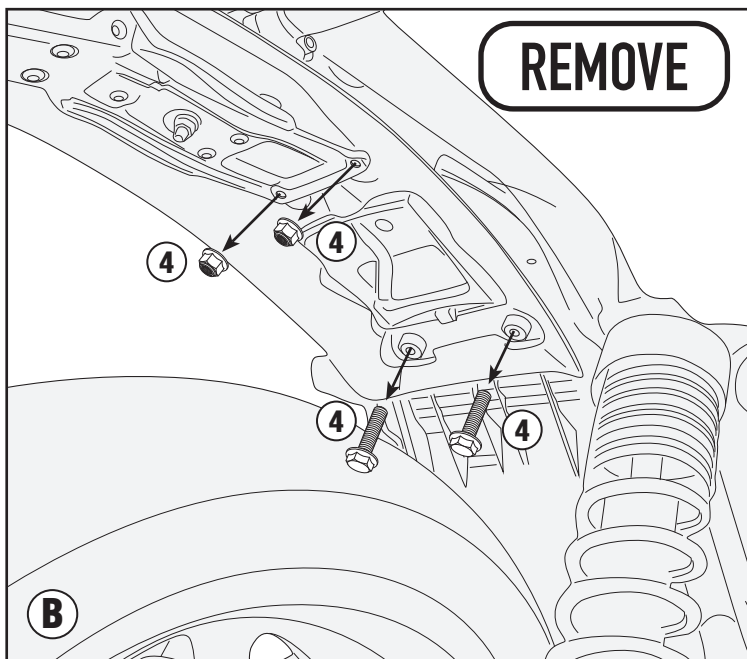

SR6417 - KR6417

PORTAPACCO SPECIFICO - SPECIFIC HOLDER - PORTE-PAQUET SPÉCIFIQUE - SPEZIFISCHER TRÄGER - PORTA-EQUIPAJE ESPECÍFICO - TRANSPORTADOR ESPECÍFICO

TRIUMPH SPEED TWIN 1200 (2019/2020)