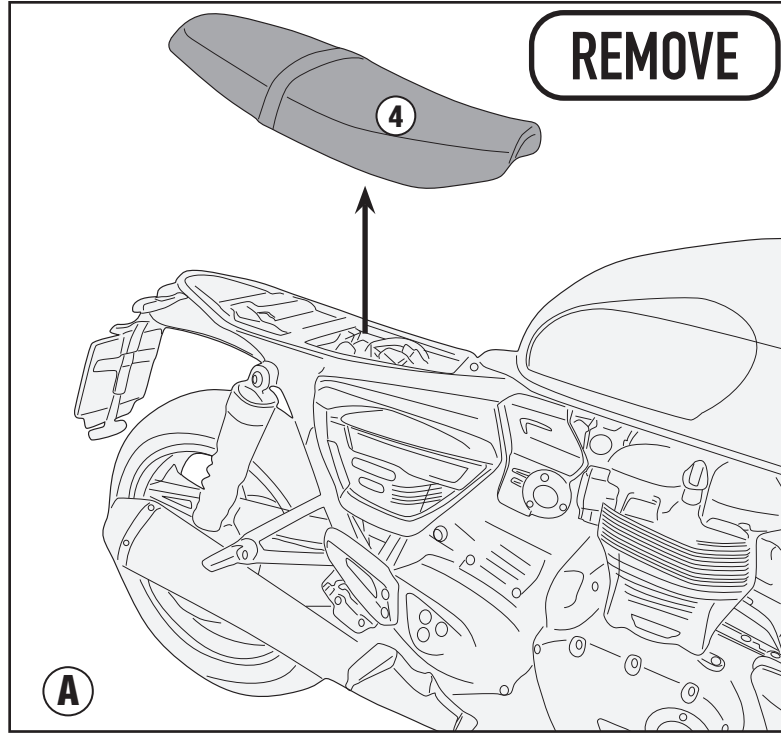

SR6417 - KR6417

PORTAPACCO SPECIFICO - SPECIFIC HOLDER - PORTE-PAQUET SPÉCIFIQUE - SPEZIFISCHER TRÄGER - PORTA-EQUIPAJE ESPECÍFICO - TRANSPORTADOR ESPECÍFICO

TRIUMPH SPEED TWIN 1200 (2019/2020)