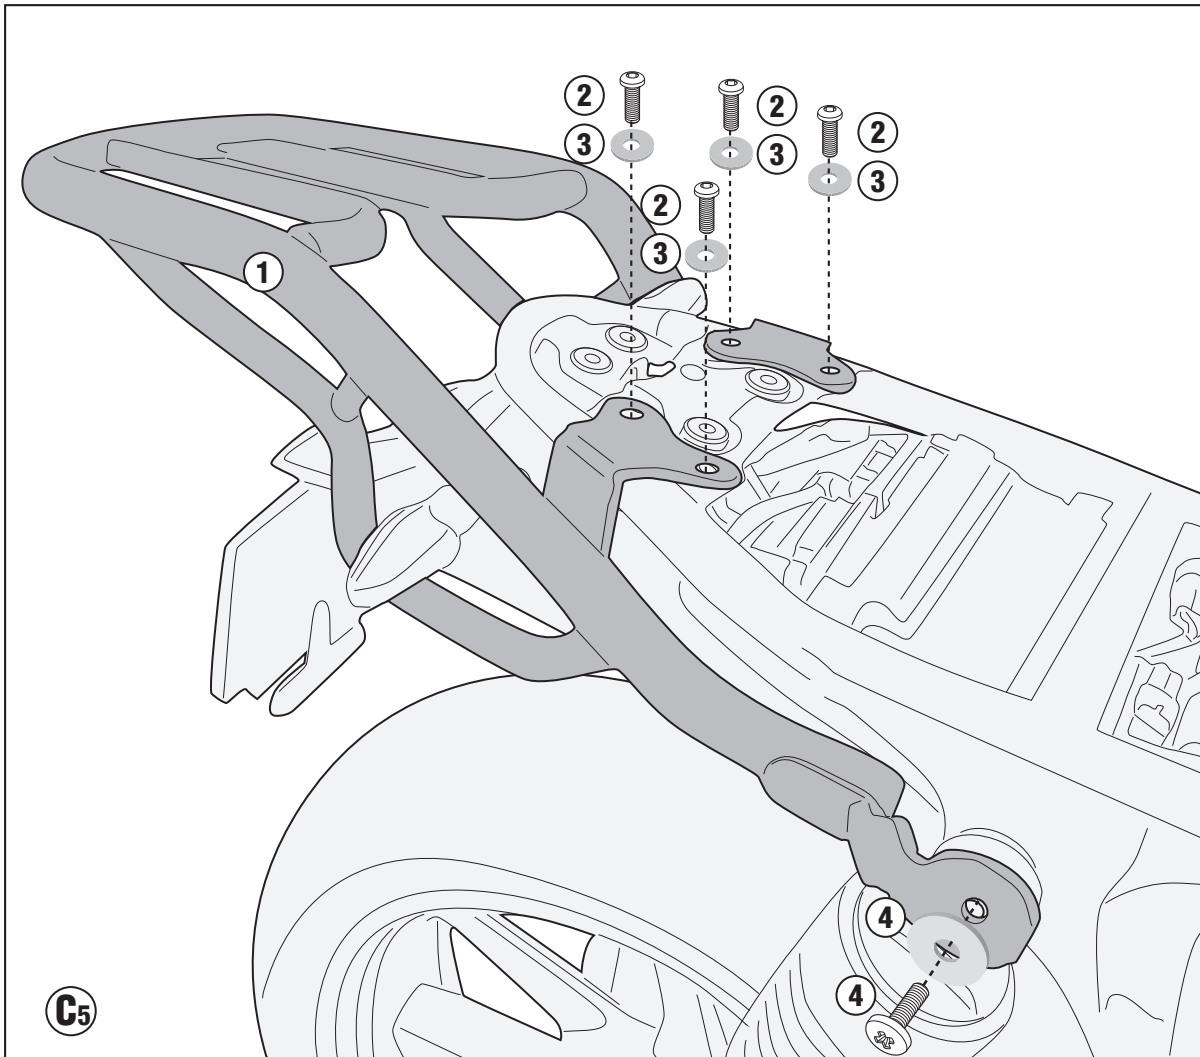

SR6417 - KR6417

PORTAPACCO SPECIFICO - SPECIFIC HOLDER - PORTE-PAQUET SPÉCIFIQUE - SPEZIFISCHER TRÄGER - PORTA-EQUIPAJE ESPECÍFICO - TRANSPORTADOR ESPECÍFICO

TRIUMPH SPEED TWIN 1200 (2019/2020)