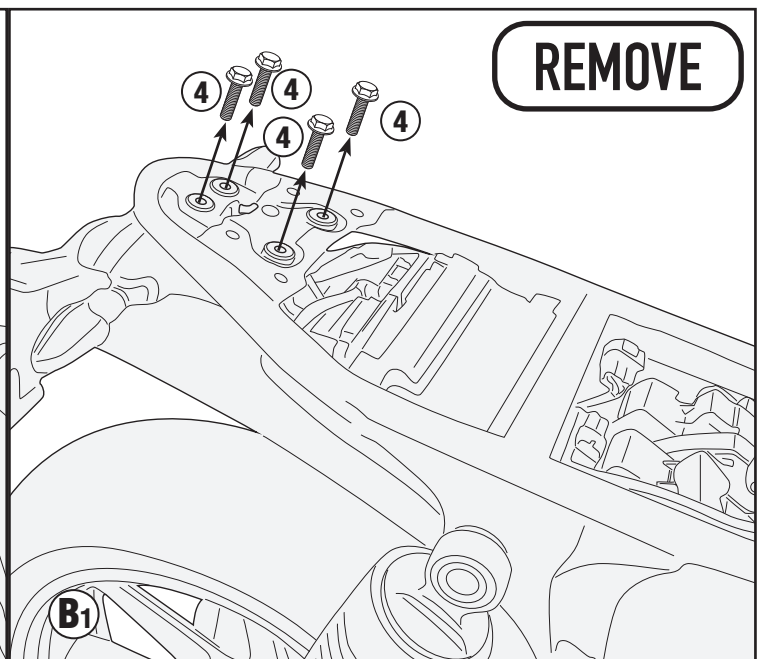

SR6417 - KR6417

PORTAPACCO SPECIFICO - SPECIFIC HOLDER - PORTE-PAQUET SPÉCIFIQUE - SPEZIFISCHER TRÄGER - PORTA-EQUIPAJE ESPECÍFICO - TRANSPORTADOR ESPECÍFICO

TRIUMPH SPEED TWIN 1200 (2019/2020)