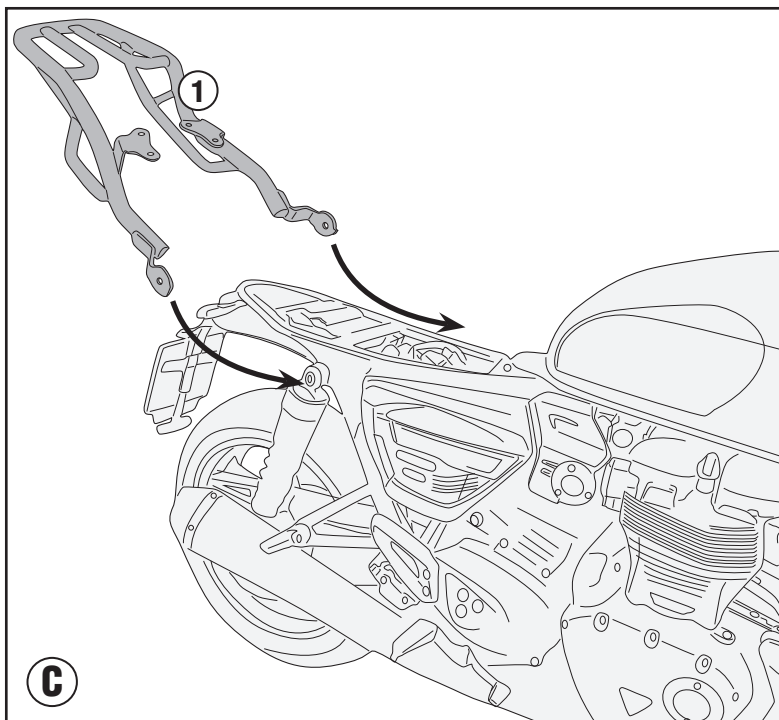

SR6417 - KR6417

PORTAPACCO SPECIFICO - SPECIFIC HOLDER - PORTE-PAQUET SPÉCIFIQUE - SPEZIFISCHER TRÄGER - PORTA-EQUIPAJE ESPECÍFICO - TRANSPORTADOR ESPECÍFICO

TRIUMPH SPEED TWIN 1200 (2019/2020)

MOUNT