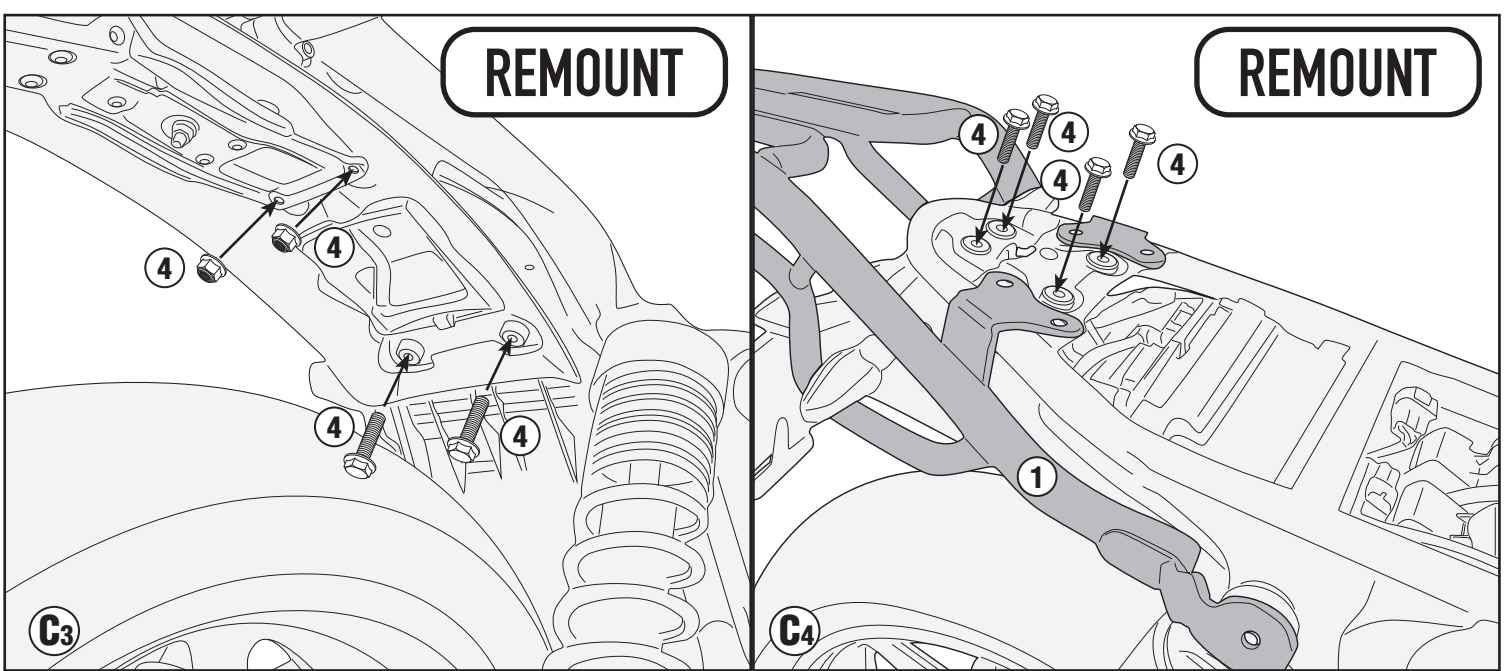

SR6417 - KR6417

PORTAPACCO SPECIFICO - SPECIFIC HOLDER - PORTE-PAQUET SPÉCIFIQUE - SPEZIFISCHER TRÄGER - PORTA-EQUIPAJE ESPECÍFICO - TRANSPORTADOR ESPECÍFICO

TRIUMPH SPEED TWIN 1200 (2019/2020)