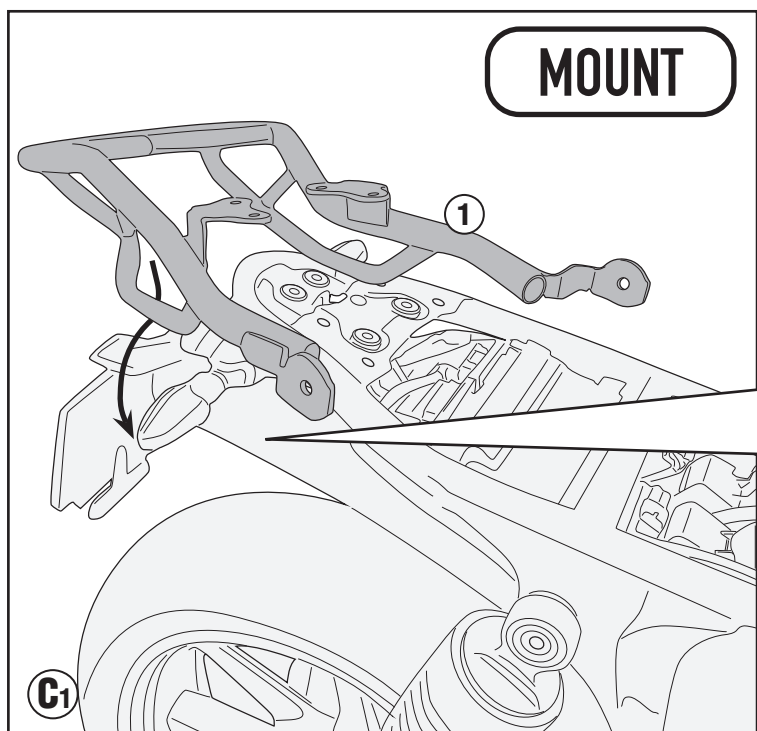

SR6417 - KR6417

PORTAPACCO SPECIFICO - SPECIFIC HOLDER - PORTE-PAQUET SPÉCIFIQUE - SPEZIFISCHER TRÄGER - PORTA-EQUIPAJE ESPECÍFICO - TRANSPORTADOR ESPECÍFICO

TRIUMPH SPEED TWIN 1200 (2019/2020)

MOUNT