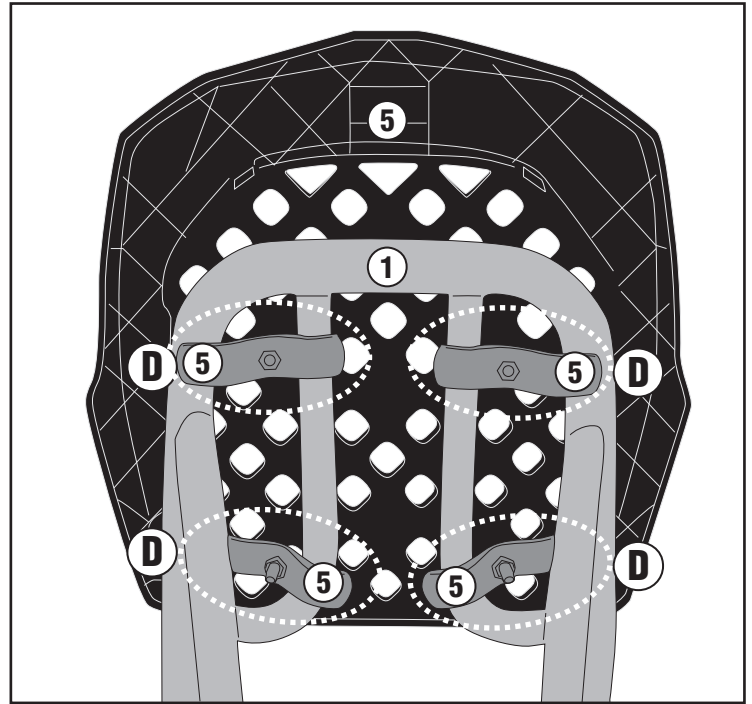

SR6417 - KR6417

PORTAPACCO SPECIFICO - SPECIFIC HOLDER - PORTE-PAQUET SPÉCIFIQUE - SPEZIFISCHER TRÄGER - PORTA-EQUIPAJE ESPECÍFICO - TRANSPORTADOR ESPECÍFICO

TRIUMPH SPEED TWIN 1200 (2019/2020)

ONLY
E251 MONOKEY
PLATE

ISTRUZIONI DI MONTAGGIO - MOUNTING INSTRUCTIONS
INSTRUCTIONS DE MONTAGE - BAUANLEITUNG
INSTRUCCIONES DE MONTAJE - INSTRUÇÕES DE MONTAGEM